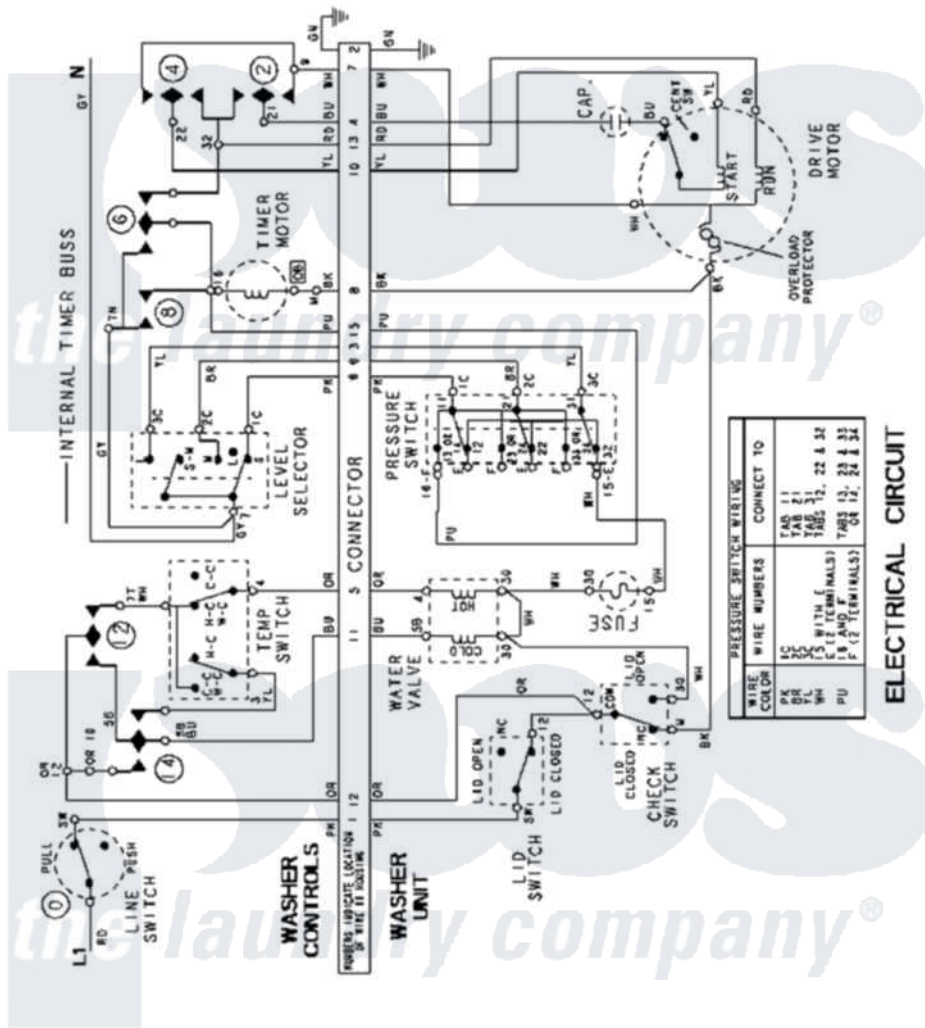

Maytag LSG7806ABE 19 - WIRING INFORMATION

Maytag Residential Maytag LSG7806ABE Stacked Washer and Dryer Parts Parts Diagram 19 - WIRING INFORMATION

Click on the part number to view part

Item	Original Part Number	Replaced By	Status	Part Description
NI	15003237		Not Available	WIRING INFORMATION