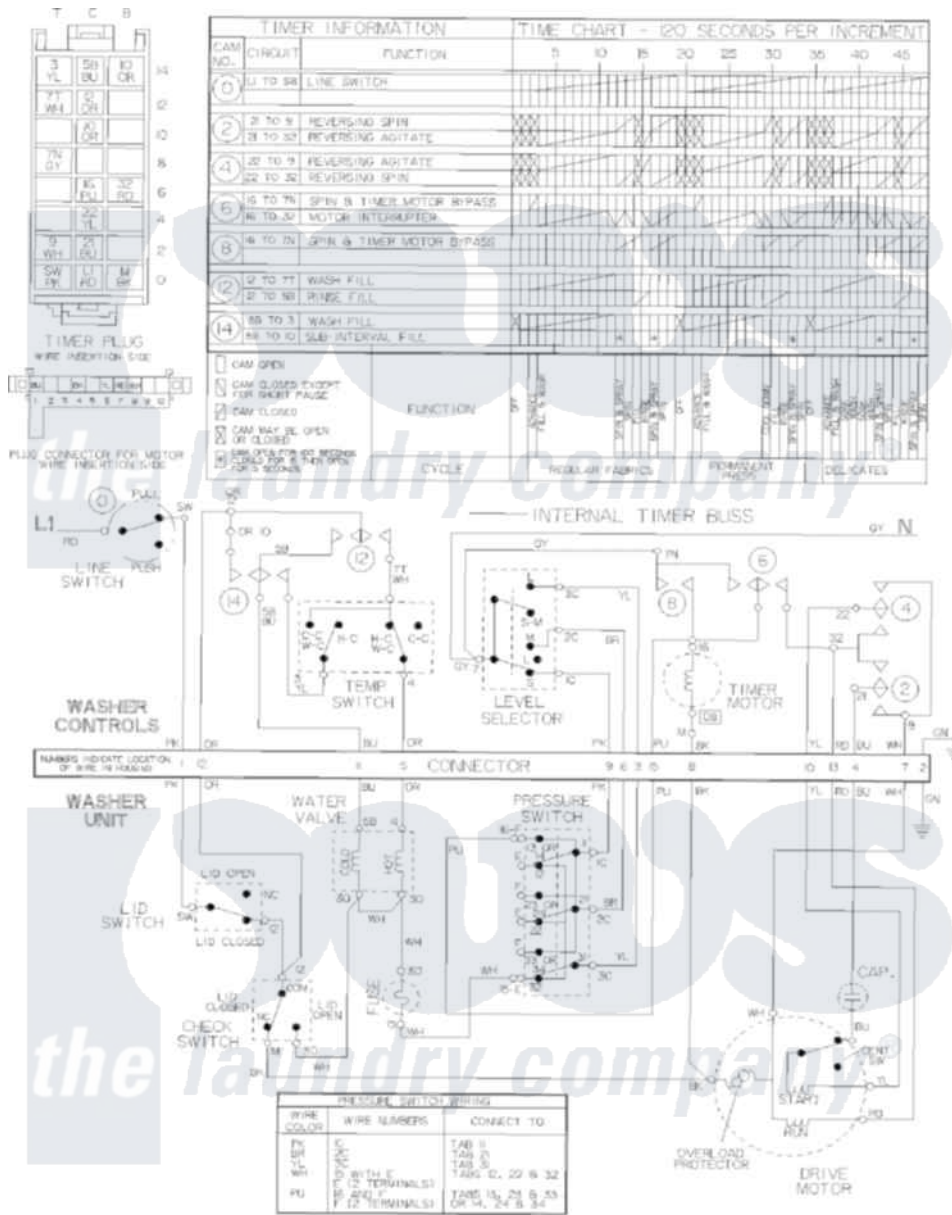

Maytag LSG7806ABE 21 - WIRING INFORMATION

ELECTRICAL CIRCUIT

Maytag Residential Maytag LSG7806ABE Stacked Washer and Dryer Parts Parts Diagram 21 - WIRING INFORMATION

Click on the part number to view part

Item	Original Part Number	Replaced By	Status	Part Description
NI	15003509		Not Available	WIRING INFORMATION