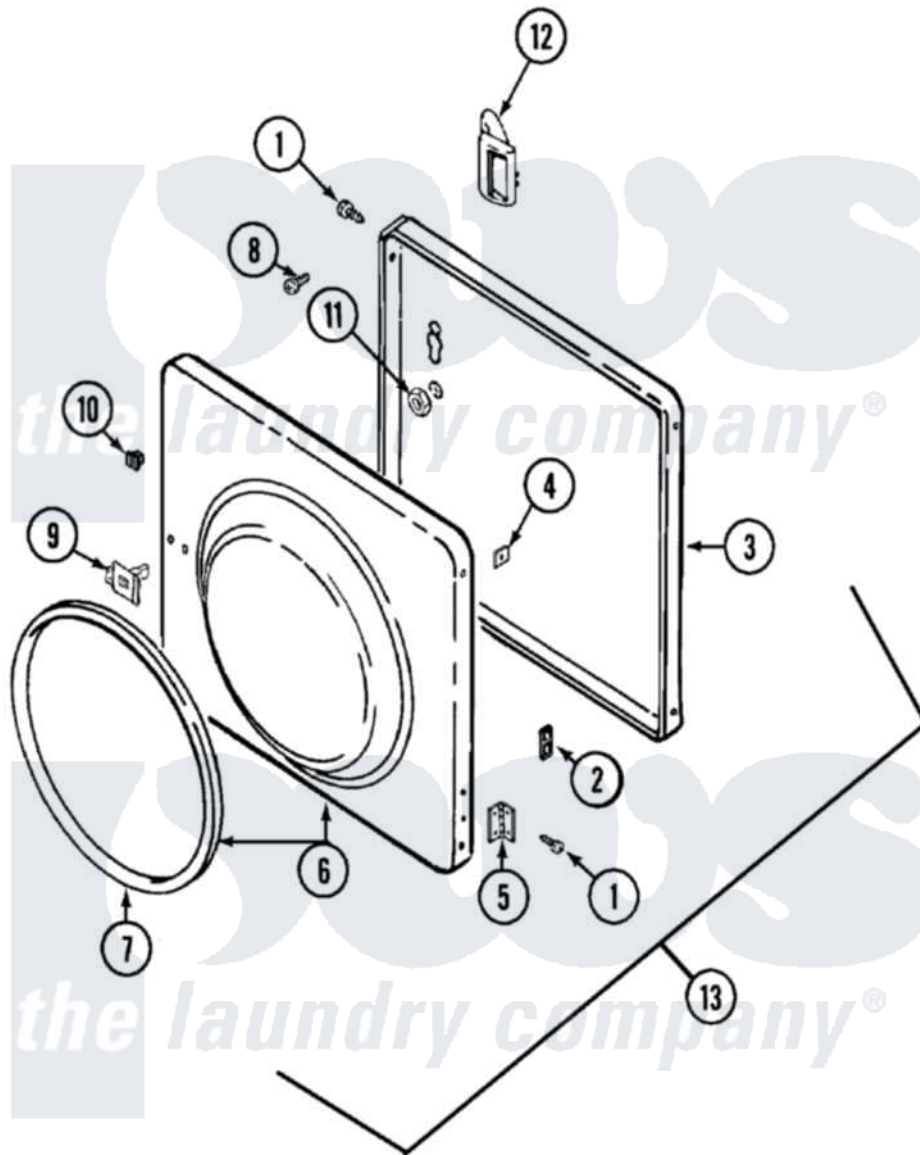

# Maytag LSG7806ABM 05 - DOOR

Maytag Residential Maytag LSG7806ABM Stacked Washer and Dryer Parts Parts Diagram 05 - DOOR  
 Click on the part number to view part

Item	Original Part Number	Replaced By	Status	Part Description
1	<a href="#">Y314062</a>			Screw, Door Hinge And Panel
2	<a href="#">33001222</a>			Speednut, Twin
"	33001221	<a href="#">22001817</a>		Sheet, Sound Damper
"	<a href="#">Y313907</a>			Fastener, Twin
3	<a href="#">314475L</a>			Panel, Outer Door
4	<a href="#">Y313910</a>			Clip, Door Liner To Outer Panel
5	<a href="#">33001230</a>			Hinge, Door
6	<a href="#">33001002</a>			Door, Inner
7	<a href="#">33001005</a>			Seal, Door
8	312960	<a href="#">489355</a>		Screw, 8 X 1/2
9	Y304578	<a href="#">LA-1003</a>		Door Catch Kit
10	<a href="#">Y313911</a>			Door Strike Retainer
11	<a href="#">214872</a>			Palnut, End Cap Note: Nut, Lamp Holder
12	33001476	<a href="#">33002344</a>		Handle, Door
13	33001110		Not Available	DOOR, COMPLETE (ALM)