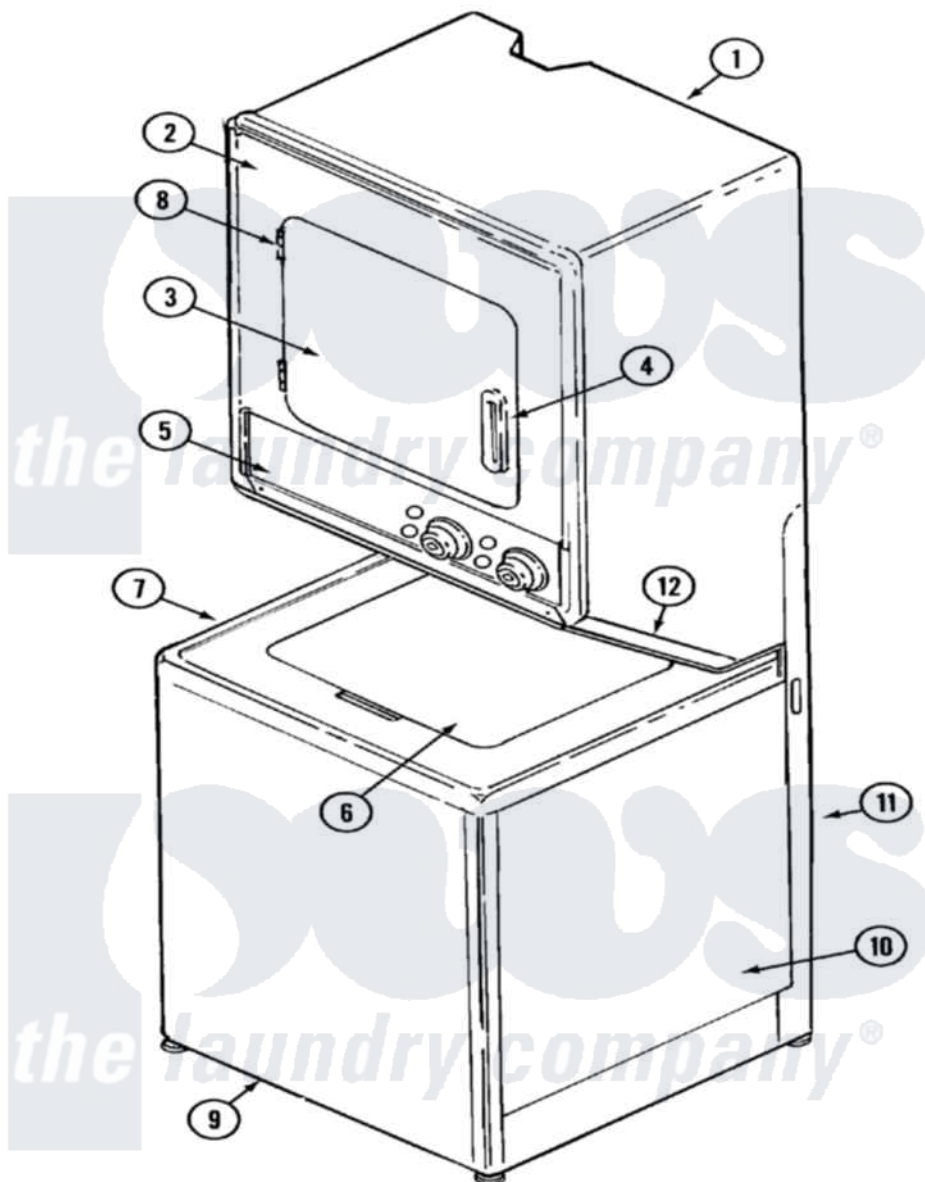

Maytag LSG7806ABM 07 - FRONT

Maytag Residential Maytag LSG7806ABM Stacked Washer and Dryer Parts Parts Diagram 07 - FRONT
 Click on the part number to view part

Item	Original Part Number	Replaced By	Status	Part Description
1	308055L		Not Available	CABINET (ALM)
2	33001486	98008544		Screw
"	33001190	33002366		Panel- FRO
3	314475L			Panel, Outer Door
4	33001476	33002344		Handle, Door
5	22001937			Panel, Control
6	22001369		Not Available	LID W/LEGEND (CANADA-ALM)--NA
7	22001063	22002646		Cover, Top
8	33001230			Hinge, Door
9	207205L	22002651		Panel, Front
10	22001067		Not Available	CABINET (ALM)
"	22002134		Not Available	CABINET (ALM)
11	306110L	33002516		Stand, Dryer
12	33001051	33002365		Panel- Acc
13	22001933		Not Available	MANUAL, USE & CARE (FRENCH)