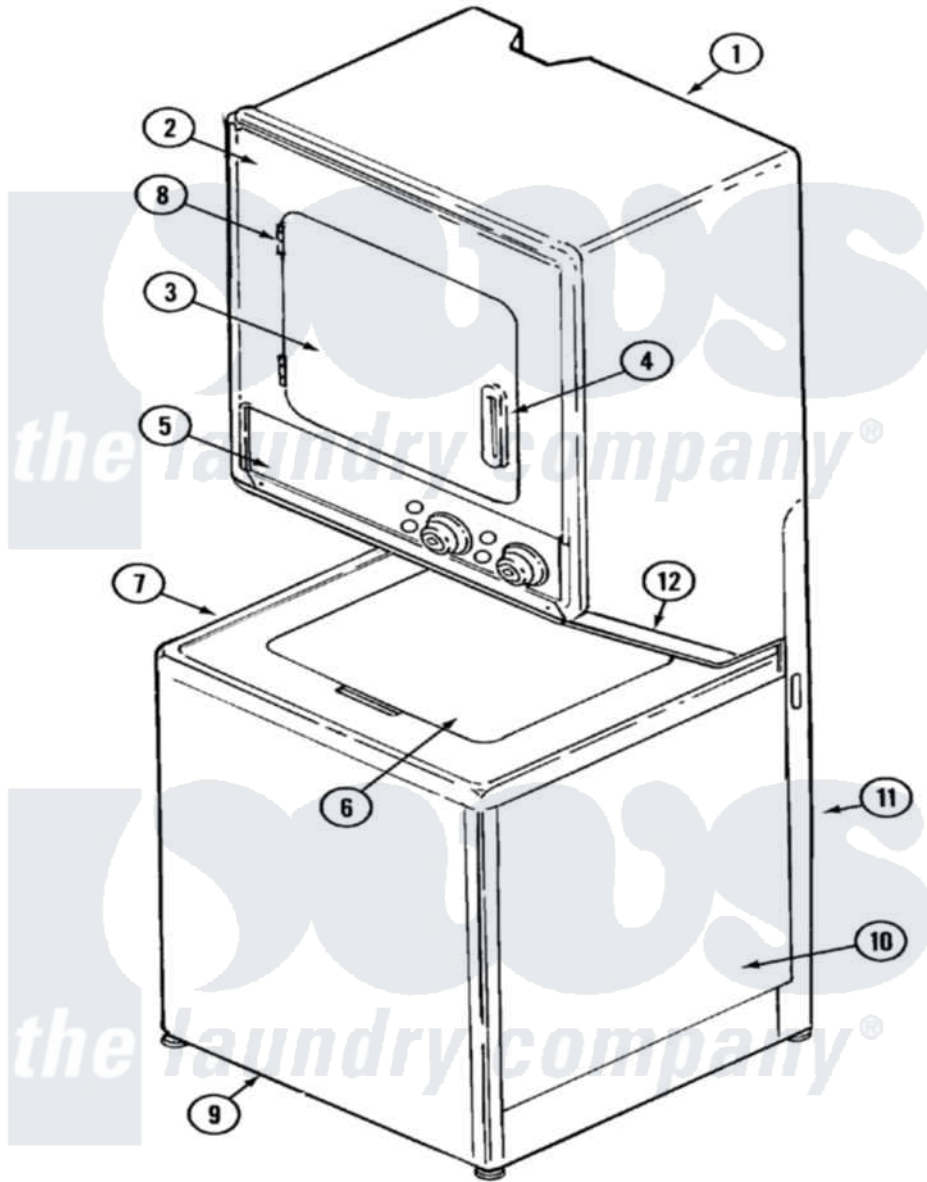

Maytag LSG7806ABM 08 - FRONT (LSG7806AAQ)

Maytag Residential Maytag LSG7806ABM Stacked Washer and Dryer Parts Parts Diagram 08 - FRONT (LSG7806AAQ)
 Click on the part number to view part

Item	Original Part Number	Replaced By	Status	Part Description
1	22002669		Not Available	CABINET, ASSEMBLY (BSQ)
2	22002672	33002366		Panel- FRO
3	22002670		Not Available	DOOR, OUTER (BSQ)
5	33002348			Panel, Control
6	22002652		Not Available	LID, WITH LEGEND (BSQ)
7	22002646			Cover, Top
8	33001230			Hinge, Door
9	22002651			Panel, Front
10	22002648			Cabinet, Assembly
12	22002671	33002365		Panel- Acc
13	2206689		Not Available	MANUAL, USE & CARE DEP CARE
"	22001928			Manual, Use And Care
"	16000327		Not Available	GUIDE, QUICK REF. - MAYTAG