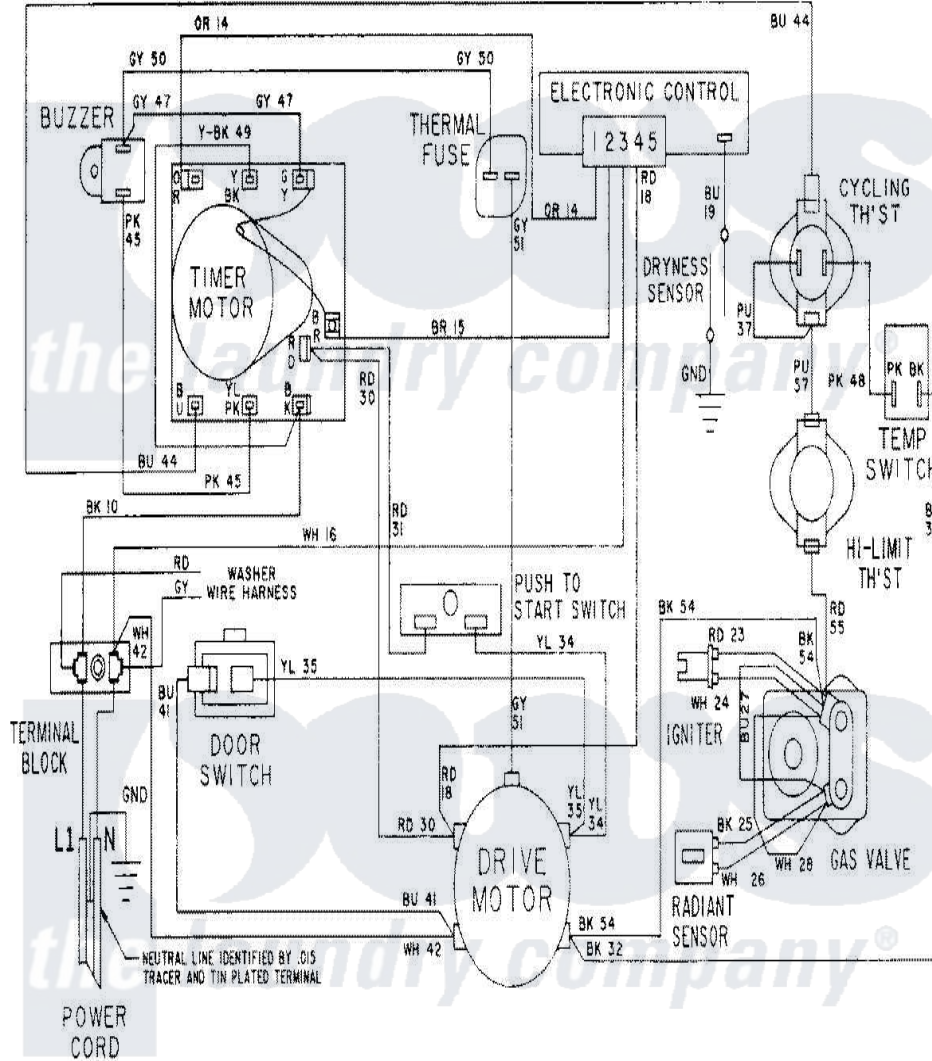

Maytag LSG7806ABM 16 - WIRING INFORMATION

Maytag Residential Maytag LSG7806ABM Stacked Washer and Dryer Parts Parts Diagram 16 - WIRING INFORMATION

[Click on the part number to view part](#)

Item	Original Part Number	Replaced By	Status	Part Description
NI	15001079		Not Available	WIRING INFORMATION