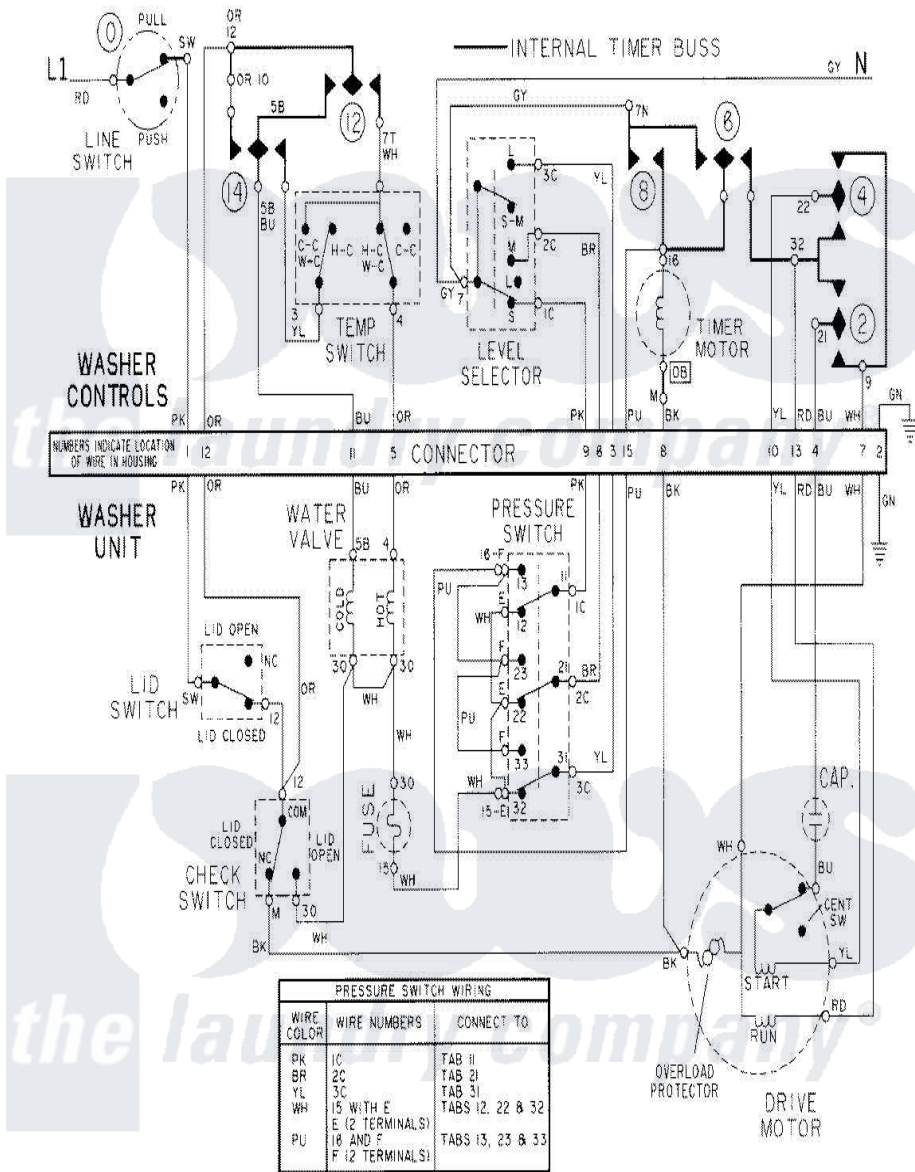

Maytag LSG7806ABM 17 - WIRING INFORMATION

Maytag Residential Maytag LSG7806ABM Stacked Washer and Dryer Parts Parts Diagram 17 - WIRING INFORMATION

Click on the part number to view part

Item	Original Part Number	Replaced By	Status	Part Description
NI	15002072		Not Available	WIRING INFORMATION