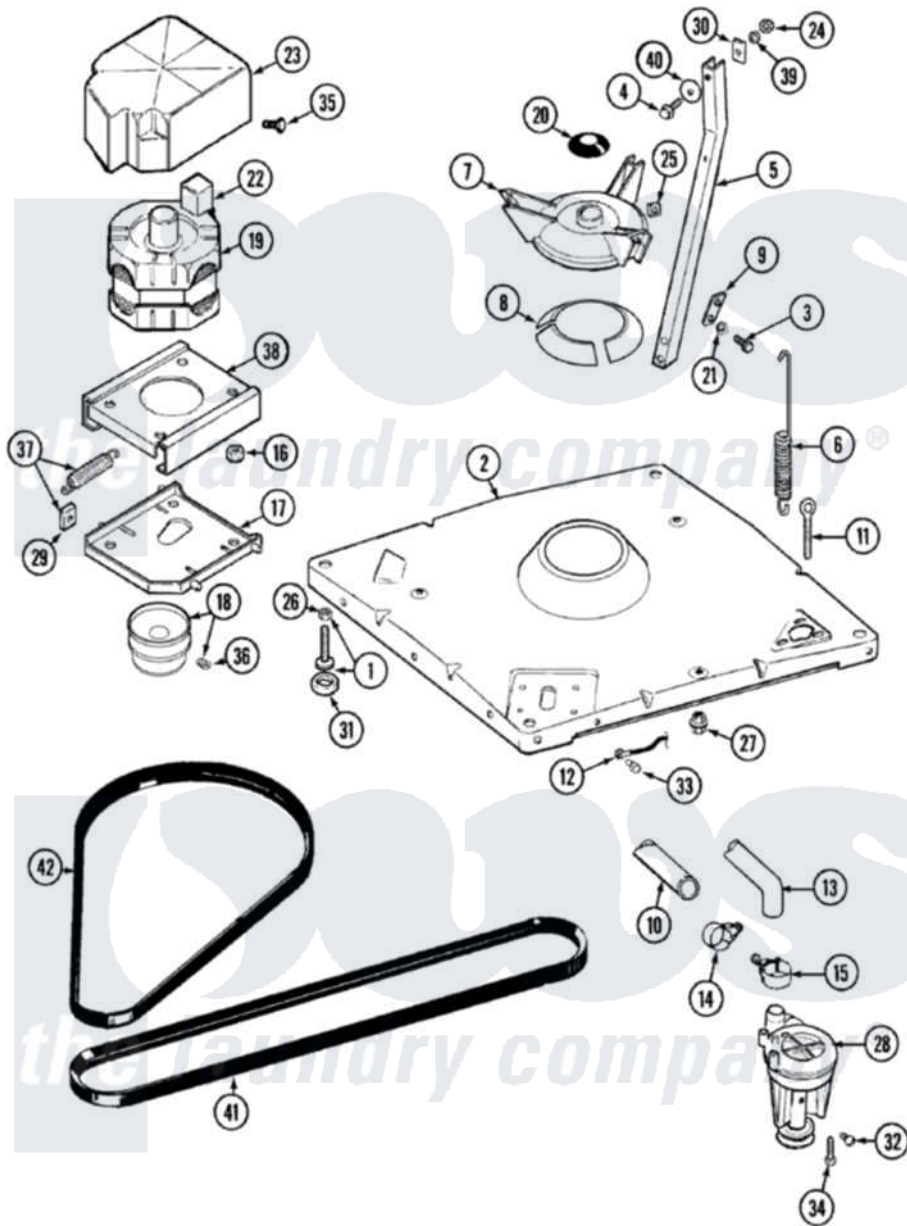

Maytag LSG7806ABQ 01 - BASE (LSG7806ABQ)

Maytag [Residential Maytag LSG7806ABQ Stacked Washer and Dryer Parts](#) Parts Diagram 01 - BASE (LSG7806ABQ)
 Click on the part number to view part

Item	Original Part Number	Replaced By	Status	Part Description
1	Y302699	22003428		Leg, Adjustable
2	315471	22003298		Retainer, Wire
"	22002151			Clip, Hose
"	22002150			Base
3	Y015627			Screw- Hex
4	205254	W10175938		Bolt
"	200744	W10175939		Bolt
5	213053			Brace, Tub Part Not Used
6	22001300			Spring, Centering
7	203725			Damper W/Bolt And Clip
8	203956			Damper Pad Kit
9	213073			Washer, Double Brace
10	215365	22001448		Hose, Pump
11	216416			Bolt, Eye/Centering Spring
12	901220			Ground Wire
13	213045			Hose, Outer Tub Part Not Used

14	22001640	285655	Clamp, Hose
15	22001640	285655	Clamp, Hose
16	Y311426	3400029	Nut, Adapter Plate
17	22001301		Mount, Motor Lower-Assembly
18	200816	6-2008160	Pulley- MO
19	201805	12002351	Motor-Drve
20	22001586		Deflector, Water
21	911852	486009	Lockwasher
22	206505	Not Available	PROD. No.201664-15, & No.205463-3.
"	205132	Not Available	SWITCH, MOTOR EXTERNAL START No.201664-14,205463- 4 & 201800-4
23	215098		Shield, Motor
24	Y052734		Nut, Carrage Bolts And Bracket
25	Y052785		Nut, Brace To Damper
26	210385		Lock Nut For Adjustable Leg
27	211949		Nut, Adjustment Eyebolt
28	202203	6-2022030	Pump As Pa
29	204998	205000	Roller And Spring Kit 4+Spr
30	212979	Not Available	WASHER, TUB BRACE
31	210684		Foot, Adjustable Leg
32	Y015408	22003235	Screw, Bearing Insert
33	Y705026	3370225	Screw
34	211880		Screw, HeX Head No.10 X 1/2 Inc
35	213121	3400111	Screw, 12-14 X 5/8
36	Y053241		Set Screw, Motor Pulley
37	205000		Roller And Spring Kit 4+Spr
38	214956		Motor Mount Assembly
39	Y054867		Washer, Lock
40	211100		Washer, Outer Tub
41	211124		Part Not Used
42	211125		V Belt, DriVe Pulley