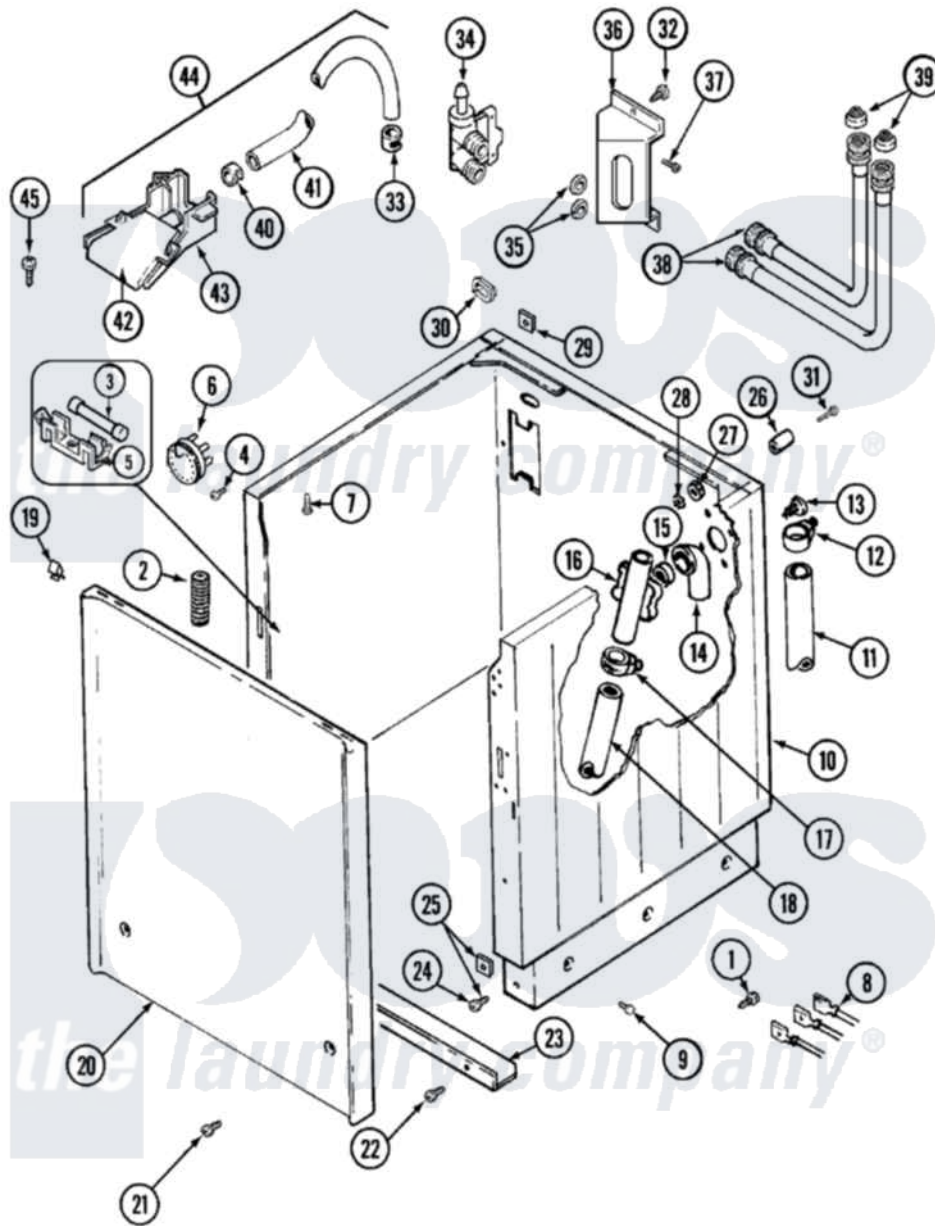

Maytag LSG7806ABQ 02 - CABINET (LSG7806ABQ)

Maytag Residential Maytag LSG7806ABQ Stacked Washer and Dryer Parts Parts Diagram 02 - CABINET (LSG7806ABQ)

[Click on the part number to view part](#)

Item	Original Part Number	Replaced By	Status	Part Description
1	Y251119	3177991		Screw
2	211149			Clip, Capacitor
"	Y200832			Capacitor
3	W10124350		Not Available	NOT REQUIRED PART OR SEE NOTE NOT REPLACEABLE (MUST ORDER 22001581)
4	210720			Rivet, Bearing To Tumbler Frnt
5	207167			Block, Fuse
6	22004231	12002304		Switch-WL
"	208783			Wire Jumper
"	207787	12002304		Switch-WL
7	214354			Screw, Top Cover To Cabnt.
8	22001941			Harness, Washer
9	213007			Xfor Cabinet See Cabinet, Back
10	22002648			Cabinet, Assembly

11	22002700	22003410	Hose, Drain
"	22002701	22003814	Retainer, Drain Hose
"	22001815	22002765	Clip, Hose
"	22001816		Hose, Drain
"	22001820	285655	Clamp, Hose
12	200908	285655	Clamp, Hose
13	215711		Fastener, Spring
14	22002651		Panel, Front
15	22002600		Screw
16	211294	90767	Screw, 8A X 3/8 HeX Washer Head Tapping
17	213846		Guard, Belt
18	213122	27001200	Screw
19	204439		Screw And Fstner Assembly
20	215276	Y215513	Standoff, Circuit Board
21	310557		Washer
22	Y052659	Y052655	Hex Nut, No.8-32
23	22001009		Clip, Spring
24	215277	67006908	Screw, Ice Rack
25	212276	W10116760	Screw
26	216169	596669	Clamp, Manifold
27	22001274		Valve, Water
28	Y013783		Washer, Inlet Hose
29	22002374	22002361	Bracket, Water Valve
30	22002372		Screw
31	200672	76314	Hose, Inlet 6 Ft. Hose With Elbow
32	200961	12001413	Strainer And Washer Kit
33	216170	489503	Clamp
34	22001191		Hose, Injector
35	22001187		Injector
36	22001186		Injector
37	22001175		Water Injector Assembly
38	215537		Screw
39	22001192		Glide
40	Y310376		Clip, Door Switch Harness