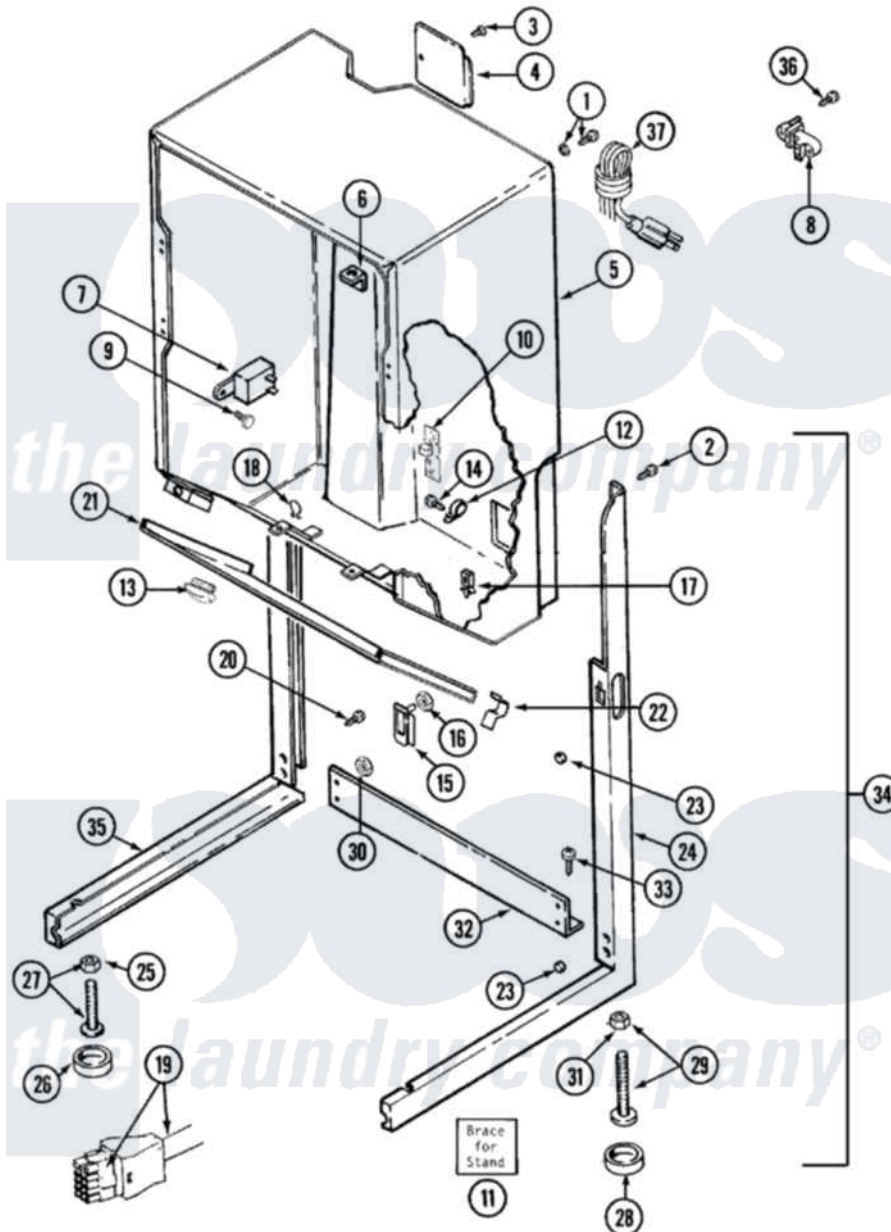

Maytag LSG7806ABQ 03 - CABINET-DRYER (LSG7806ABQ)

Maytag Residential Maytag LSG7806ABQ Stacked Washer and Dryer Parts Diagram 03 - CABINET-DRYER (LSG7806ABQ)

[Click on the part number to view part](#)

Item	Original Part Number	Replaced By	Status	Part Description
1	303846	22003781		Screw, Ground Strap
2	314663	214354		Screw, Top Cover To Cabnt.
3	Y313561			Screw----NA
4	314470		Not Available	COVER, TERMINAL
5	22002669		Not Available	CABINET, ASSEMBLY (BSQ)
6	312548			Fastener-Access Panel To CA
7	Y308205	33001623		Buzzer, Non-Adjustable
8	33001309			Block, Terminal
9	211168	W10139210		Screw, 8-18 X 5/16
10	33001212			Board, Control-Moisture Sensor
11	306128		Not Available	BRACE FOR STAND-ACCESSORY
12	22001929	8534021		Clamp, Recirc Hose Retainer
13	22002595			Bumper
14	Y310632	1163839		Screw

15	314489		Guide, Pin
16	214872		Palnut, End Cap Note: Nut, Lamp Holder
17	Y313262	W10116752	Retainer-
18	315471	22003298	Retainer, Wire
19	22001941		Harness, Washer
"	33001554		Harness, Wire
20	314477		Screw, Access Panel
21	22002671	33002365	Panel- Acc
"	33001130		Shield, Reflective
22	314482		Fastener, Spring
23	314498		Pad, Dryer Leg
25	Y052740	62739	Nut, Lock
26	Y314137		Foot, Rubber
27	Y305086		Adjustable Leg And Nut
28	210684		Foot, Adjustable Leg
29	Y302699	22003428	Leg, Adjustable
30	Y052721		Nut, Terminal Block Plate
31	210385		Lock Nut For Adjustable Leg
32	314499	Not Available	BRACE
33	214354		Screw, Top Cover To Cabnt.
36	215954		Screw
37	33001308	Not Available	CORD, POWER