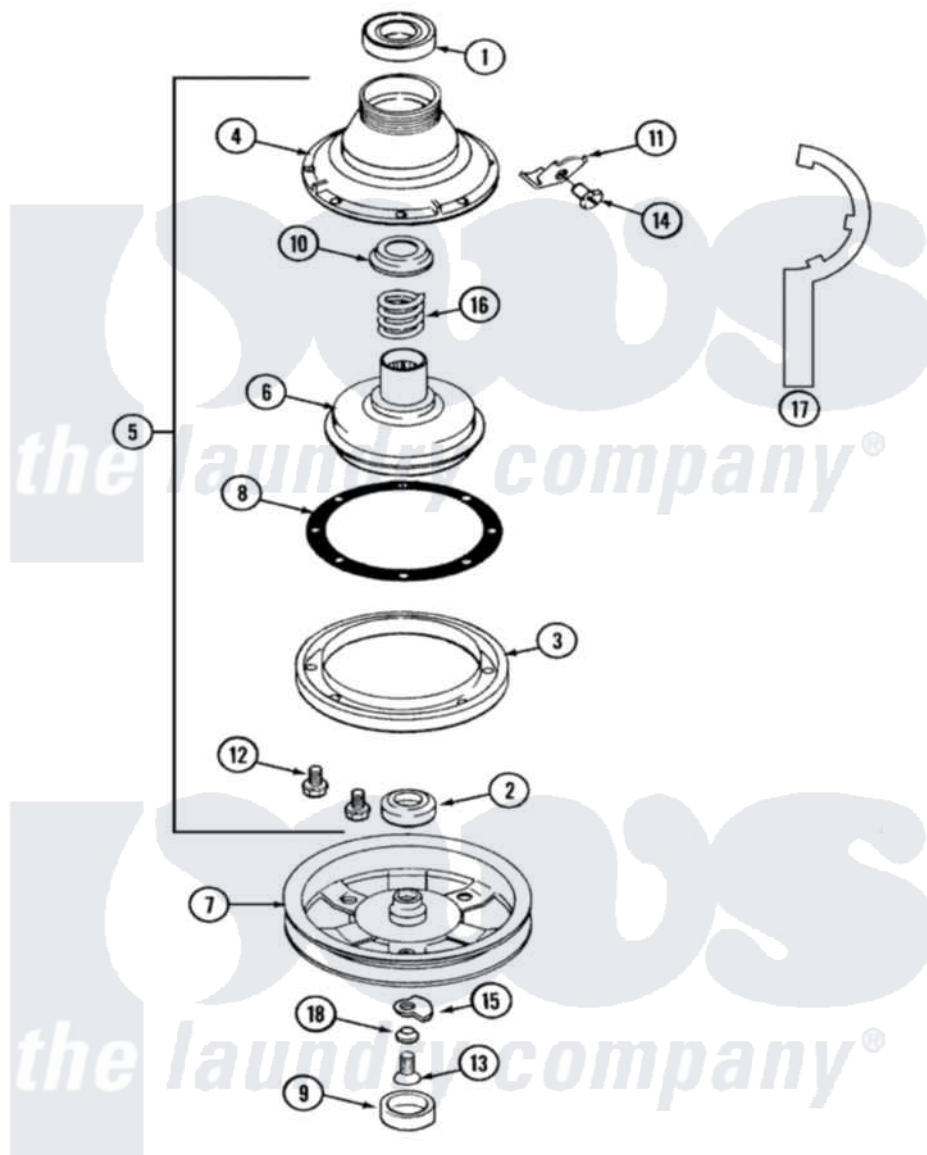

Maytag LSG7806ABQ 04 - CLUTCH & BRAKE (LSG7806ABQ)

Maytag [Residential Maytag LSG7806ABQ Stacked Washer and Dryer Parts](#) Parts Diagram 04 - CLUTCH & BRAKE (LSG7806ABQ)

[Click on the part number to view part](#)

Item	Original Part Number	Replaced By	Status	Part Description
1	Y200720	22003441		Bearing, Rear
2	200835			Bearing, Brake Rotor
3	211043	6-2011900		Brake Asse
4	211045	6-2011900		Brake Asse
5	201190	6-2011900		Brake Asse
"	Y038315	038315		Tool
6	201126	6-2011900		Brake Asse
7	22002431	6-2301550		Pulley Assembly
8	211042	6-2011900		Brake Asse
9	22002428			Cover, Dust
10	211039	6-2011900		Brake Asse
11	213325			Clip, Retaining
12	211000			SCREW, BRAKE DRUM (HEX HEAD)
13	211375	681582		Screw
14	213326			Bolt, Sems Retaining Clip

15	211089		Lug, Stop Pulley
16	211041	6-2011900	Brake Asse
17	Y038315	038315	Tool
18	211090	22003555	Washer, Stop Lug