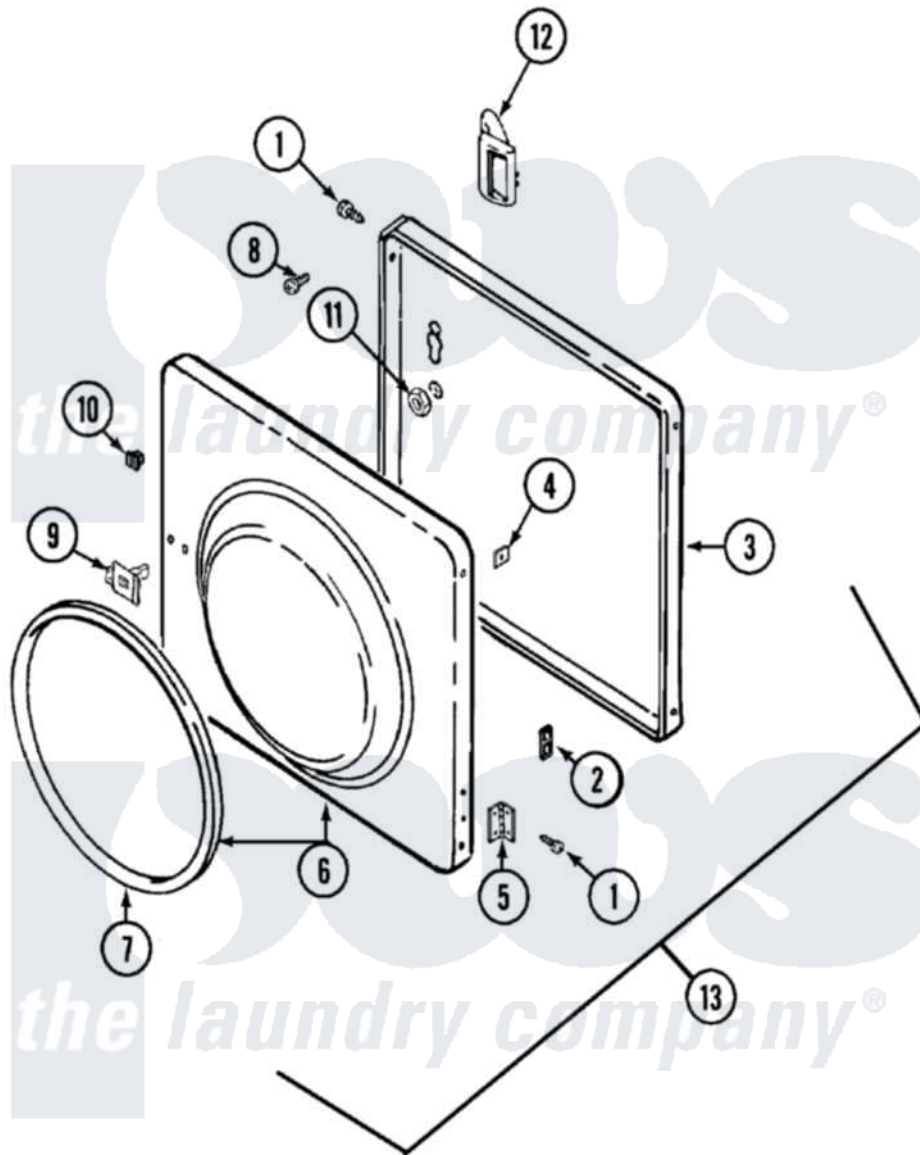

Maytag LSG7806ABQ 05 - DOOR (LSG7806ABQ)

Maytag [Residential Maytag LSG7806ABQ Stacked Washer and Dryer Parts](#) Parts Diagram 05 - DOOR (LSG7806ABQ)
 Click on the part number to view part

| Item | Original Part Number | Replaced By | Status | Part Description |
|------|--------------------------|--------------------------|---------------|----------------------------------------|
| 1 | Y314062 | | | Screw, Door Hinge And Panel |
| 2 | 33001222 | | | Speednut, Twin |
| " | 33001221 | 22001817 | | Sheet, Sound Damper |
| " | Y313907 | | | Fastener, Twin |
| 3 | 22002670 | | Not Available | DOOR, OUTER (BSQ) |
| 4 | Y313910 | | | Clip, Door Liner To Outer Panel |
| 5 | 33001230 | | | Hinge, Door |
| 6 | 33001002 | | | Door, Inner |
| 7 | 33001005 | | | Seal, Door |
| 8 | 312960 | 489355 | | Screw, 8 X 1/2 |
| 9 | Y304578 | LA-1003 | | Door Catch Kit |
| 10 | Y313911 | | | Door Strike Retainer |
| 11 | 214872 | | | Palnut, End Cap Note: Nut, Lamp Holder |
| 12 | 33002344 | | | Handle, Door |