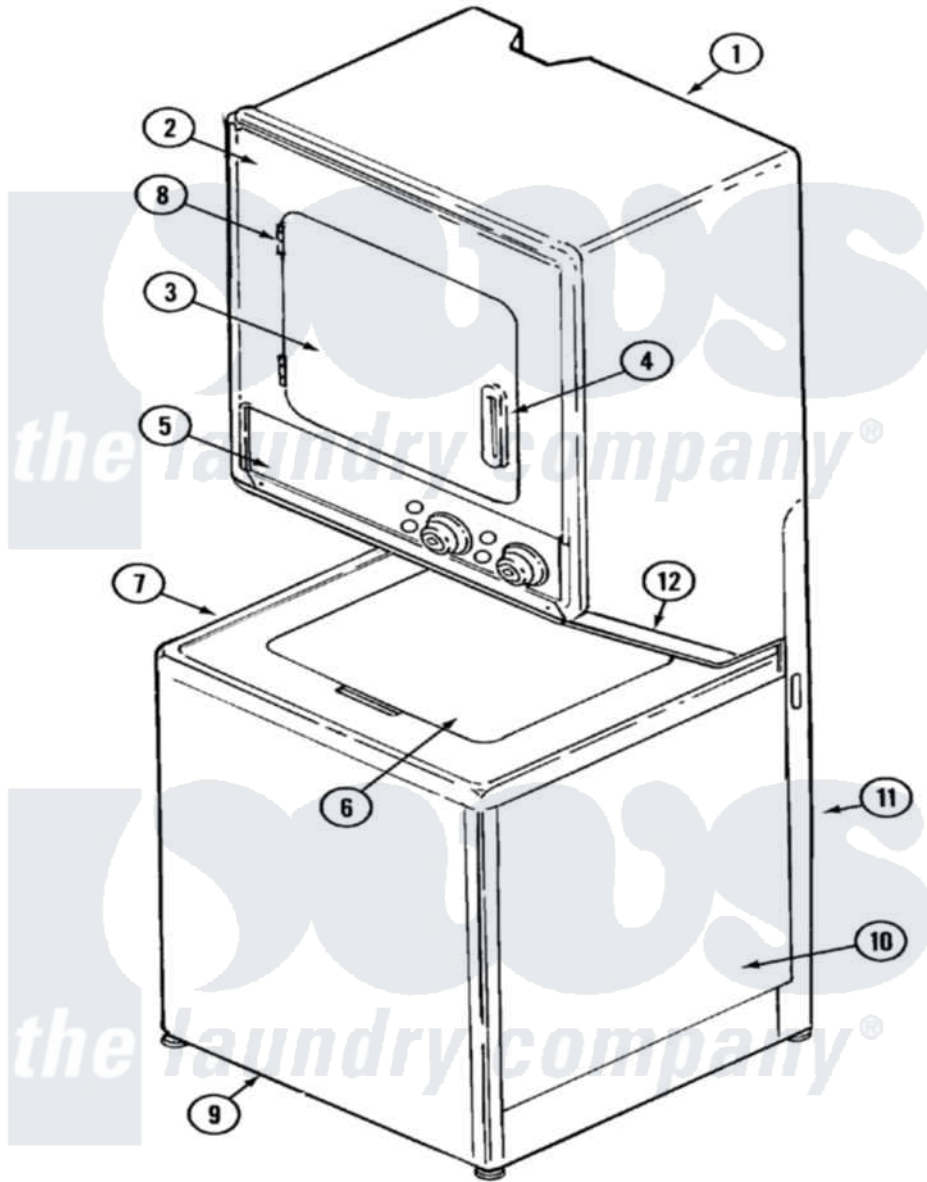

Maytag LSG7806ABQ 07 - FRONT (LSG7806AAQ)

Maytag Residential Maytag LSG7806ABQ Stacked Washer and Dryer Parts Parts Diagram 07 - FRONT (LSG7806AAQ)  
 Click on the part number to view part

Item	Original Part Number	Replaced By	Status	Part Description
1	22002669		Not Available	CABINET, ASSEMBLY (BSQ)
2	22002672	<a href="#">33002366</a>		Panel- FRO
3	22002670		Not Available	DOOR, OUTER (BSQ)
5	<a href="#">33002348</a>			Panel, Control
6	22002652		Not Available	LID, WITH LEGEND (BSQ)
7	<a href="#">22002646</a>			Cover, Top
8	<a href="#">33001230</a>			Hinge, Door
9	<a href="#">22002651</a>			Panel, Front
10	<a href="#">22002648</a>			Cabinet, Assembly
12	22002671	<a href="#">33002365</a>		Panel- Acc
13	2206689		Not Available	MANUAL, USE & CARE DEP CARE
"	<a href="#">22001928</a>			Manual, Use And Care
"	16000327		Not Available	GUIDE, QUICK REF. - MAYTAG