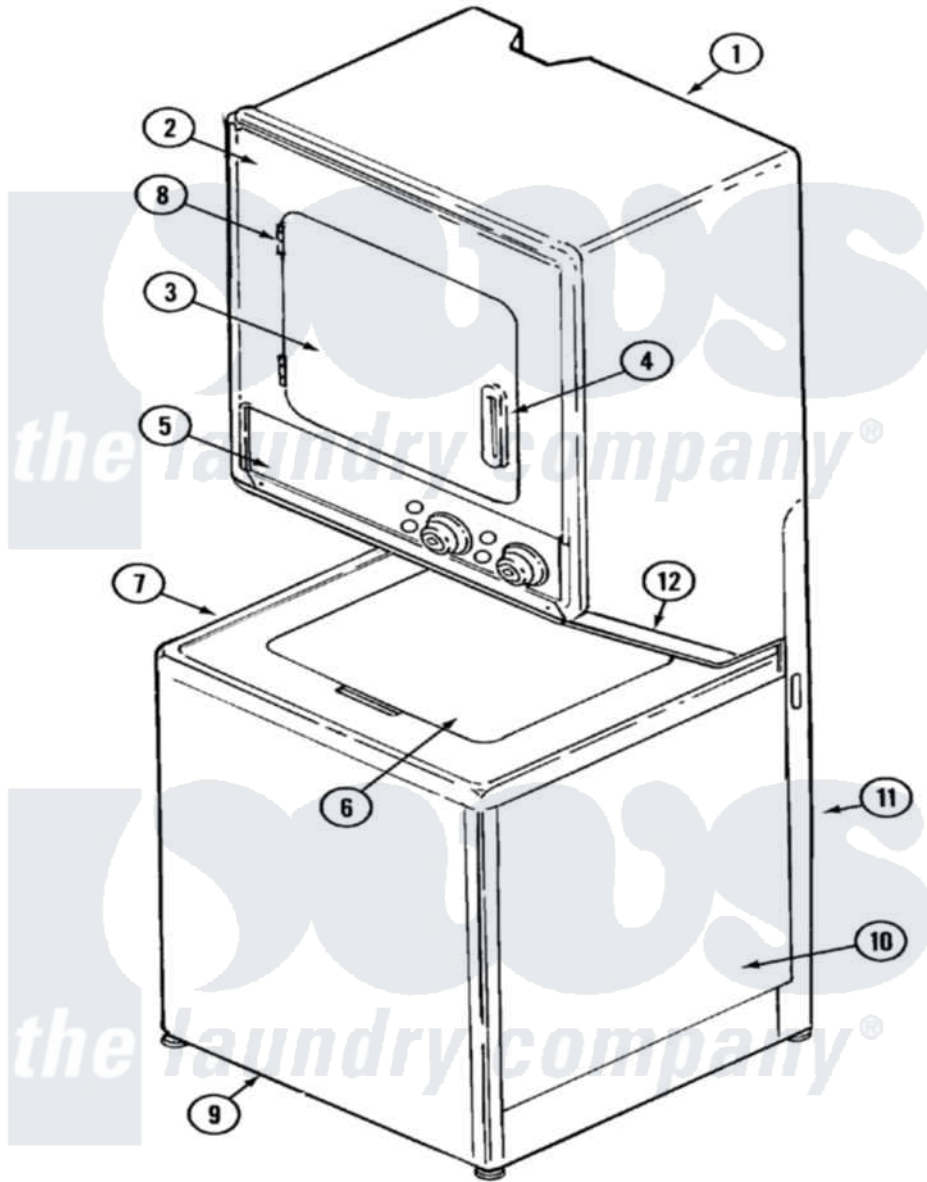

Maytag LSG7806ABQ 08 - FRONT (LSG7806ABQ)

Maytag Residential Maytag LSG7806ABQ Stacked Washer and Dryer Parts Parts Diagram 08 - FRONT (LSG7806ABQ)
 Click on the part number to view part

Item	Original Part Number	Replaced By	Status	Part Description
1	22002669		Not Available	CABINET, ASSEMBLY (BSQ)
2	33001486	98008544		Screw
"	22002671	33002365		Panel- Acc
3	22002670		Not Available	DOOR, OUTER (BSQ)
5	33002348			Panel, Control
6	22002647		Not Available	LID, W/LEGEND (BSQ)
7	22002646			Cover, Top
8	33001230			Hinge, Door
9	22002651			Panel, Front
10	22002648			Cabinet, Assembly
12	22002671	33002365		Panel- Acc
13	2206689		Not Available	MANUAL, USE & CARE DEP CARE
"	22001933		Not Available	MANUAL, USE & CARE (FRENCH)
"	22001928			Manual, Use And Care
"	16000327		Not Available	GUIDE, QUICK REF. -