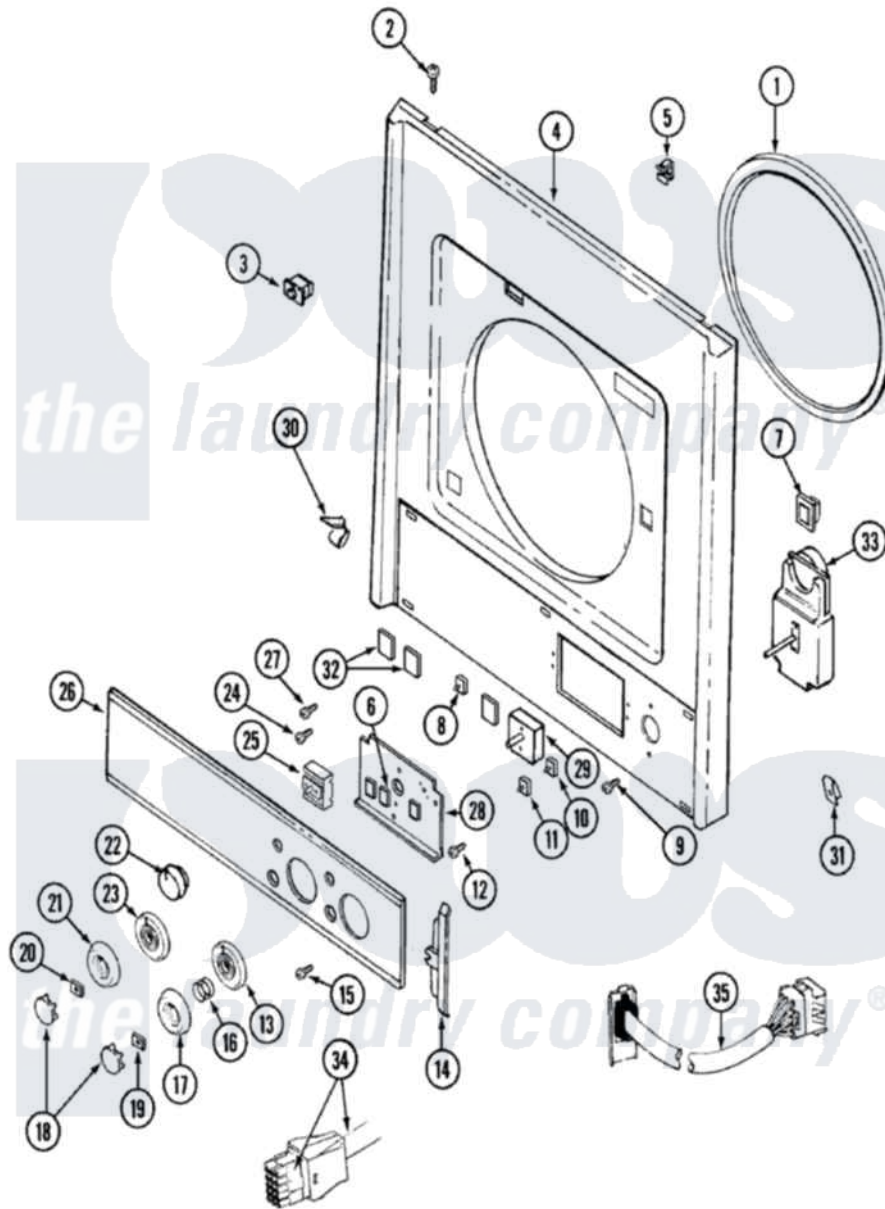

**Maytag LSG7806ABQ 09 - FRONT PANEL & CONTROL PANEL  
(LSG7806ABQ)**

Maytag [Residential Maytag LSG7806ABQ Stacked Washer and Dryer Parts](#) Parts Diagram 09 - FRONT PANEL & CONTROL PANEL (LSG7806ABQ)  
Click on the part number to view part

Item	Original Part Number	Replaced By	Status	Part Description
1	<a href="#">314286</a>			Seal For Front Panel
2	<a href="#">212277</a>			Screw, No.8 X 1/2 Inch
3	33001509	<a href="#">W10169313</a>		Switch-Dor
4	22002672	<a href="#">33002366</a>		Panel- FRO
"	33001486	<a href="#">98008544</a>		Screw
5	<a href="#">Y310376</a>			Clip, Door Switch Harness
6	<a href="#">315287</a>			Bumper Small
7	Y304578	<a href="#">LA-1003</a>		Door Catch Kit
8	<a href="#">308017</a>			Switch, Dryer Temperature
9	216042	<a href="#">22001627</a>		Screw
10	<a href="#">22001923</a>			Switch, Water Temperature
11	<a href="#">22001188</a>			Switch, Rotary
12	211294	<a href="#">90767</a>		Screw, 8A X 3/8 HeX Washer Head Tapping
13	<a href="#">22002592</a>			Dial, Timer