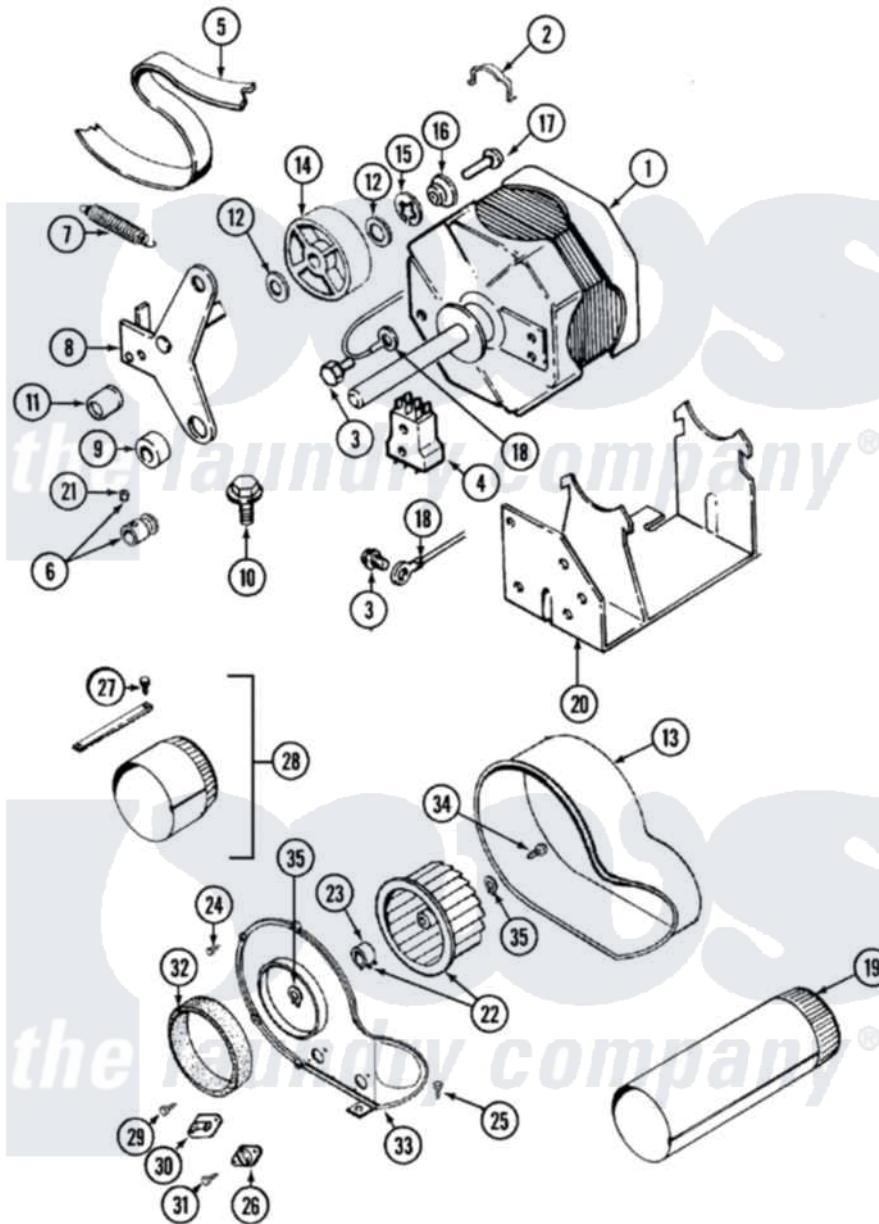

Maytag LSG7806ABQ 11 - MOTOR-DRYER & BLOWER (LSG7806ABQ)

Maytag [Residential Maytag LSG7806ABQ Stacked Washer and Dryer Parts](#) Parts Diagram 11 - MOTOR-DRYER & BLOWER (LSG7806ABQ)

[Click on the part number to view part](#)

Item	Original Part Number	Replaced By	Status	Part Description
1	306055	W10411000		Motor-Drve
2	Y015825			Clip, Motor To Motor Support
3	910343	488234		Screw 8-32 X 1/4
4	306207		Not Available	(PROD. No.303358-8 & No.303358-9)
"	Y303877		Not Available	SWITCH, MOTOR EXTERNAL START No.303358-2, No.303358-4, 303358-7
5	314774	Y312959		Poly "V" Belt For Tumbler
6	306099			Motor Pulley With Set Screw
7	314473			Spring For Idler
8	Y303363	6-3033630		Idler Arm
9	314457			Spacer For Idler Arm
10	Y313561			Screw---NA
11	Y312057	910624		Screw
"	314456			Spacer
12	Y312527			Washer, Idler Shaft

13	Y312893		Housing, Blower
14	Y303705	6-3037050	Pulley- ID
15	312958	354987	Ring, Retaining
16	Y312894	315772	Sleeve, Idler Arm
17	Y310842	8182296	Screw, Agitator
18	901220		Ground Wire
19	306637		Exhaust Duct Assembly
20	306054		Support, Motor
21	Y053241		Set Screw, Motor Pulley
22	Y303836		Blower Wheel Assembly And Clamp
23	312967		Clamp, Blower Housing
24	Y312961	W10116751	Screw
25	Y313561		Screw----NA
26	306910		Thermostat, Multi Temp Note: Thermostat
27	Y310632	1163839	Screw
28	306643	8544761A	Exten-Exht
29	211294	90767	Screw, 8A X 3/8 HeX Washer Head Tapping
30	306604		Cut-Off, Thermal Part Not Used
31	314848	W10116760	Screw
32	Y312901		Seal, Housing Cover
33	314846		Cover, Blower Housing
34	Y310632	1163839	Screw
35	410233	9703438	Ring-Retrn