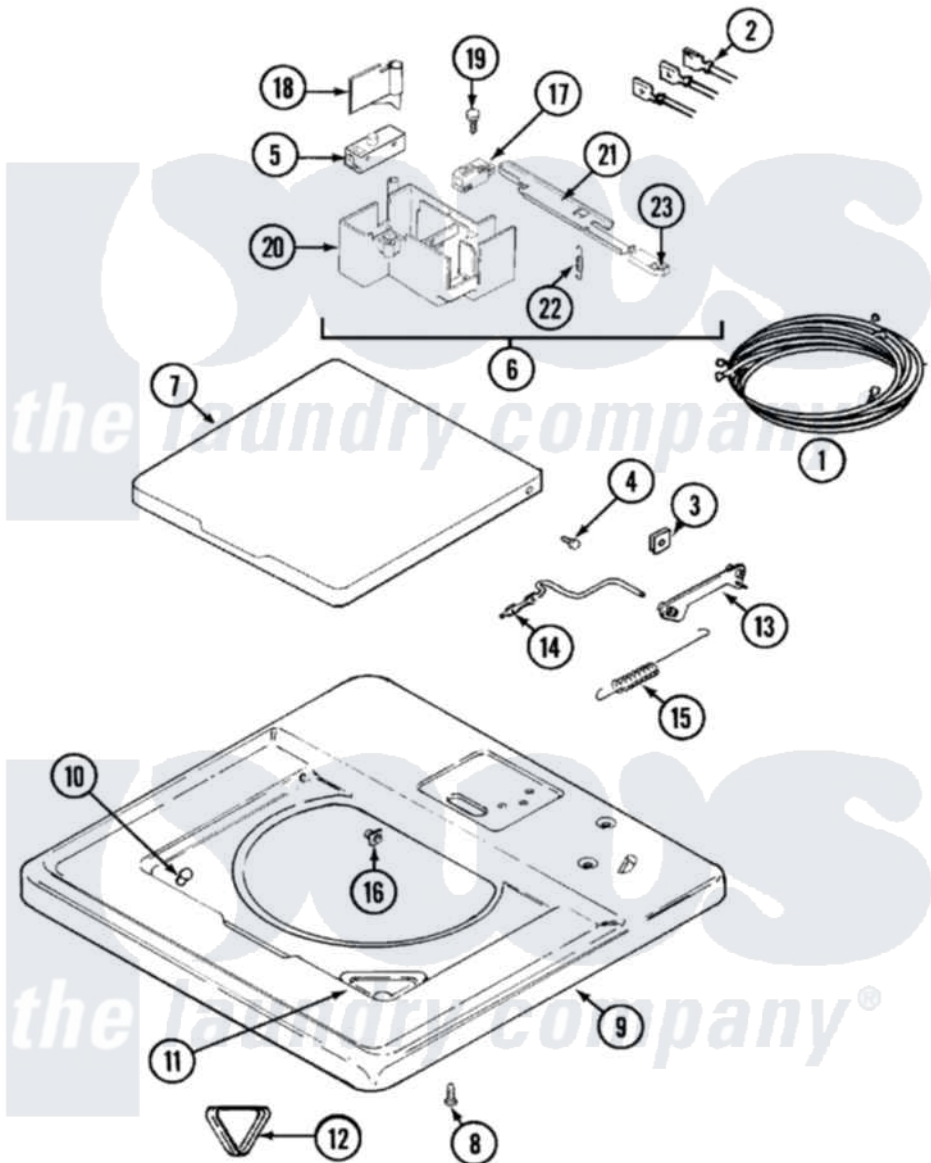

# Maytag LSG7806ABQ 12 - TOP & LID (LSG7806ABQ)

Maytag Residential Maytag LSG7806ABQ Stacked Washer and Dryer Parts Parts Diagram 12 - TOP & LID (LSG7806ABQ)

[Click on the part number to view part](#)

Item	Original Part Number	Replaced By	Status	Part Description
1	<a href="#">22001941</a>			Harness, Washer
"	22001940		Not Available	HARNES, WASHER (UPPER)
"	<a href="#">22001584</a>			Harness, Wire
2	<a href="#">22001939</a>			Harness, Lid Switch
3	<a href="#">22001194</a>			Clip, Spring
4	<a href="#">22001001</a>			Screw
5	<a href="#">208823</a>			Pc Switch, Lid
6	22001581	<a href="#">12001514</a>		Switch-Lid
7	22002647		Not Available	LID, W/LEGEND (BSQ)
8	<a href="#">214354</a>			Screw, Top Cover To Cabnt.
10	<a href="#">212716</a>			Bumper, Lid
11	22002596	<a href="#">22001008</a>		Cup, Bleach
12	215374		Not Available	GASKET FOR BLEACH CUP
13	<a href="#">22001189</a>			Rod, Restraint
14	<a href="#">22001208</a>			Rod, Counter Balance

15	<a href="#">Y216184</a>	Spring, Counter Balance
16	<a href="#">22001193</a>	Bearing, Counter Balance
17	<a href="#">207166</a>	Switch, Check
18	<a href="#">22001283</a>	Trigger
19	<a href="#">22001183</a>	Screw
"	<a href="#">215537</a>	Screw
20	<a href="#">22001285</a>	Holder, Switch
21	<a href="#">22001286</a>	Switch, Arm
22	<a href="#">22001287</a>	Spring, Switch
23	<a href="#">22001250</a>	Glide, Switch Arm