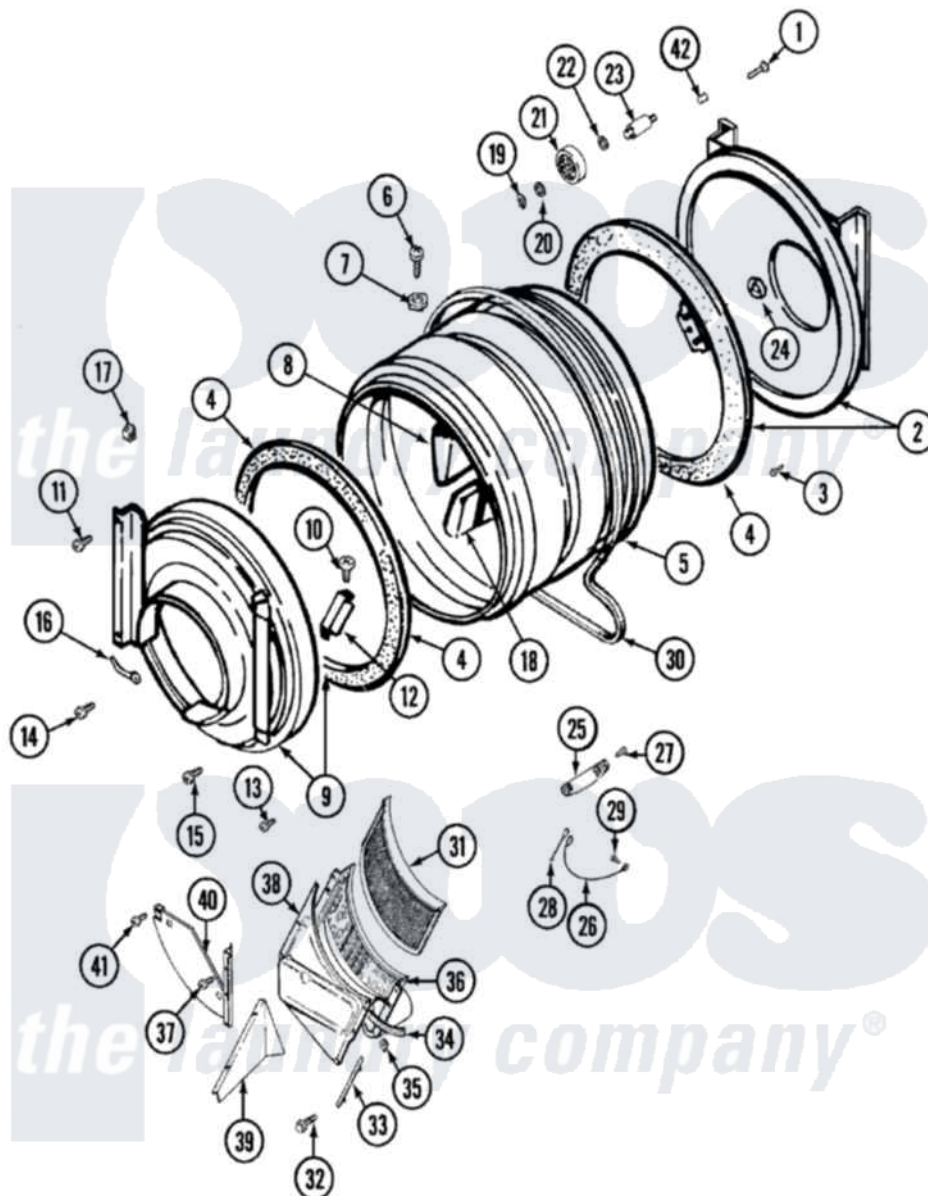

# Maytag LSG7806ABQ 15 - TUMBLER (LSG7806ABQ)

Maytag Residential Maytag LSG7806ABQ Stacked Washer and Dryer Parts Parts Diagram 15 - TUMBLER (LSG7806ABQ)

[Click on the part number to view part](#)

Item	Original Part Number	Replaced By	Status	Part Description
1	Y310632	<a href="#">1163839</a>		Screw
2	<a href="#">33001106</a>			Back, Tumbler
3	211294	<a href="#">90767</a>		Screw, 8A X 3/8 HeX Washer Head Tapping
4	<a href="#">314820</a>			Seal, Tumbler
5	<a href="#">33001177</a>			Tumbler
6	<a href="#">Y310759</a>			Screw, Tumbler Baffles
7	<a href="#">314158</a>			Washer, Baffle To Tumbler
8	<a href="#">33001014</a>			Baffle
9	<a href="#">33001107</a>			Front, Tumbler
10	<a href="#">210720</a>			Rivet, Bearing To Tumbler Frnt
11	<a href="#">Y313561</a>			Screw---NA
12	<a href="#">306508</a>			Tumbler Bearing Kit ---W
13	Y314110	<a href="#">33002917</a>		Screw, No.10-16
14	910343	<a href="#">488234</a>		Screw 8-32 X 1/4
15	Y310632	<a href="#">1163839</a>		Screw