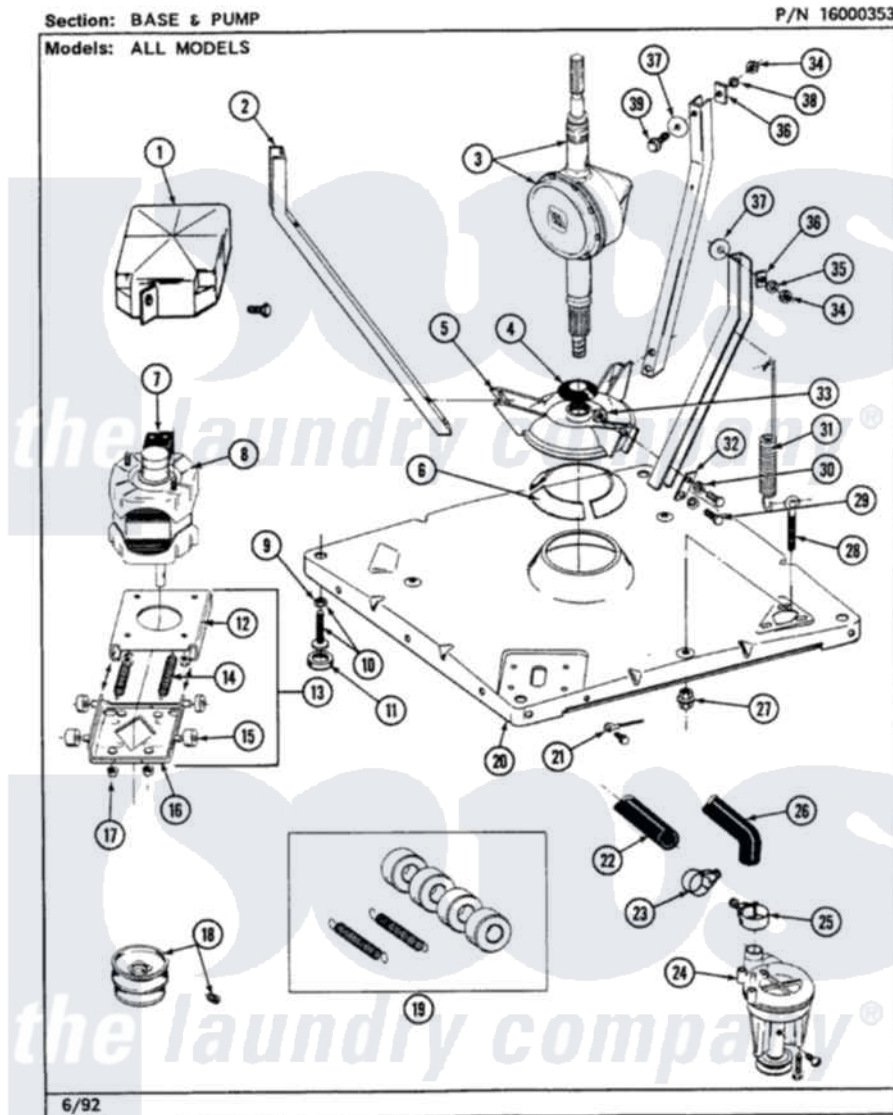

# Maytag LSG9900AAL 02 - BASE & PUMP

Maytag [Residential Maytag LSG9900AAL Stacked Washer and Dryer Parts](#) Parts Diagram 02 - BASE & PUMP  
 Click on the part number to view part

Item	Original Part Number	Replaced By	Status	Part Description
1	<a href="#">215098</a>			Shield, Motor
2	213100		Not Available	PART NOT USED
3	206707	<a href="#">6-2097750</a>		Trans Dee
4	211028	<a href="#">22001586</a>		Deflector, Water
5	<a href="#">203725</a>			Damper W/Bolt And Clip
6	<a href="#">203956</a>			Damper Pad Kit
7	206505		Not Available	PROD. No.201664-15, & No.205463-3.
"	205133		Not Available	(PROD. IDNo. 2-1664-8 & 2-5463)
"	205132		Not Available	SWITCH, MOTOR EXTERNAL START No.201664-14,205463-4 & 201800-4
8	201805	<a href="#">12002351</a>		Motor-Drve
9	<a href="#">210385</a>			Lock Nut For Adjustable Leg
10	Y302699	<a href="#">22003428</a>		Leg, Adjustable
11	<a href="#">210684</a>			Foot, Adjustable Leg
12	<a href="#">214956</a>			Motor Mount Assembly