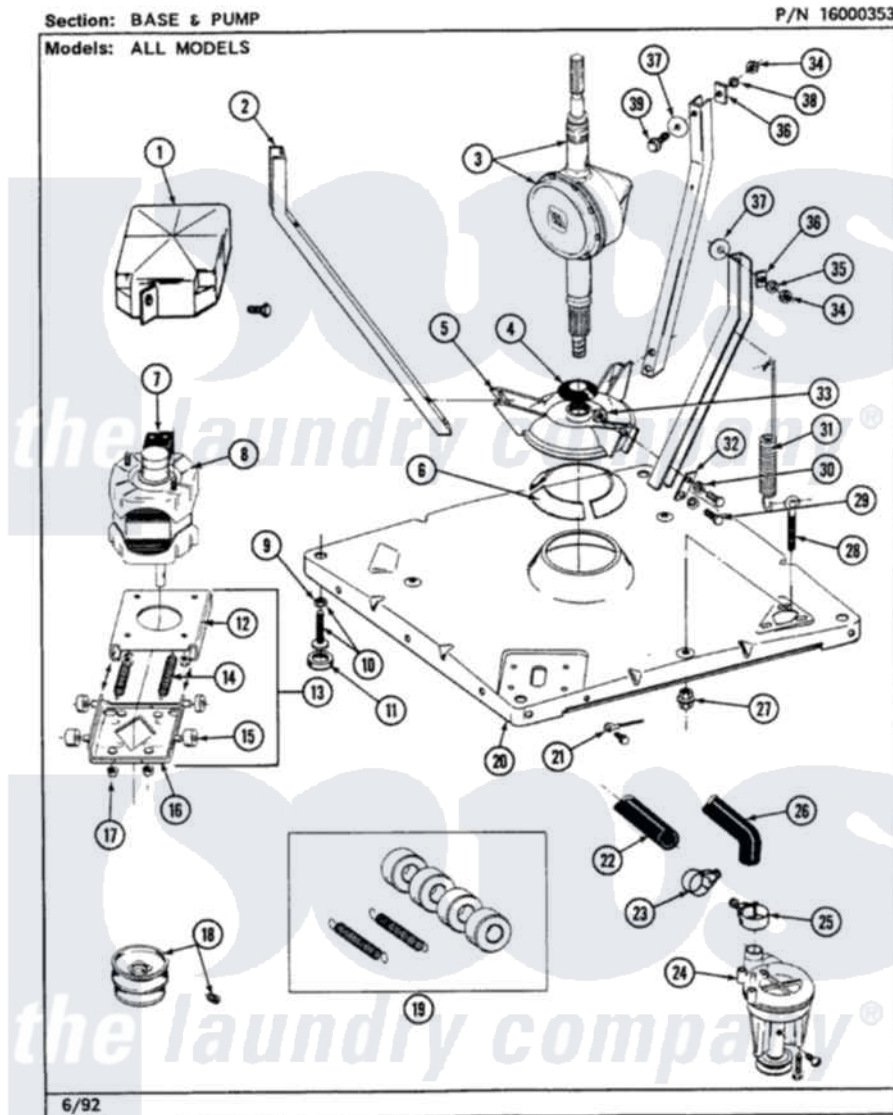

# Maytag LSG9900AAL 03 - BASE & PUMP (LSE9900ACL,ACW,ADL,ADW)

Maytag [Residential Maytag LSG9900AAL Stacked Washer and Dryer Parts](#) Parts Diagram 03 - BASE & PUMP  
 (LSE9900ACL,ACW,ADL,ADW)  
 Click on the part number to view part

Item	Original Part Number	Replaced By	Status	Part Description
1	<a href="#">215098</a>			Shield, Motor
2	213100		Not Available	PART NOT USED
3	206707	<a href="#">6-2097750</a>		Trans Dee
4	211028	<a href="#">22001586</a>		Deflector, Water
5	<a href="#">203725</a>			Damper W/Bolt And Clip
6	<a href="#">203956</a>			Damper Pad Kit
7	206505		Not Available	PROD. No.201664-15, & No.205463-3.
"	205133		Not Available	(PROD. IDNo. 2-1664-8 & 2-5463)
"	205132		Not Available	SWITCH, MOTOR EXTERNAL START No.201664-14,205463-4 & 201800-4
8	201805	<a href="#">12002351</a>		Motor-Drve
9	<a href="#">210385</a>			Lock Nut For Adjustable Leg
10	Y302699	<a href="#">22003428</a>		Leg, Adjustable
11	<a href="#">210684</a>			Foot, Adjustable Leg