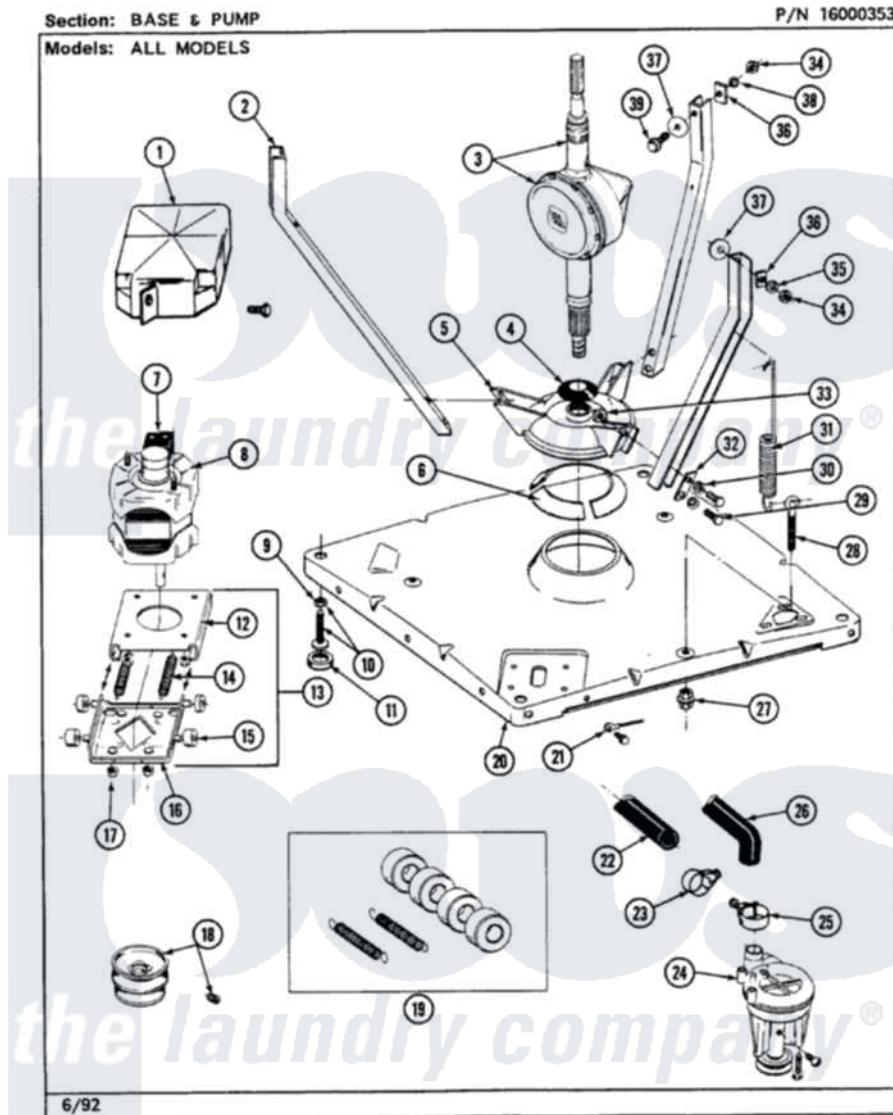

# Maytag LSG9900AAL 04 - BASE & PUMP (LSE9900AEL,AEW)

Maytag [Residential Maytag LSG9900AAL Stacked Washer and Dryer Parts](#) Parts Diagram 04 - BASE & PUMP (LSE9900AEL,AEW)

[Click on the part number to view part](#)

Item	Original Part Number	Replaced By	Status	Part Description
1	<a href="#">215098</a>			Shield, Motor
2	213100		Not Available	PART NOT USED
3	206707	<a href="#">6-2097750</a>		Trans Dee
4	211028	<a href="#">22001586</a>		Deflector, Water
5	<a href="#">203725</a>			Damper W/Bolt And Clip
6	<a href="#">203956</a>			Damper Pad Kit
7	206505		Not Available	PROD. No.201664-15, & No.205463-3.
"	205133		Not Available	(PROD. IDNo. 2-1664-8 & 2-5463)
"	205132		Not Available	SWITCH, MOTOR EXTERNAL START No.201664-14,205463-4 & 201800-4
8	201805	<a href="#">12002351</a>		Motor-Drve
9	<a href="#">210385</a>			Lock Nut For Adjustable Leg
10	Y302699	<a href="#">22003428</a>		Leg, Adjustable
11	<a href="#">210684</a>			Foot, Adjustable Leg