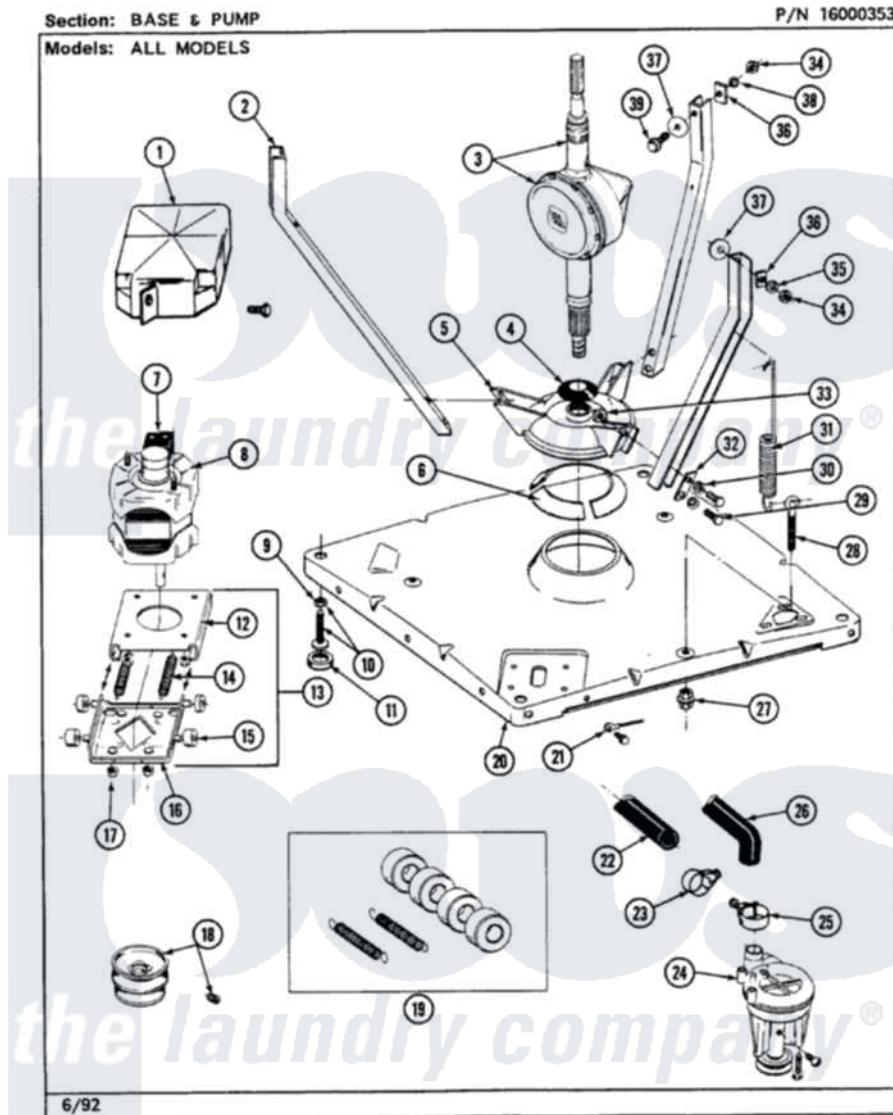

Maytag LSG9900AAL 05 - BASE & PUMP (LSG9900AAL,AAW,ABL,ABW)

Maytag [Residential Maytag LSG9900AAL Stacked Washer and Dryer Parts](#) Parts Diagram 05 - BASE & PUMP
 (LSG9900AAL,AAW,ABL,ABW)
 Click on the part number to view part

Item	Original Part Number	Replaced By	Status	Part Description
1	215098			Shield, Motor
"	213121	3400111		Screw, 12-14 X 5/8
2	213100		Not Available	PART NOT USED
3	206707	6-2097750		Trans Dee
4	211028	22001586		Deflector, Water
5	203725			Damper W/Bolt And Clip
6	203956			Damper Pad Kit
7	205132		Not Available	SWITCH, MOTOR EXTERNAL START No.201664-14,205463-4 & 201800-4
"	205133		Not Available	(PROD. IDNo. 2-1664-8 & 2-5463)
"	206505		Not Available	PROD. No.201664-15, & No.205463-3.
8	201805	12002351		Motor-Drve
9	210385			Lock Nut For Adjustable Leg
10	Y302699	22003428		Leg, Adjustable

11	210684		Foot, Adjustable Leg
12	214956		Motor Mount Assembly
13	205999		Motor Mount Assembly
14	202718		Springs, Tension
15	204998	205000	Roller And Spring Kit 4+Spr
16	205908		Motor Mount Assembly
17	Y311426	3400029	Nut, Adapter Plate
18	Y053241		Set Screw, Motor Pulley
"	200816	6-2008160	Pulley- MO
19	205000		Roller And Spring Kit 4+Spr
20	203274		Base With Damper Pads
21	901220		Ground Wire
22	215365	22001448	Hose, Pump
23	200461	285655	Clamp, Hose
24	211880		Screw, HeX Head No.10 X 1/2 Inc
"	202203	6-2022030	Pump As Pa
"	Y015408	22003235	Screw, Bearing Insert
25	202574	3367052	Clamp, Hose
26	213045		Hose, Outer Tub Part Not Used
27	211949		Nut, Adjustment Eyebolt
28	213120	216416	Bolt, Eye/Centering Spring
29	Y015627		Screw- Hex
30	911852	486009	Lockwasher
31	213054		Centering Spring - 3 Used
32	213073		Washer, Double Brace
33	Y052785		Nut, Brace To Damper
34	Y052734		Nut, Carrage Bolts And Bracket
35	Y054867		Washer, Lock
36	212979	Not Available	WASHER, TUB BRACE
37	211100		Washer, Outer Tub
38	Y054867		Washer, Lock
39	205254	W10175938	Bolt
"	200744	W10175939	Bolt