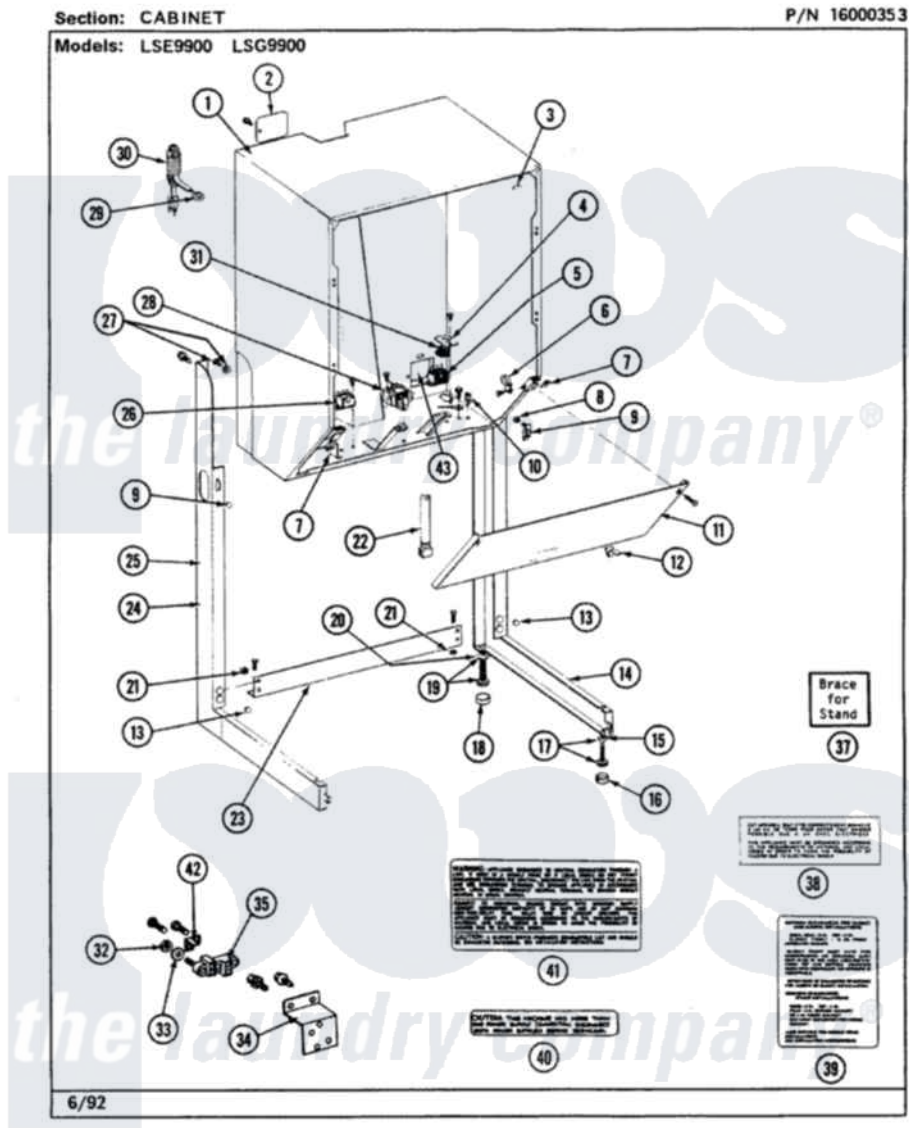

Maytag LSG9900AAL 06 - CABINET (LSG9900AAL,AAW,ABL,ABW)

Maytag Residential Maytag LSG9900AAL Stacked Washer and Dryer Parts Parts Diagram 06 - CABINET
 (LSG9900AAL,AAW,ABL,ABW)
 Click on the part number to view part

| Item | Original Part Number | Replaced By | Status | Part Description |
|------|-------------------------|---------------------------|---------------|--|
| 1 | 308055L | | Not Available | CABINET (ALM) |
| 2 | 314470 | | Not Available | COVER, TERMINAL |
| " | Y313561 | | | Screw----NA |
| 3 | 312548 | | | Fastener-Access Panel To CA |
| 4 | 314532 | | Not Available | MOUNTING BRACKET |
| " | 211168 | W10139210 | | Screw, 8-18 X 5/16 |
| 5 | 901961 | W10133335 | | Relay, Motor |
| " | Y251119 | 3177991 | | Screw |
| 6 | Y310632 | 1163839 | | Screw |
| " | 212458 | W10339879 | | Tie, Cable |
| 7 | 215075 | | | Fastener, Control Panel To Console |
| 8 | 214872 | | | Palnut, End Cap Note: Nut, Lamp Holder |
| 9 | 314489 | | | Guide, Pin |
| 10 | Y313262 | W10116752 | | Retainer- |