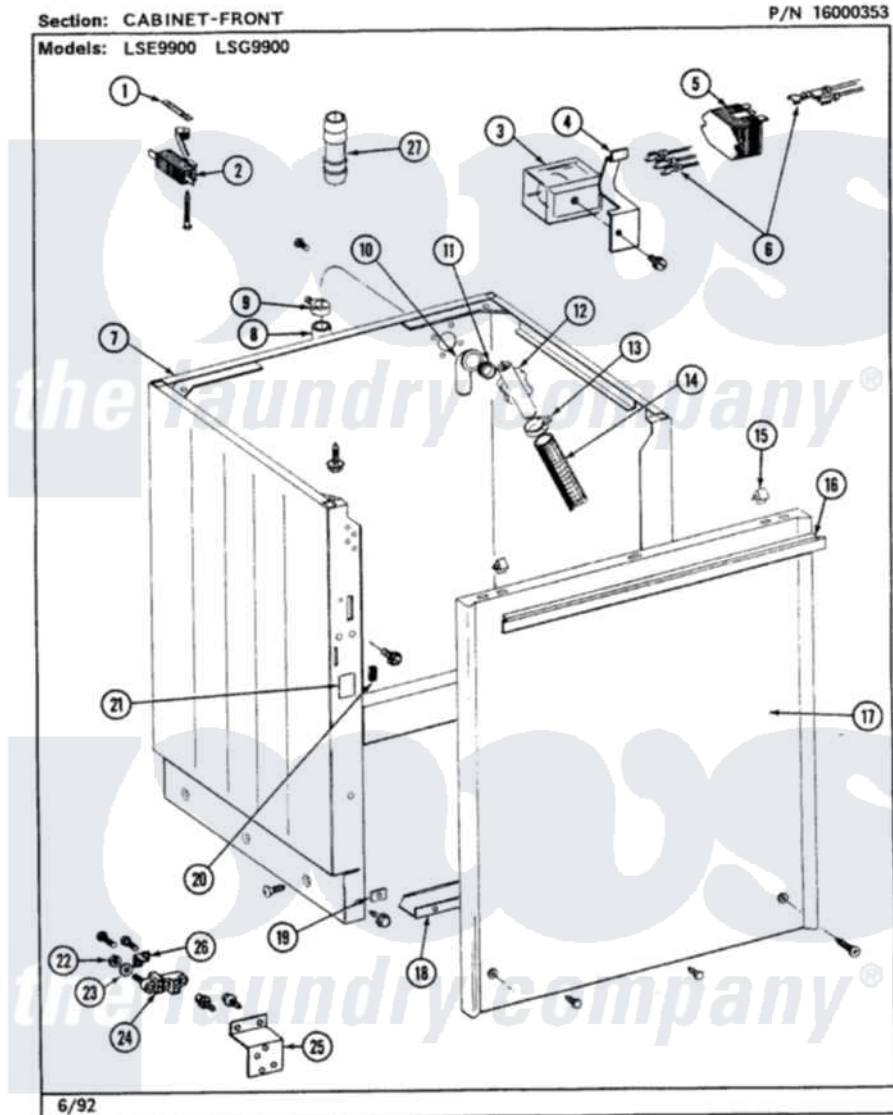

**Maytag LSG990AAL 07 - CABINET-FRONT
(LSG990AAL,AAW,ABL,ABW)**

24

Maytag [Residential Maytag LSG990AAL Stacked Washer and Dryer Parts](#) Parts Diagram 07 - CABINET-FRONT
(LSG990AAL,AAW,ABL,ABW)
Click on the part number to view part

Item	Original Part Number	Replaced By	Status	Part Description
1	210866			Nut, Twin Speed
2	202476			Unbalance Switch
"	213501			Screw, No.6-20 X 1-1/8 Inch
3	206421			Relay, Motor Reversing
4	212949	22001866		Screw, Relay
"	215273			Clip, Spring Relay
5	901961	W10133335		Relay, Motor
6	206423			Lower Wire Harness-AC
7	207207		Not Available	CABINET WHT
"	207207L		Not Available	CABINET ALM---NA
"	213122	27001200		Screw
"	213007			Xfor Cabinet See Cabinet, Back
8	Y059149			(7/8" I.D. CARTON OF 50 FT.)

"	216017		Hose, Drain
9	200461	285655	Clamp, Hose
"	200908	285655	Clamp, Hose
10	Y216016	W10116738	Elbow
11	214765		Gasket, Siphon Break
12	Y014874		Screw, Idler Arm And Sleeve
"	206638		Siphon Break
13	202574	3367052	Clamp, Hose
14	215365	22001448	Hose, Pump
15	215711		Fastener, Spring
16	215266	Not Available	TRIM, FRONT PANEL
17	207205L	22002651	Panel, Front
"	207205		Panel, Front
"	213123	22001496	Front Panel Fastener And Screw
18	213846		Guard, Belt
"	211294	90767	Screw, 8A X 3/8 HeX Washer Head Tapping
19	213280	204439	Screw And Fstner Assembly
20	214376	22002331	Spacer, Front Panel
21	314609	Not Available	CAUTION LABEL
27	Y216015		Coupling, Hose