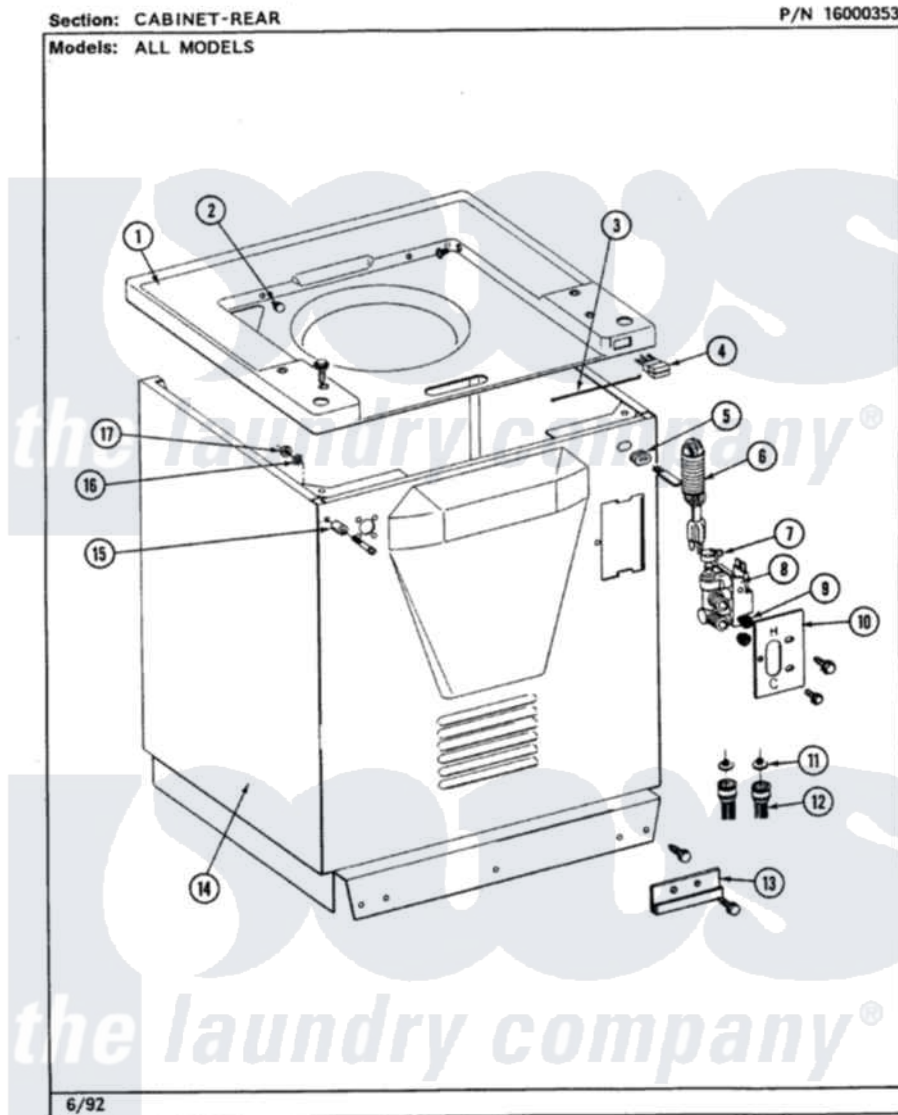

Maytag LSG9900AAL 08 - CABINET-REAR (LSG9900AAL,AAW,ABL,ABW)

26

Maytag Residential Maytag LSG9900AAL Stacked Washer and Dryer Parts Parts Diagram 08 - CABINET-REAR (LSG9900AAL,AAW,ABL,ABW)
Click on the part number to view part

Item	Original Part Number	Replaced By	Status	Part Description
1	214354			Screw, Top Cover To Cabnt.
"	207579L		Not Available	TOP COVER (ALMOND)
2	215247		Not Available	BUMPER FOR LID
3	215274		Not Available	TOP COVER RESTRAINT
4	213076		Not Available	PIN FOR PLUG
"	215539			Pin Housing
"	206420		Not Available	EDGE CONNECTOR ASSEMBLY
"	206849			D.C. Wire Harness
5	211881			Grommet, Cord Part Not Used-Gas Models Only
6	Y313559			Screw
"	Y310376			Clip, Door Switch Harness
"	206424		Not Available	POWER CORD
7	201575			Clamp, Hose
8	206413			Water Valve-DC

"	Y313561		Screw---NA
9	214337	96160	Screen
10	215264	22002371	Bracket
"	212276	W10116760	Screw
11	200961	12001413	Strainer And Washer Kit
12	200672	76314	Hose, Inlet 6 Ft. Hose With Elbow
13	215278	Not Available	GLIDE FOR WASHER
14	207207L	Not Available	CABINET ALM---NA
15	215276	Y215513	Standoff, Circuit Board
"	215277	67006908	Screw, Ice Rack
16	310557		Washer
17	Y052659	Y052655	Hex Nut, No.8-32