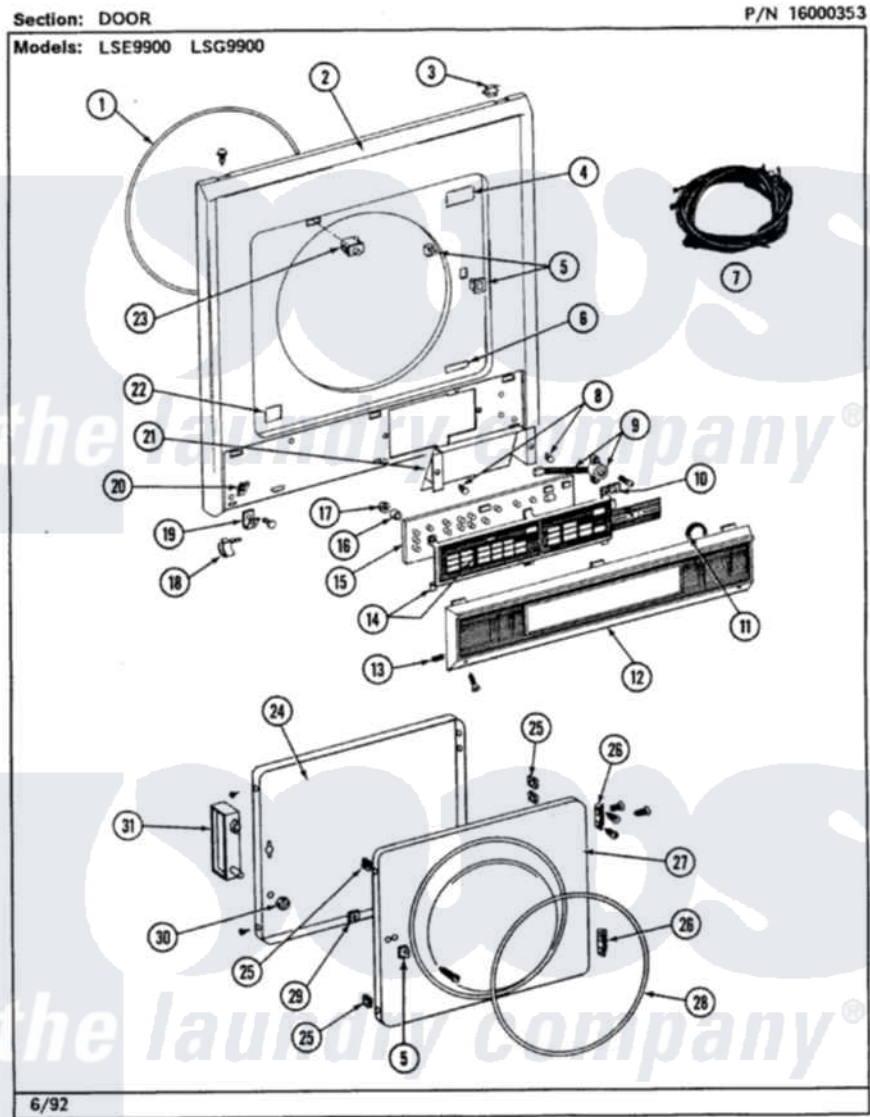

Maytag LSG9900AAL 10 - DOOR (LSG9900AAL,AAW,ABL,ABW)

Maytag [Residential Maytag LSG9900AAL Stacked Washer and Dryer Parts](#) Parts Diagram 10 - DOOR
(LSG9900AAL,AAW,ABL,ABW)
[Click on the part number to view part](#)

Item	Original Part Number	Replaced By	Status	Part Description
1	314286			Seal For Front Panel
2	212277			Screw, No.8 X 1/2 Inch
"	314474L		Not Available	FRONT PANEL-ALMOND
3	Y310376			Clip, Door Switch Harness
4	Y313927			INSTRUCTION LABEL
5	306436			Door Latch Kit-W
"	312960	489355		Screw, 8 X 1/2
6	314609		Not Available	CAUTION LABEL
7	306717		Not Available	CNT. HARNESS MICROPROCESSOR
"	Y312953			Terminal, Edgeboard
"	910768	M0280301		Tie Electr
"	307856		Not Available	WIRE HARNESS, MAIN (SG9900)
8	314523			Clip
9	212949	22001866		Screw, Relay

"	306070		Not Available	SPEAKER
10	912086			Clip, Speed
11	314561		Not Available	AIR SEAL
12	210932			Screw, No.8 X 9/16 Ctsk Note: Screw, Inlet Duct
"	307851		Not Available	CONTROL PANEL
13	314560		Not Available	SEAL, MOISTURE
14	Y307849		Not Available	TOUCH PAD WITH BRACKET
"	211294	90767		Screw, 8A X 3/8 HeX Washer Head Tapping
15	306069	33001048		Control Assembly
16	912075			Spacer, Circuit Board
17	912077			Locknut, Reader Harness
18	314482			Fastener, Spring
19	211294	90767		Screw, 8A X 3/8 HeX Washer Head Tapping
"	314481			Mounting Bracket
20	314748	488660		Nut, Speed
21	314517			Shield For Microprocessor
22	314486		Not Available	LABEL
23	Y305753	W10169313		Switch-Dor
24	314475L			Panel, Outer Door
25	Y313910			Clip, Door Liner To Outer Panel
26	Y304577	33001230		Hinge, Door
"	Y314062			Screw, Door Hinge And Panel
27	306676		Not Available	INNER DOOR WITH KNOB
28	314077			Door Seal
29	Y313911			Door Strike Retainer
30	214872			Palnut, End Cap Note: Nut, Lamp Holder
31	314476		Not Available	HANDLE, DOOR