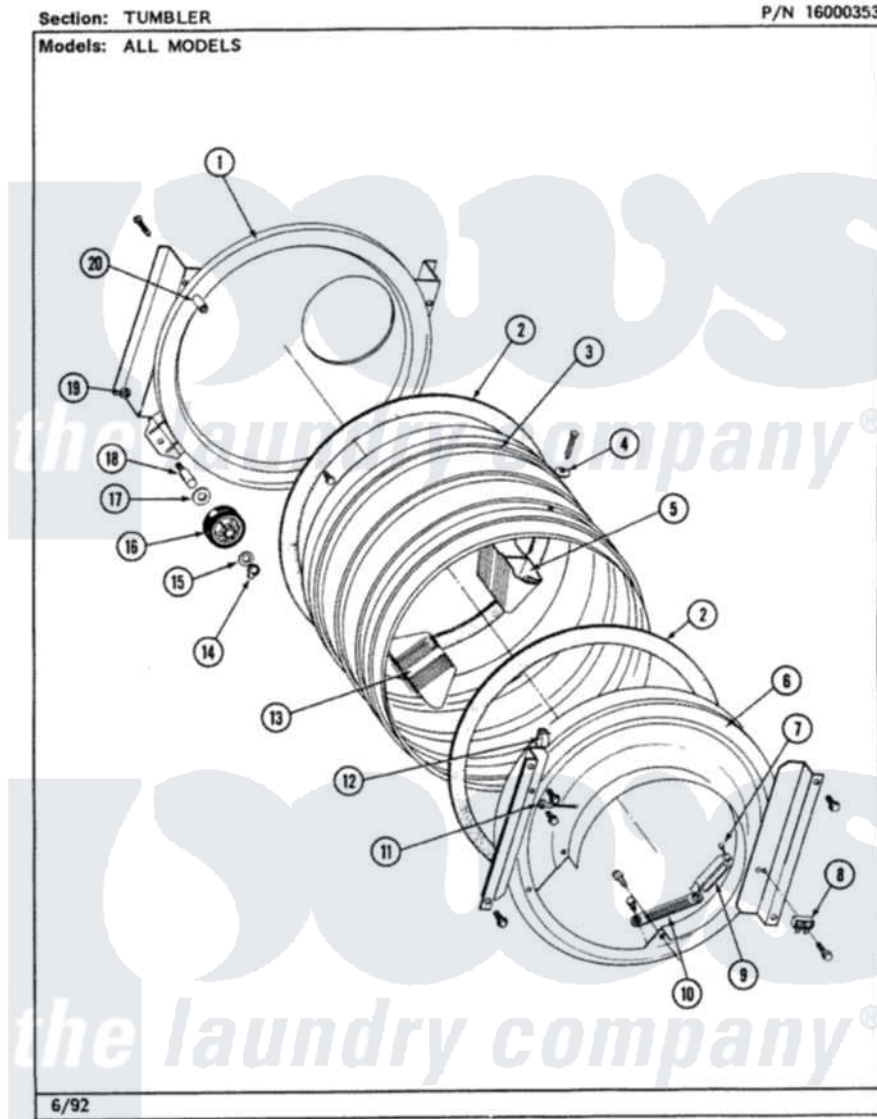

Maytag LSG9900AAL 11 - FRONT (LSG9900AAL,AAW,ABL,ABW)

Maytag Residential Maytag LSG9900AAL Stacked Washer and Dryer Parts Parts Diagram 11 - FRONT
 (LSG9900AAL,AAW,ABL,ABW)
 Click on the part number to view part

Item	Original Part Number	Replaced By	Status	Part Description
1	308055L		Not Available	CABINET (ALM)
2	314474L		Not Available	FRONT PANEL-ALMOND
3	314475L			Panel, Outer Door
4	314476		Not Available	HANDLE, DOOR
5	307851		Not Available	CONTROL PANEL
"	210932			Screw, No.8 X 9/16 Ctsk Note: Screw, Inlet Duct
6	215251L			Lid-Almond---NA
7	207579L		Not Available	TOP COVER (ALMOND)
8	215266		Not Available	TRIM, FRONT PANEL
9	206667			Handle With Nuts
10	207205L	22002651		Panel, Front
11	207207L		Not Available	CABINET ALM---NA
12	306110L	33002516		Stand, Dryer
13	215245L		Not Available	BRIDGE FOR TOP COVER ALMOND