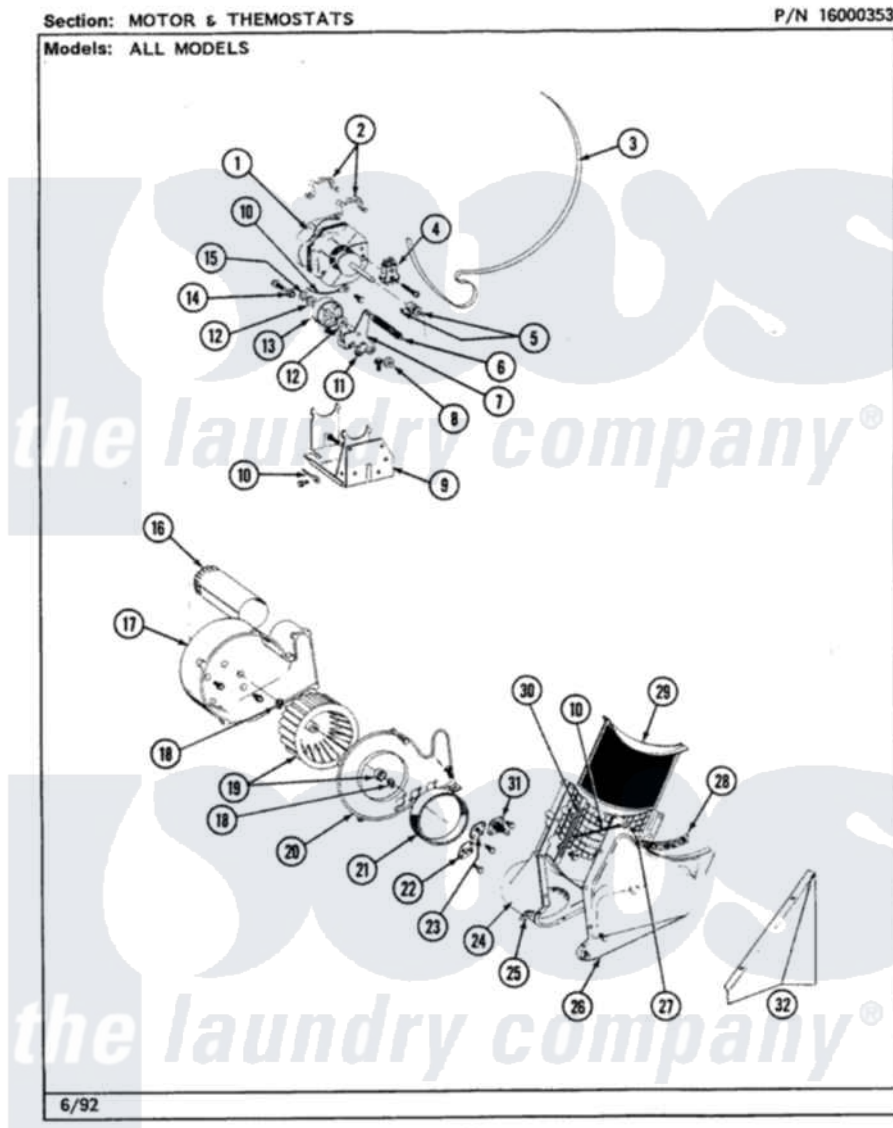

Maytag LSG9900AAL 13 - MOTOR & THERMOSTAT (LSG9900A & B)

14

Maytag Residential Maytag LSG9900AAL Stacked Washer and Dryer Parts Parts Diagram 13 - MOTOR & THERMOSTAT (LSG9900A & B)
Click on the part number to view part

Item	Original Part Number	Replaced By	Status	Part Description
1	306055	W10411000		Motor-Drve
"	910343	488234		Screw 8-32 X 1/4
2	Y015825			Clip, Motor To Motor Support
3	314774	Y312959		Poly "V" Belt For Tumbler
4	306207		Not Available	(PROD. No.303358-8 & No.303358-9)
"	Y303877		Not Available	SWITCH, MOTOR EXTERNAL START No.303358-2, No.303358-4, 303358-7
5	Y053241			Set Screw, Motor Pulley
"	306099			Motor Pulley With Set Screw
6	314473			Spring For Idler
7	Y310842	8182296		Screw, Agitator
"	Y303363	6-3033630		Idler Arm
8	314457			Spacer For Idler Arm
9	211294	90767		Screw, 8A X 3/8 HeX Washer Head Tapping