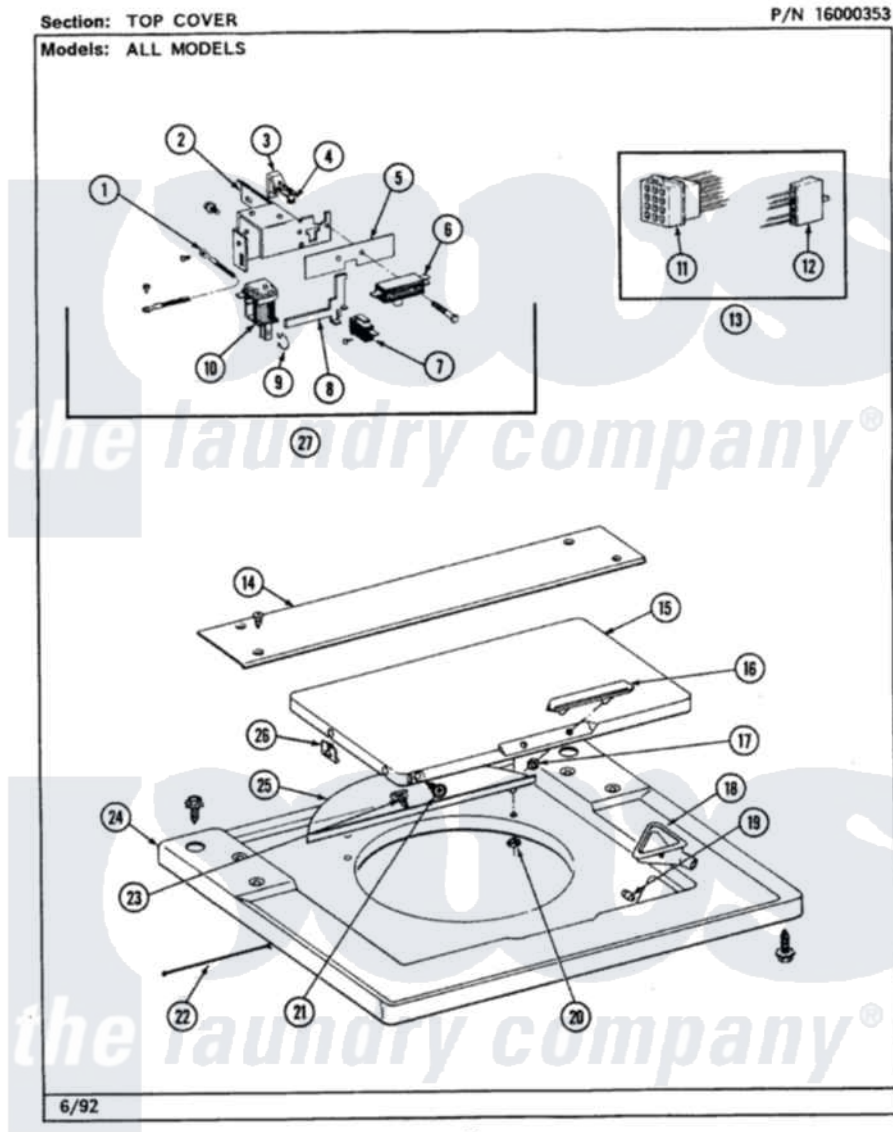

# Maytag LSG9900AAL 14 - TOP COVER (LSG9900AAL,AAW,ABL,ABW)

22

Maytag [Residential Maytag LSG9900AAL Stacked Washer and Dryer Parts](#) Parts Diagram 14 - TOP COVER  
(LSG9900AAL,AAW,ABL,ABW)  
[Click on the part number to view part](#)

Item	Original Part Number	Replaced By	Status	Part Description
1	<a href="#">Y313559</a>			Screw
"	<a href="#">211252</a>			Screw, Ground Wire
"	<a href="#">204807</a>			Ground Wire, Supp. Plte To Top Cover
2	215379		Not Available	BRACKET, LID SWITCH/LATCH
3	215378		Not Available	LID SWITCH LEVER
4	213648	<a href="#">98165</a>		Screw
5	<a href="#">215270</a>			Moisture Barrier
6	205415	<a href="#">279347</a>		Switch-Lid
"	215381		Not Available	SCREW
7	206417	<a href="#">10533003</a>		Switch LI
"	912012	<a href="#">3400409</a>		Screw
8	215268		Not Available	LID LATCH LEVER
9	<a href="#">215292</a>			Spring For Solenoid
10	<a href="#">212951</a>			Screw, No.6-32 X 1/4 Inch

"	206416	Not Available	SOLENOID
11	<a href="#">215539</a>		Pin Housing
"	213076	Not Available	PIN FOR PLUG
12	206420	Not Available	EDGE CONNECTOR ASSEMBLY
13	<a href="#">206849</a>		D.C. Wire Harness
14	314664	<a href="#">212277</a>	Screw, No.8 X 1/2 Inch
"	215245L	Not Available	BRIDGE FOR TOP COVER ALMOND
15	<a href="#">215251L</a>		Lid-Almond----NA
16	<a href="#">206667</a>		Handle With Nuts
"	<a href="#">215550</a>		Stud For Lid Handle
17	<a href="#">215551</a>		Palnut
18	<a href="#">215580</a>		Cup, Bleach
"	215374	Not Available	GASKET FOR BLEACH CUP
19	215247	Not Available	BUMPER FOR LID
20	<a href="#">215249</a>		Palnut-Retainer
21	<a href="#">211500</a>		Washer, Bracket To Top Cover
"	212087	<a href="#">25-7809</a>	Screw, No.6-20 1/2 Filthd Torx
22	215274	Not Available	TOP COVER RESTRAINT
23	215254	Not Available	LATCH HOOK
24	207579L	Not Available	TOP COVER (ALMOND)
"	<a href="#">214354</a>		Screw, Top Cover To Cabnt.
25	215246	Not Available	SPLASH SHIELD
26	<a href="#">215253</a>		Key Hole Glide
27	<a href="#">207578</a>		Lid Latch Assembly