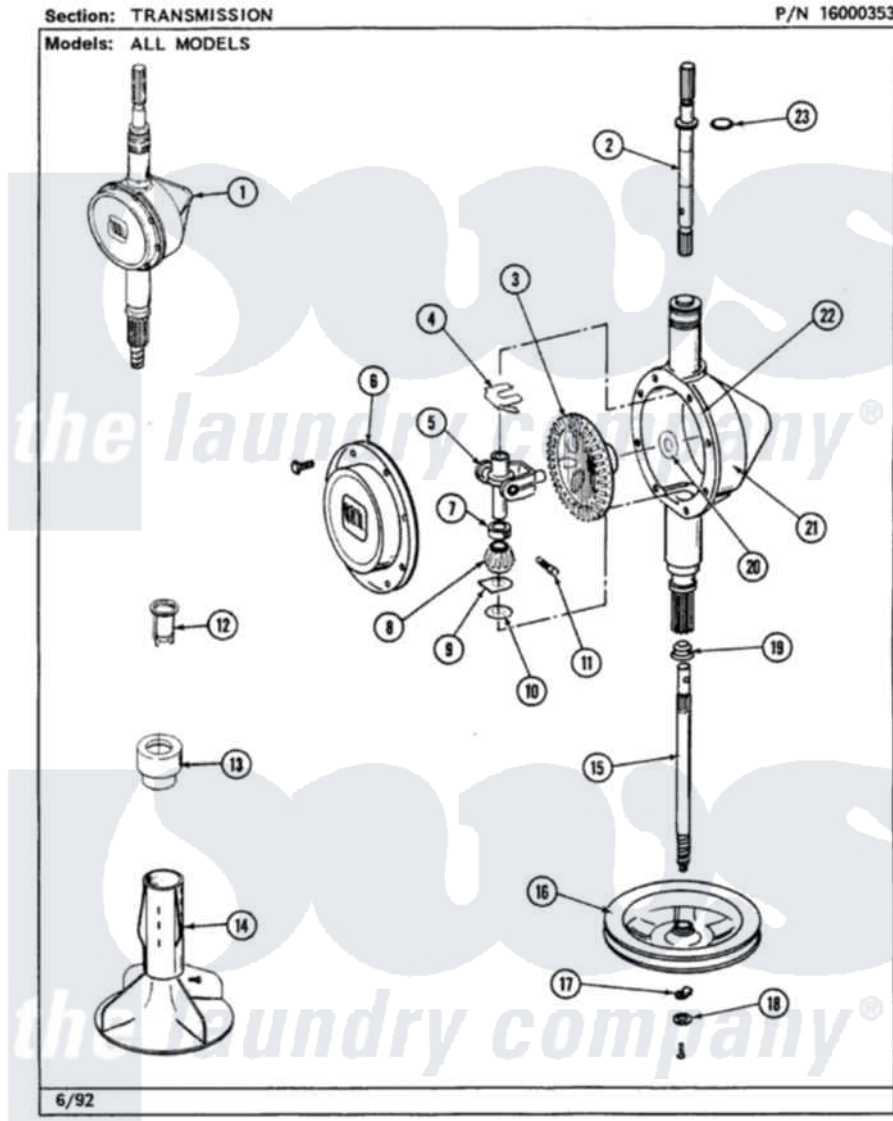

Maytag LSG9900AAL 15 - TRANSMISSION (LSG9900AAL,AAW,ABL,ABW)

32

Maytag Residential Maytag LSG9900AAL Stacked Washer and Dryer Parts Parts Diagram 15 - TRANSMISSION (LSG9900AAL,AAW,ABL,ABW)
 Click on the part number to view part

Item	Original Part Number	Replaced By	Status	Part Description
1	206707	6-2097750		Trans Dee
2	207153	6-2097820		Kit- Shaft
3	206713	6-2067130		Gear- Beve
4	215581			Spring, Agitator Shaft
5	206685	6-2066850		Yoke
6	206628			Cover, Transmission
"	215417		Not Available	SCREW, TRANSMISSION COVER
7	215415		Not Available	COLLAR, LOWER
8	215401	W10221114		Pinion
9	215395			Plate, Clutch
10	211483	6-2114830		Washer- SP
11	Y206629			Pin, Collar
12	215733			Dispensing Cup
13	215721			Dispensing Cap
14	207538			Agitator W/Lock Screw

"	206478	Not Available	SCREW & WASHER FOR AGITATOR
15	215410	12001450	Ctr Shaft W/Collar Andkeeper-Dp
16	211059	6-2301530	Pulley
17	211089		Lug, Stop Pulley
"	211375	681582	Screw
18	211090	22003555	Washer, Stop Lug
19	206602	207843	Lip Seal Repair Kit
20	215394		Washer, Bevel Gear
21	206624	6-2097750	Trans Dee
22	Y058700	675652	Adhesive
23	210690		Seal, Rubber