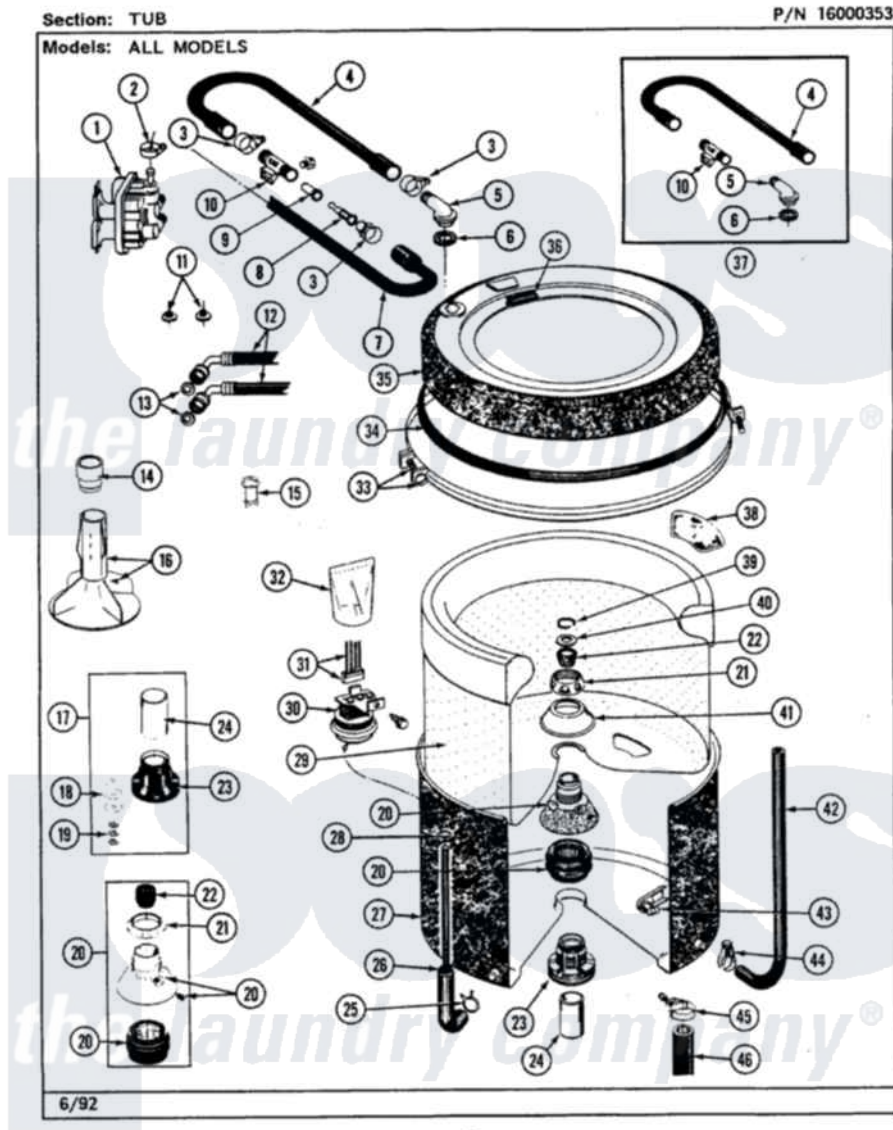

Maytag LSG9900AAL 16 - TUB (LSG9900AAL,AAW,ABL,ABW)

28

Maytag Residential Maytag LSG9900AAL Stacked Washer and Dryer Parts Parts Diagram 16 - TUB
(LSG9900AAL,AAW,ABL,ABW)
Click on the part number to view part

Item	Original Part Number	Replaced By	Status	Part Description
1	206413			Water Valve-DC
2	201575			Clamp, Hose
3	202515	596669		Clamp, Manifold
4	Y215234			Hose, Injector Fill
5	215235			Tube, Injector
6	215233			Seal For Injector Tube
7	213013			Hose, Injector
8	213015			Nozzle, Injector
9	213016	216201		Nozzle
10	Y310632	1163839		Screw
"	213057	22213057		Sleeve- In
11	200961	12001413		Strainer And Washer Kit
12	200672	76314		Hose, Inlet 6 Ft. Hose With Elbow
13	Y013783			Washer, Inlet Hose
14	215721			Dispensing Cap

15	215733		Dispensing Cup
16	206478	Not Available	SCREW & WASHER FOR AGITATOR
"	207538		Agitator W/Lock Screw
17	204013	6-2040130	Tub Bearin
18	211100		Washer, Outer Tub
19	Y054867		Washer, Lock
20	204012	6-2095720	Mounting S
"	211618	22001423	Set Screw, Mounting Stem
21	211047	6-2110472	Nut- Clamp
22	Y0A4298	6-0A57420	Seal- Agitator
23	200824	6-2040130	Tub Bearin
24	211130		Bearing Liner, Tub Bearing
25	211641		Clamp, 1-1/16"
26	215258	22001616	Tube, Air
27	206405		Outer Tub
28	410296	596669	Clamp, Manifold
29	207830	Not Available	INNER TUB W/PLUG
30	206418		Water Level Switch-Digital
"	Y313559		Screw
31	206849		D.C. Wire Harness
32	215081		Poly Bag
33	205529		Nut And Bolt Kit For Tub Clam
34	211232		Seal, Tub Cover
35	207775		Tub Cover Assembly
36	215232		Bumper, Unbalance
37	206531	W10276607	Hose
38	207219		Filter, Self-Cleaning
39	Y015667		Retaining Ring
40	Y015666		Washer, Retaining -
41	211210		Washer, Clamping Nut
42	214495		Tube, Inlet To Tub
43	214434		Spout, Deflector
44	205161	489503	Clamp
45	200900	616099	Clamp
46	213045		Hose, Outer Tub Part Not Used