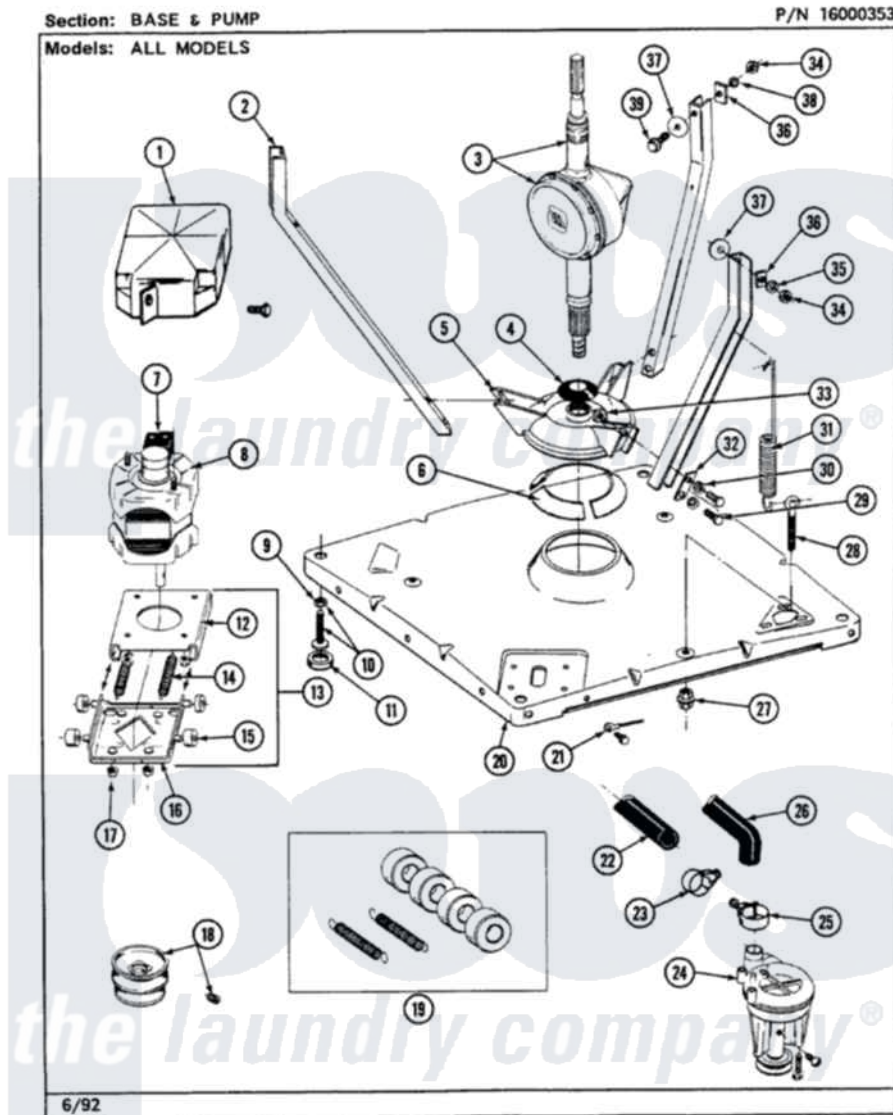

Maytag LSG9900ABL 05 - BASE & PUMP (LSG9900AAL,AAW,ABL,ABW)

Maytag [Residential Maytag LSG9900ABL Stacked Washer and Dryer Parts](#) Parts Diagram 05 - BASE & PUMP
 (LSG9900AAL,AAW,ABL,ABW)
 Click on the part number to view part

Item	Original Part Number	Replaced By	Status	Part Description
1	215098			Shield, Motor
"	213121	3400111		Screw, 12-14 X 5/8
2	213100		Not Available	PART NOT USED
3	206707	6-2097750		Trans Dee
4	211028	22001586		Deflector, Water
5	203725			Damper W/Bolt And Clip
6	203956			Damper Pad Kit
7	205132		Not Available	SWITCH, MOTOR EXTERNAL START No.201664-14,205463-4 & 201800-4
"	205133		Not Available	(PROD. IDNo. 2-1664-8 & 2-5463)
"	206505		Not Available	PROD. No.201664-15, & No.205463-3.
8	201805	12002351		Motor-Drve
9	210385			Lock Nut For Adjustable Leg
10	Y302699	22003428		Leg, Adjustable

11	210684		Foot, Adjustable Leg
12	214956		Motor Mount Assembly
13	205999		Motor Mount Assembly
14	202718		Springs, Tension
15	204998	205000	Roller And Spring Kit 4+Spr
16	205908		Motor Mount Assembly
17	Y311426	3400029	Nut, Adapter Plate
18	Y053241		Set Screw, Motor Pulley
"	200816	6-2008160	Pulley- MO
19	205000		Roller And Spring Kit 4+Spr
20	203274		Base With Damper Pads
21	901220		Ground Wire
22	215365	22001448	Hose, Pump
23	200461	285655	Clamp, Hose
24	211880		Screw, HeX Head No.10 X 1/2 Inc
"	202203	6-2022030	Pump As Pa
"	Y015408	22003235	Screw, Bearing Insert
25	202574	3367052	Clamp, Hose
26	213045		Hose, Outer Tub Part Not Used
27	211949		Nut, Adjustment Eyebolt
28	213120	216416	Bolt, Eye/Centering Spring
29	Y015627		Screw- Hex
30	911852	486009	Lockwasher
31	213054		Centering Spring - 3 Used
32	213073		Washer, Double Brace
33	Y052785		Nut, Brace To Damper
34	Y052734		Nut, Carrage Bolts And Bracket
35	Y054867		Washer, Lock
36	212979	Not Available	WASHER, TUB BRACE
37	211100		Washer, Outer Tub
38	Y054867		Washer, Lock
39	205254	W10175938	Bolt
"	200744	W10175939	Bolt