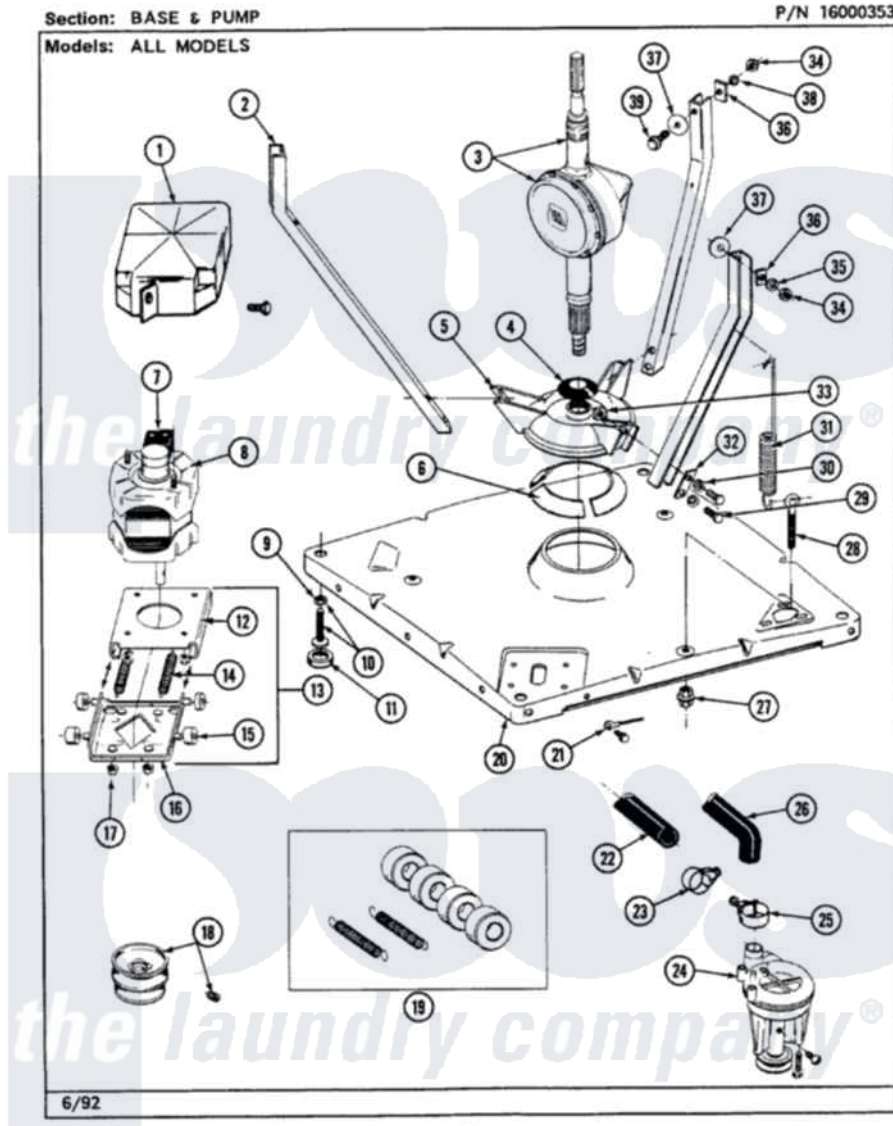

Maytag LSG9900ABW 02 - BASE & PUMP

34

Maytag Residential Maytag LSG9900ABW Stacked Washer and Dryer Parts Parts Diagram 02 - BASE & PUMP
 Click on the part number to view part

Item	Original Part Number	Replaced By	Status	Part Description
1	215098			Shield, Motor
2	213100		Not Available	PART NOT USED
3	206707	6-2097750		Trans Dee
4	211028	22001586		Deflector, Water
5	203725			Damper W/Bolt And Clip
6	203956			Damper Pad Kit
7	206505		Not Available	PROD. No.201664-15, & No.205463-3.
"	205133		Not Available	(PROD. IDNo. 2-1664-8 & 2-5463)
"	205132		Not Available	SWITCH, MOTOR EXTERNAL START No.201664-14,205463-4 & 201800-4
8	201805	12002351		Motor-Drve
9	210385			Lock Nut For Adjustable Leg
10	Y302699	22003428		Leg, Adjustable
11	210684			Foot, Adjustable Leg
12	214956			Motor Mount Assembly

13	205999		Motor Mount Assembly
14	202718		Springs, Tension
15	204998	205000	Roller And Spring Kit 4+Spr
16	205908		Motor Mount Assembly
17	Y311426	3400029	Nut, Adapter Plate
18	Y053241		Set Screw, Motor Pulley
"	200816	6-2008160	Pulley- MO
19	205000		Roller And Spring Kit 4+Spr
20	203274		Base With Damper Pads
21	901220		Ground Wire
"	210186	3370225	Screw
22	215365	22001448	Hose, Pump
23	200461	285655	Clamp, Hose
24	211880		Screw, HeX Head No.10 X 1/2 Inc
"	202203	6-2022030	Pump As Pa
"	Y015408	22003235	Screw, Bearing Insert
25	202574	3367052	Clamp, Hose
26	213045		Hose, Outer Tub Part Not Used
27	211949		Nut, Adjustment Eyebolt
28	213120	216416	Bolt, Eye/Centering Spring
29	Y015627		Screw- Hex
30	911852	486009	Lockwasher
31	213054		Centering Spring - 3 Used
32	213073		Washer, Double Brace
33	Y052785		Nut, Brace To Damper
34	Y052734		Nut, Carrage Bolts And Bracket
35	Y054867		Washer, Lock
36	212979	Not Available	WASHER, TUB BRACE
37	211100		Washer, Outer Tub
38	Y054867		Washer, Lock
39	205254	W10175938	Bolt
"	200744	W10175939	Bolt