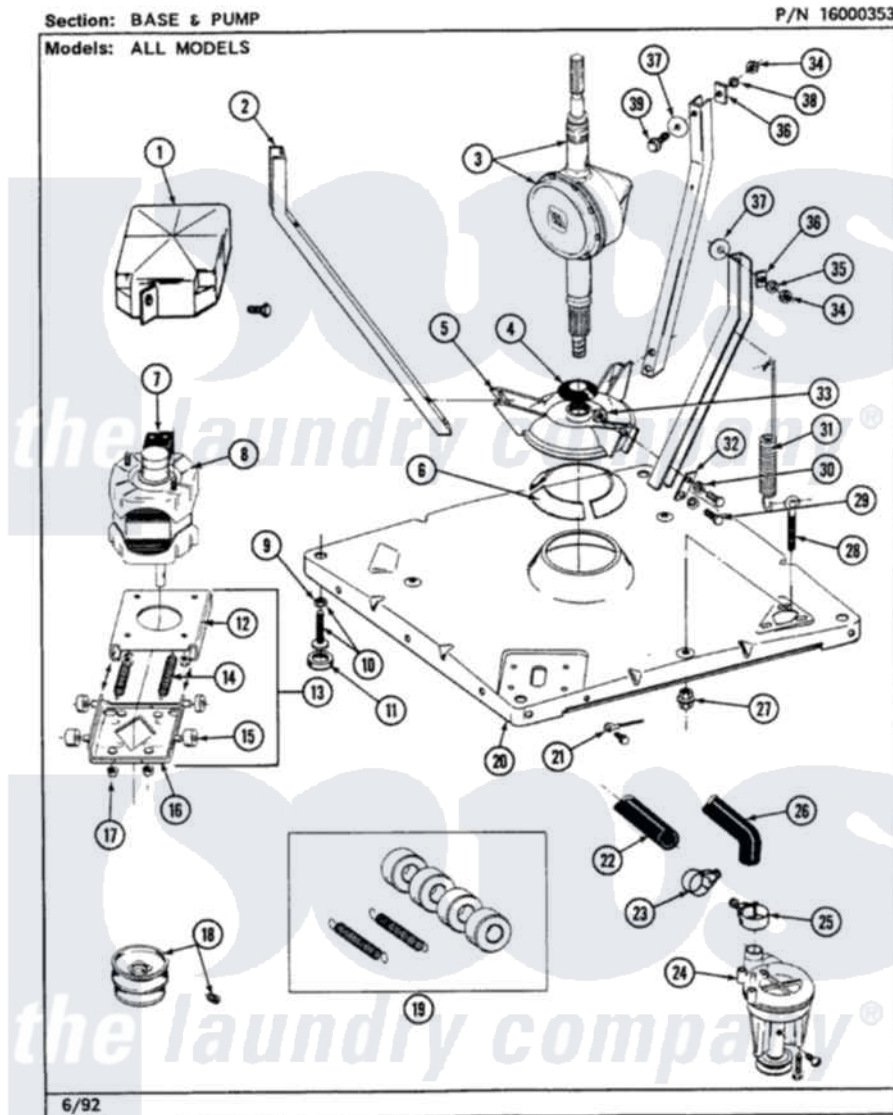

Maytag LSG990ABW 03 - BASE & PUMP (LSE990ACL,ACW,ADL,ADW)

Maytag Residential Maytag LSG990ABW Stacked Washer and Dryer Parts Parts Diagram 03 - BASE & PUMP (LSE990ACL,ACW,ADL,ADW)
 Click on the part number to view part

Item	Original Part Number	Replaced By	Status	Part Description
1	215098			Shield, Motor
2	213100		Not Available	PART NOT USED
3	206707	6-2097750		Trans Dee
4	211028	22001586		Deflector, Water
5	203725			Damper W/Bolt And Clip
6	203956			Damper Pad Kit
7	206505		Not Available	PROD. No.201664-15, & No.205463-3.
"	205133		Not Available	(PROD. IDNo. 2-1664-8 & 2-5463)
"	205132		Not Available	SWITCH, MOTOR EXTERNAL START No.201664-14,205463-4 & 201800-4
8	201805	12002351		Motor-Drve
9	210385			Lock Nut For Adjustable Leg
10	Y302699	22003428		Leg, Adjustable
11	210684			Foot, Adjustable Leg

12	214956		Motor Mount Assembly
13	205999		Motor Mount Assembly
14	202718		Springs, Tension
15	204998	205000	Roller And Spring Kit 4+Spr
16	205908		Motor Mount Assembly
17	Y311426	3400029	Nut, Adapter Plate
18	Y053241		Set Screw, Motor Pulley
"	200816	6-2008160	Pulley- MO
19	205000		Roller And Spring Kit 4+Spr
20	203274		Base With Damper Pads
21	901220		Ground Wire
22	215365	22001448	Hose, Pump
23	200461	285655	Clamp, Hose
24	211880		Screw, HeX Head No.10 X 1/2 Inc
"	202203	6-2022030	Pump As Pa
"	Y015408	22003235	Screw, Bearing Insert
25	202574	3367052	Clamp, Hose
26	213045		Hose, Outer Tub Part Not Used
27	211949		Nut, Adjustment Eyebolt
28	213120	216416	Bolt, Eye/Centering Spring
29	Y015627		Screw- Hex
30	911852	486009	Lockwasher
31	213054		Centering Spring - 3 Used
32	213073		Washer, Double Brace
33	Y052785		Nut, Brace To Damper
34	Y052734		Nut, Carrage Bolts And Bracket
35	Y054867		Washer, Lock
36	212979	Not Available	WASHER, TUB BRACE
37	211100		Washer, Outer Tub
38	Y054867		Washer, Lock
39	205254	W10175938	Bolt
"	200744	W10175939	Bolt