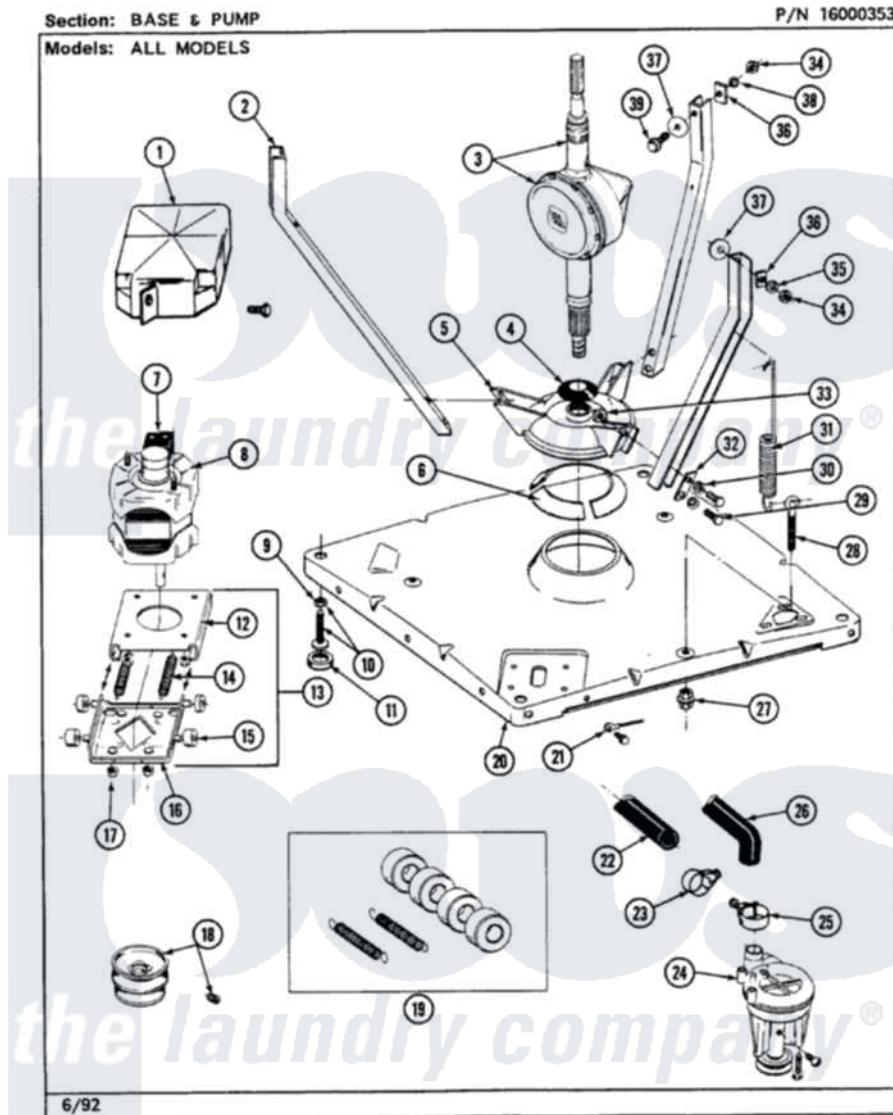

# Maytag LSG9900ABW 04 - BASE & PUMP (LSE9900AEL,AEW)

Maytag Residential Maytag LSG9900ABW Stacked Washer and Dryer Parts Parts Diagram 04 - BASE & PUMP (LSE9900AEL,AEW)

Click on the part number to view part

Item	Original Part Number	Replaced By	Status	Part Description
1	<a href="#">215098</a>			Shield, Motor
2	213100		Not Available	PART NOT USED
3	206707	<a href="#">6-2097750</a>		Trans Dee
4	211028	<a href="#">22001586</a>		Deflector, Water
5	<a href="#">203725</a>			Damper W/Bolt And Clip
6	<a href="#">203956</a>			Damper Pad Kit
7	206505		Not Available	PROD. No.201664-15, & No.205463-3.
"	205133		Not Available	(PROD. IDNo. 2-1664-8 & 2-5463)
"	205132		Not Available	SWITCH, MOTOR EXTERNAL START No.201664-14,205463-4 & 201800-4
8	201805	<a href="#">12002351</a>		Motor-Drve
9	<a href="#">210385</a>			Lock Nut For Adjustable Leg
10	Y302699	<a href="#">22003428</a>		Leg, Adjustable
11	<a href="#">210684</a>			Foot, Adjustable Leg