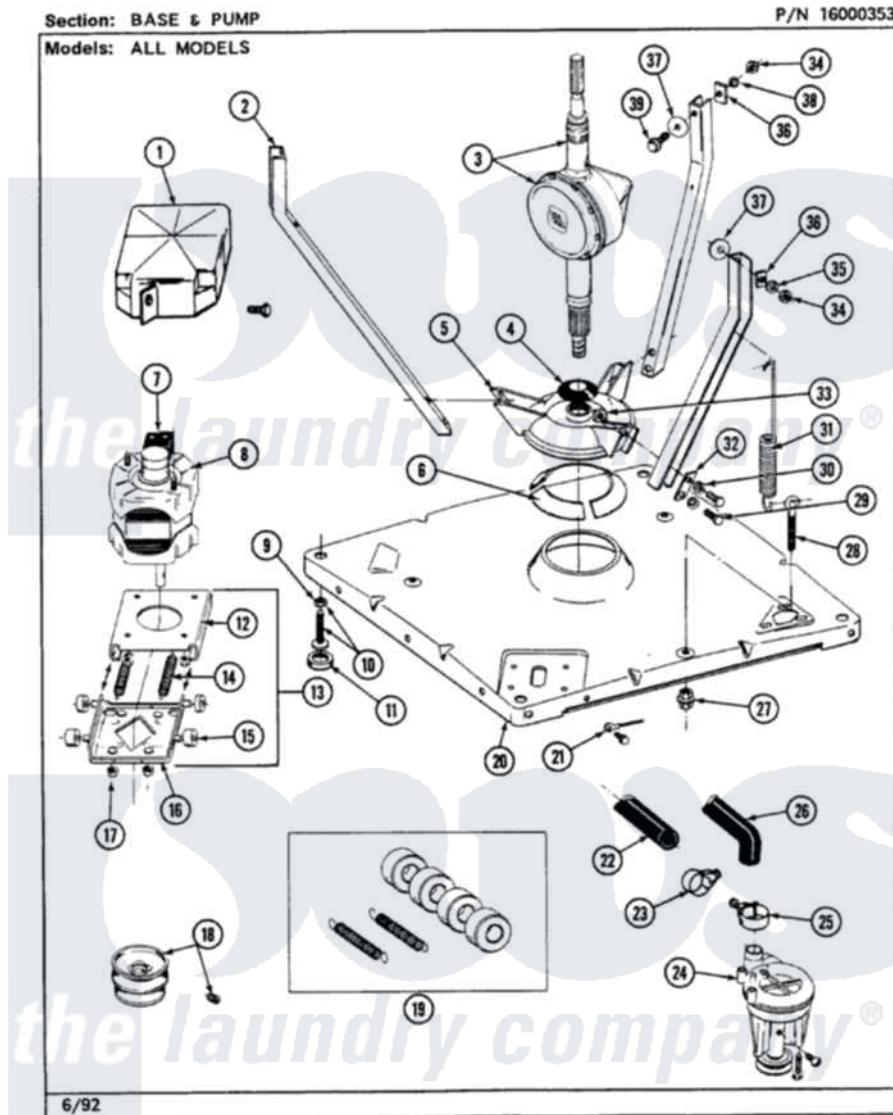

# Maytag LSG990ABW 05 - BASE & PUMP (LSG990AAL,AAW,ABL,ABW)

Maytag Residential Maytag LSG990ABW Stacked Washer and Dryer Parts Parts Diagram 05 - BASE & PUMP (LSG990AAL,AAW,ABL,ABW)  
 Click on the part number to view part

Item	Original Part Number	Replaced By	Status	Part Description
1	<a href="#">215098</a>			Shield, Motor
"	213121	<a href="#">3400111</a>		Screw, 12-14 X 5/8
2	213100		Not Available	PART NOT USED
3	206707	<a href="#">6-2097750</a>		Trans Dee
4	211028	<a href="#">22001586</a>		Deflector, Water
5	<a href="#">203725</a>			Damper W/Bolt And Clip
6	<a href="#">203956</a>			Damper Pad Kit
7	205132		Not Available	SWITCH, MOTOR EXTERNAL START No.201664-14,205463-4 & 201800-4
"	205133		Not Available	(PROD. IDNo. 2-1664-8 & 2-5463)
"	206505		Not Available	PROD. No.201664-15, & No.205463-3.
8	201805	<a href="#">12002351</a>		Motor-Drve
9	<a href="#">210385</a>			Lock Nut For Adjustable Leg
10	Y302699	<a href="#">22003428</a>		Leg, Adjustable