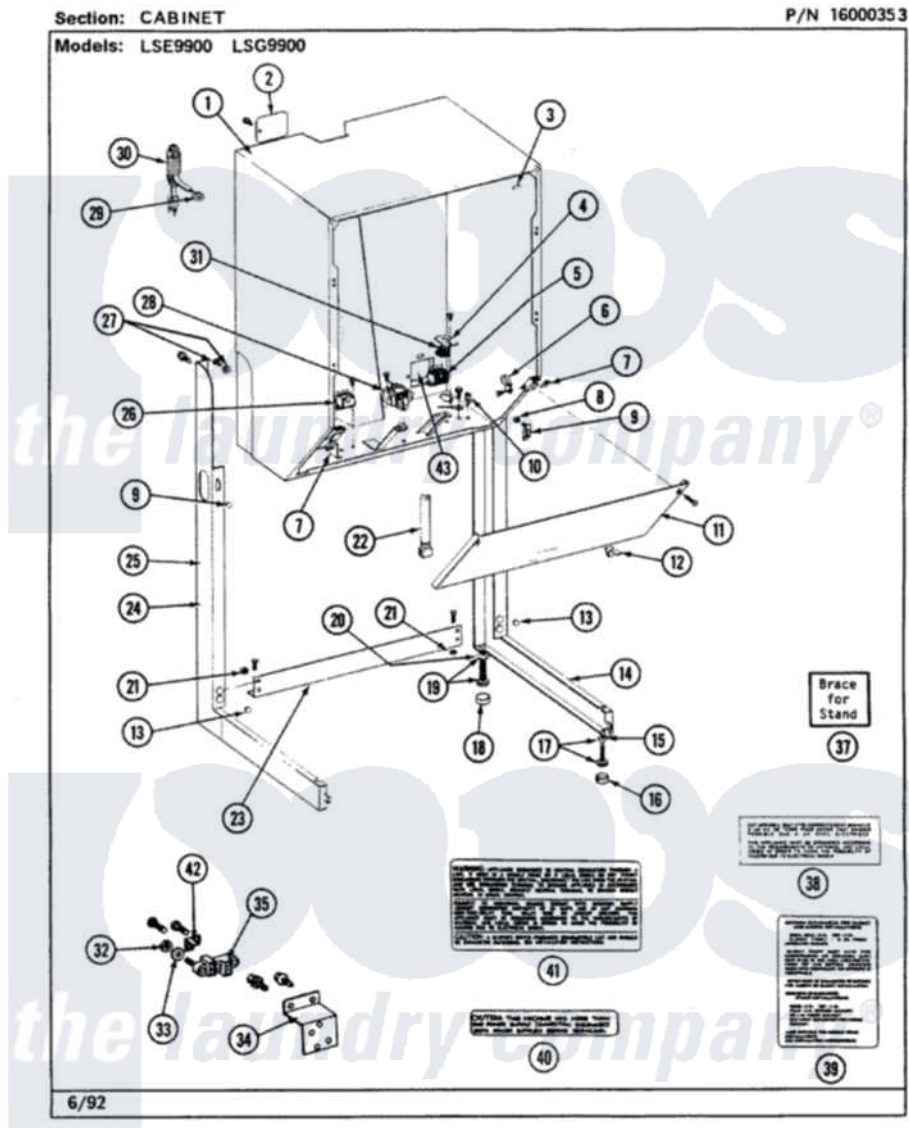

# Maytag LSG9900ABW 06 - CABINET (LSG9900AAL,AAW,ABL,ABW)

Maytag Residential Maytag LSG9900ABW Stacked Washer and Dryer Parts Diagram 06 - CABINET  
 (LSG9900AAL,AAW,ABL,ABW)  
 Click on the part number to view part

Item	Original Part Number	Replaced By	Status	Part Description
1	<a href="#">308055</a>			Cabinet
2	<a href="#">Y313561</a>			Screw---NA
"	314470		Not Available	COVER, TERMINAL
3	<a href="#">312548</a>			Fastener-Access Panel To CA
4	314532		Not Available	MOUNTING BRACKET
"	211168	<a href="#">W10139210</a>		Screw, 8-18 X 5/16
5	901961	<a href="#">W10133335</a>		Relay, Motor
"	Y251119	<a href="#">3177991</a>		Screw
6	Y310632	<a href="#">1163839</a>		Screw
"	212458	<a href="#">W10339879</a>		Tie, Cable
7	<a href="#">215075</a>			Fastener, Control Panel To Console
8	<a href="#">214872</a>			Palnut, End Cap Note: Nut, Lamp Holder
9	<a href="#">314489</a>			Guide, Pin
10	Y313262	<a href="#">W10116752</a>		Retainer-