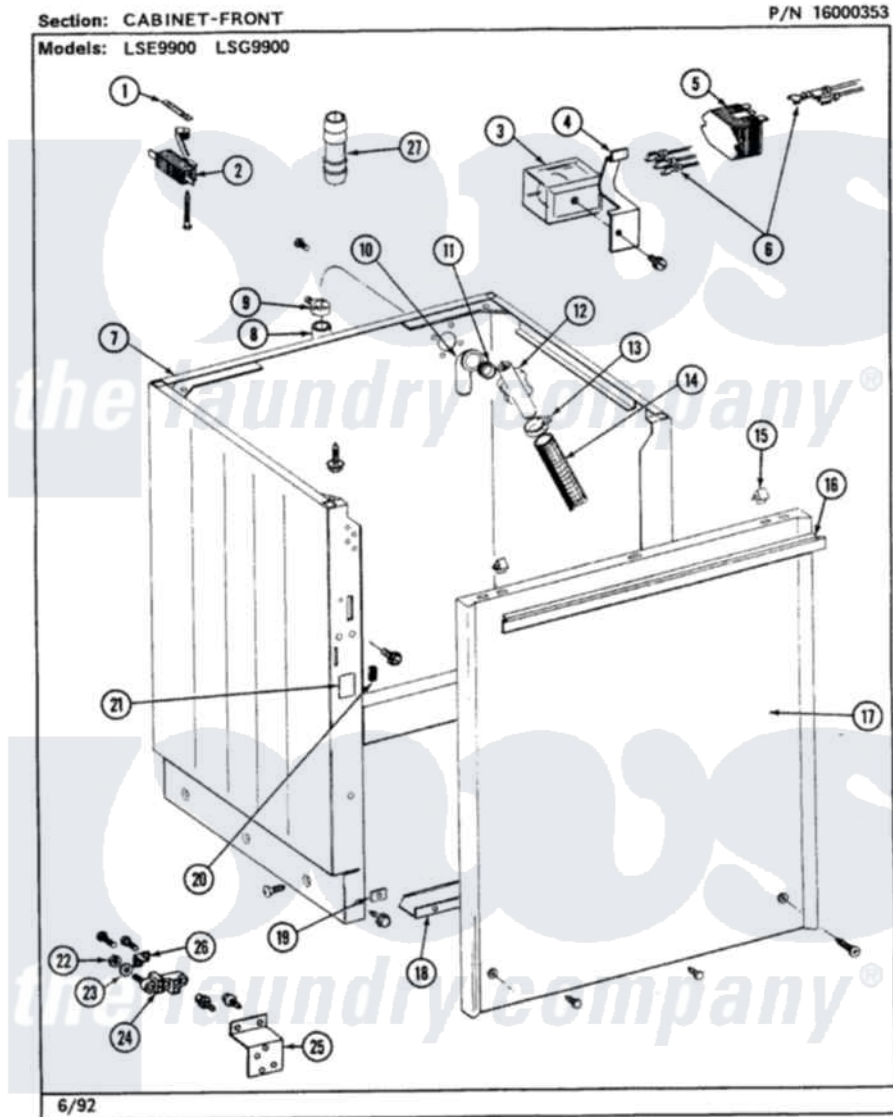

**Maytag LSG990ABW 07 - CABINET-FRONT
(LSG990AAL,AAW,ABL,ABW)**

24

Maytag [Residential Maytag LSG990ABW Stacked Washer and Dryer Parts](#) Parts Diagram 07 - CABINET-FRONT
(LSG990AAL,AAW,ABL,ABW)
Click on the part number to view part

Item	Original Part Number	Replaced By	Status	Part Description
1	210866			Nut, Twin Speed
2	202476			Unbalance Switch
"	213501			Screw, No.6-20 X 1-1/8 Inch
3	206421			Relay, Motor Reversing
4	212949	22001866		Screw, Relay
"	215273			Clip, Spring Relay
5	901961	W10133335		Relay, Motor
6	206423			Lower Wire Harness-AC
7	207207		Not Available	CABINET WHT
"	207207L		Not Available	CABINET ALM---NA
"	213122	27001200		Screw
"	213007			Xfor Cabinet See Cabinet, Back
8	Y059149			(7/8" I.D. CARTON OF 50 FT.)

"	216017		Hose, Drain
9	200461	285655	Clamp, Hose
"	200908	285655	Clamp, Hose
10	Y216016	W10116738	Elbow
11	214765		Gasket, Siphon Break
12	Y014874		Screw, Idler Arm And Sleeve
"	206638		Siphon Break
13	202574	3367052	Clamp, Hose
14	215365	22001448	Hose, Pump
15	215711		Fastener, Spring
16	215266	Not Available	TRIM, FRONT PANEL
17	207205L	22002651	Panel, Front
"	207205		Panel, Front
"	213123	22001496	Front Panel Fastener And Screw
18	213846		Guard, Belt
"	211294	90767	Screw, 8A X 3/8 HeX Washer Head Tapping
19	213280	204439	Screw And Fstner Assembly
20	214376	22002331	Spacer, Front Panel
21	314609	Not Available	CAUTION LABEL
27	Y216015		Coupling, Hose