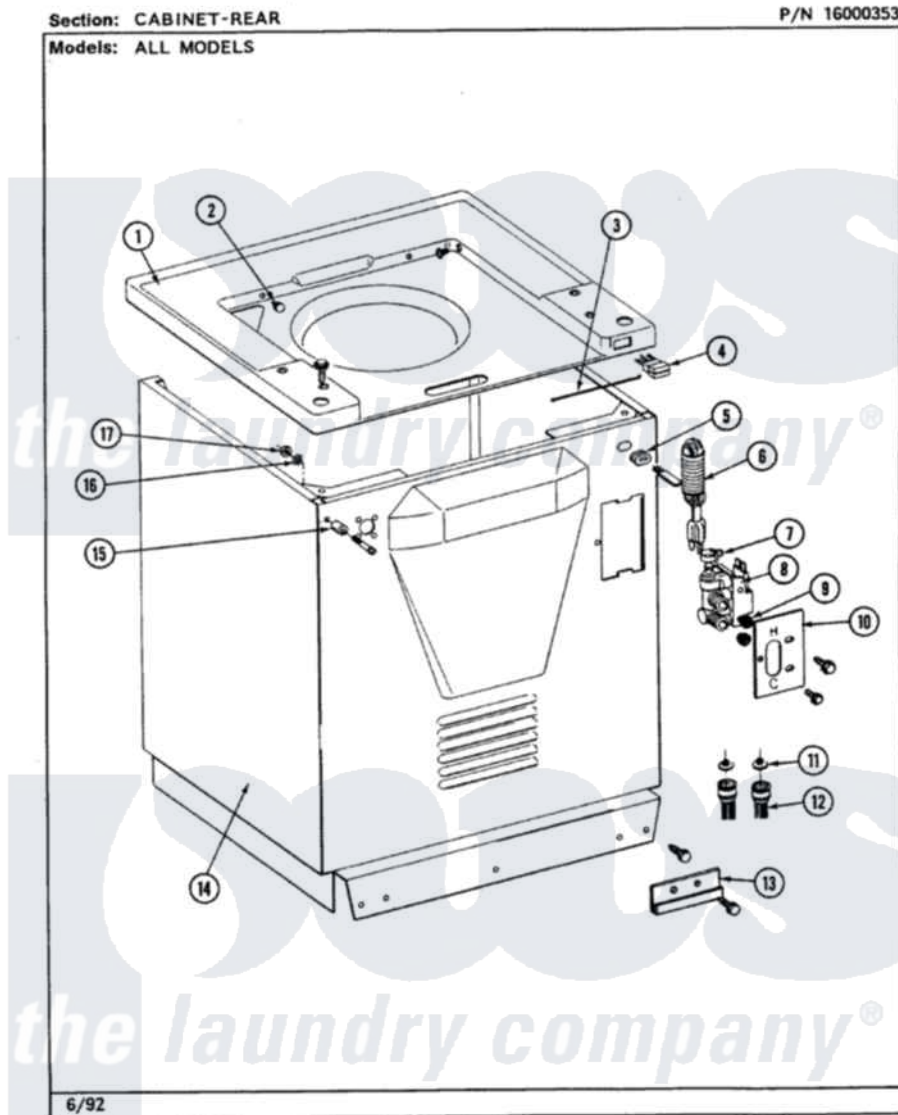

# Maytag LSG9900ABW 08 - CABINET-REAR (LSG9900AAL,AAW,ABL,ABW)

26

Maytag Residential Maytag LSG9900ABW Stacked Washer and Dryer Parts Parts Diagram 08 - CABINET-REAR (LSG9900AAL,AAW,ABL,ABW)  
Click on the part number to view part

| Item | Original Part Number    | Replaced By | Status        | Part Description                            |
|------|-------------------------|-------------|---------------|---|
| 1    | <a href="#">214354</a>  |             |               | Screw, Top Cover To Cabnt.                  |
| "    | 207579                  |             | Not Available | TOP COVER (WHITE)                           |
| 2    | 215247                  |             | Not Available | BUMPER FOR LID                              |
| 3    | 215274                  |             | Not Available | TOP COVER RESTRAINT                         |
| 4    | 213076                  |             | Not Available | PIN FOR PLUG                                |
| "    | <a href="#">215539</a>  |             |               | Pin Housing                                 |
| "    | 206420                  |             | Not Available | EDGE CONNECTOR ASSEMBLY                     |
| "    | <a href="#">206849</a>  |             |               | D.C. Wire Harness                           |
| 5    | <a href="#">211881</a>  |             |               | Grommet, Cord Part Not Used-Gas Models Only |
| 6    | <a href="#">Y313559</a> |             |               | Screw                                       |
| "    | <a href="#">Y310376</a> |             |               | Clip, Door Switch Harness                   |
| "    | 206424                  |             | Not Available | POWER CORD                                  |
| 7    | <a href="#">201575</a>  |             |               | Clamp, Hose                                 |
| 8    | <a href="#">206413</a>  |             |               | Water Valve-DC                              |