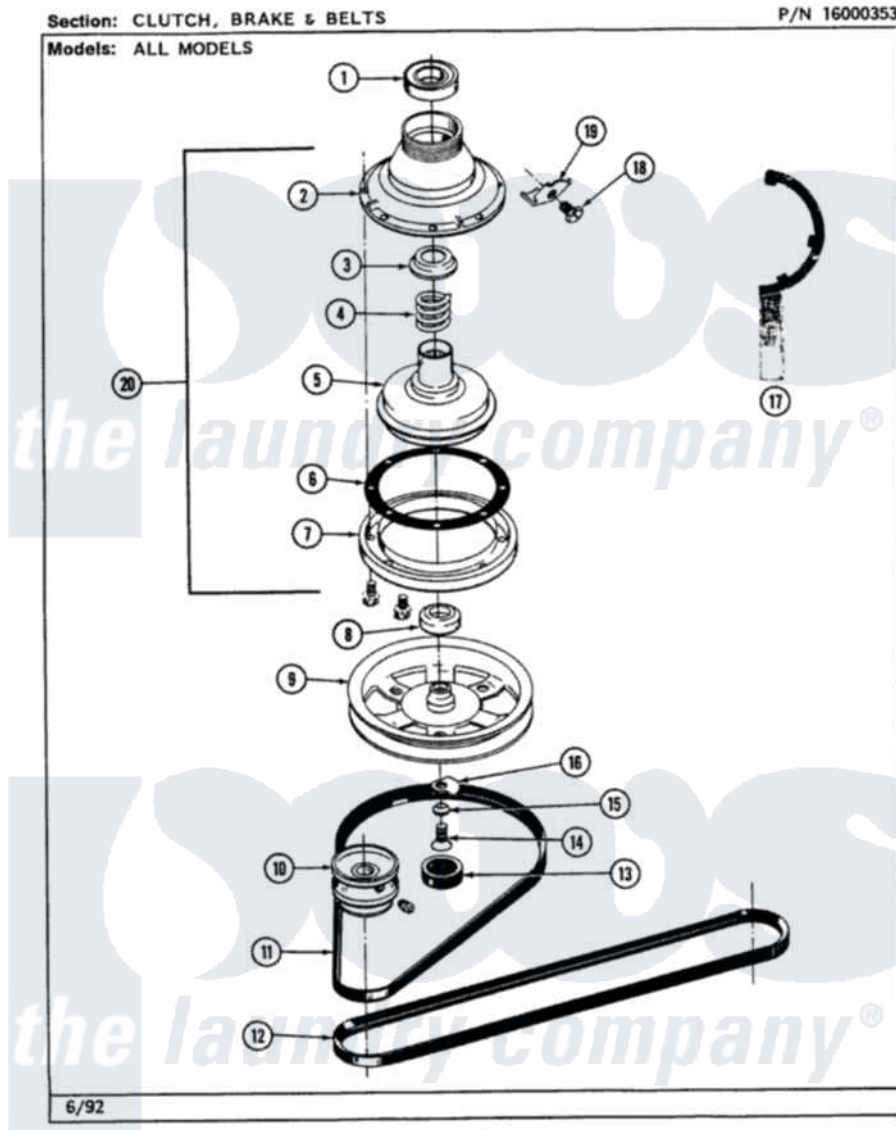

Maytag LSG9900ABW 09 - CLUTCH, BRAKE & BELTS (LSG9900A & B)

38

Maytag Residential Maytag LSG9900ABW Stacked Washer and Dryer Parts Parts Diagram 09 - CLUTCH, BRAKE & BELTS (LSG9900A & B)

[Click on the part number to view part](#)

Item	Original Part Number	Replaced By	Status	Part Description
1	Y200720	22003441		Bearing, Rear
2	211045	6-2011900		Brake Asse
3	211039	6-2011900		Brake Asse
4	211041	6-2011900		Brake Asse
5	201126	6-2011900		Brake Asse
6	211042	6-2011900		Brake Asse
7	211000			SCREW, BRAKE DRUM (HEX HEAD)
"	211043	6-2011900		Brake Asse
8	200835			Bearing, Brake Rotor
9	211059	6-2301530		Pulley
10	Y053241			Set Screw, Motor Pulley
"	200816	6-2008160		Pulley- MO
11	211125			V Belt, Drive Pulley
12	211124			Part Not Used
13	211038		Not Available	CAP, OIL RETAINER

14	211375	681582	Screw
15	211090	22003555	Washer, Stop Lug
16	211089		Lug, Stop Pulley
17	Y038315	038315	Tool
18	213326		Bolt, Sems Retaining Clip
19	213325		Clip, Retaining
20	201190	6-2011900	Brake Asse