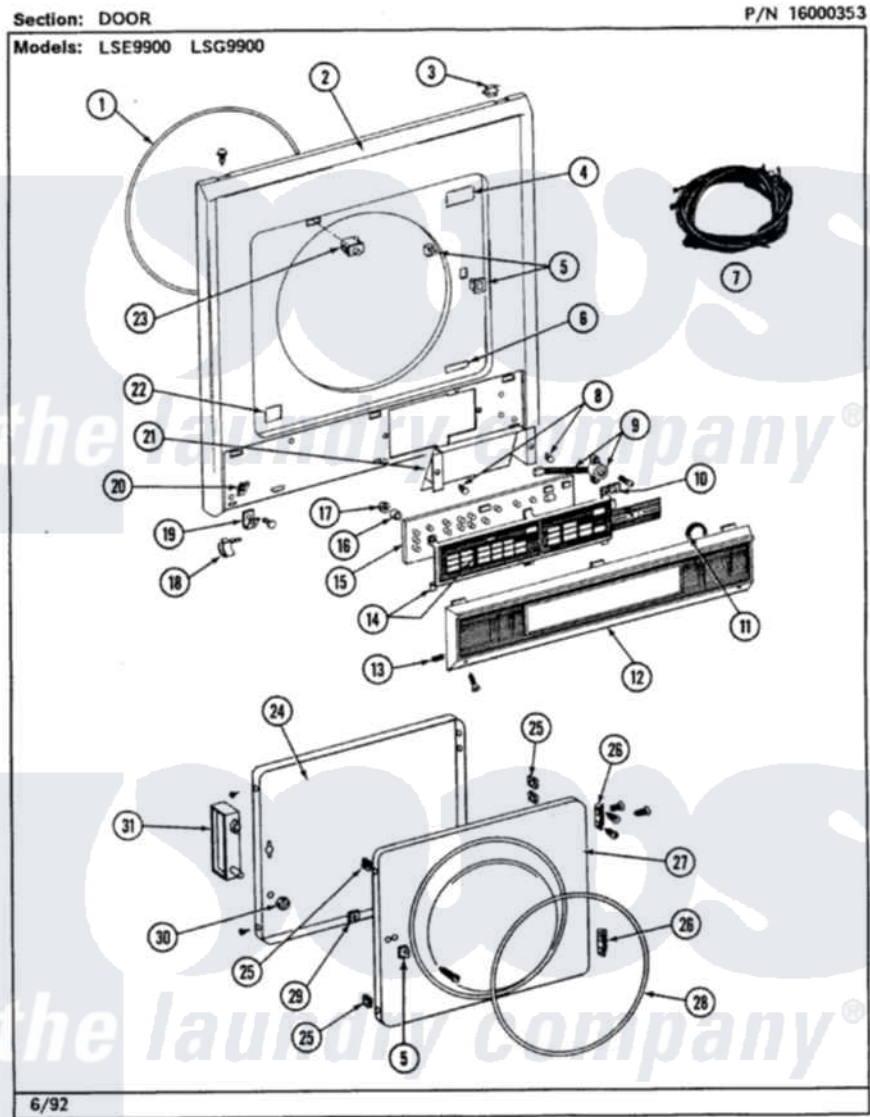

Maytag LSG9900ABW 10 - DOOR (LSG9900AAL,AAW,ABL,ABW)

4

Maytag Residential Maytag LSG9900ABW Stacked Washer and Dryer Parts Parts Diagram 10 - DOOR
(LSG9900AAL,AAW,ABL,ABW)
Click on the part number to view part

Item	Original Part Number	Replaced By	Status	Part Description
1	314286			Seal For Front Panel
2	212277			Screw, No.8 X 1/2 Inch
"	314474		Not Available	FRONT PANEL-WHITE
3	Y310376			Clip, Door Switch Harness
4	Y313927			INSTRUCTION LABEL
5	306436			Door Latch Kit-W
"	312960	489355		Screw, 8 X 1/2
6	314609		Not Available	CAUTION LABEL
7	306717		Not Available	CNT. HARNESS MICROPROCESSOR
"	Y312953			Terminal, Edgeboard
"	910768	M0280301		Tie Electr
"	307856		Not Available	WIRE HARNESS, MAIN (SG9900)
8	314523			Clip
9	212949	22001866		Screw, Relay

"	306070		Not Available	SPEAKER
10	912086			Clip, Speed
11	314561		Not Available	AIR SEAL
12	210932			Screw, No.8 X 9/16 Ctsk Note: Screw, Inlet Duct
"	307851		Not Available	CONTROL PANEL
13	314560		Not Available	SEAL, MOISTURE
14	Y307849		Not Available	TOUCH PAD WITH BRACKET
"	211294	90767		Screw, 8A X 3/8 HeX Washer Head Tapping
15	306069	33001048		Control Assembly
16	912075			Spacer, Circuit Board
17	912077			Locknut, Reader Harness
18	314482			Fastener, Spring
19	211294	90767		Screw, 8A X 3/8 HeX Washer Head Tapping
"	314481			Mounting Bracket
20	314748	488660		Nut, Speed
21	314517			Shield For Microprocessor
22	314486		Not Available	LABEL
23	Y305753	W10169313		Switch-Dor
24	314475			Panel, Outer Door
25	Y313910			Clip, Door Liner To Outer Panel
26	Y304577	33001230		Hinge, Door
"	Y314062			Screw, Door Hinge And Panel
27	306676		Not Available	INNER DOOR WITH KNOB
28	314077			Door Seal
29	Y313911			Door Strike Retainer
30	214872			Palnut, End Cap Note: Nut, Lamp Holder
31	314476		Not Available	HANDLE, DOOR