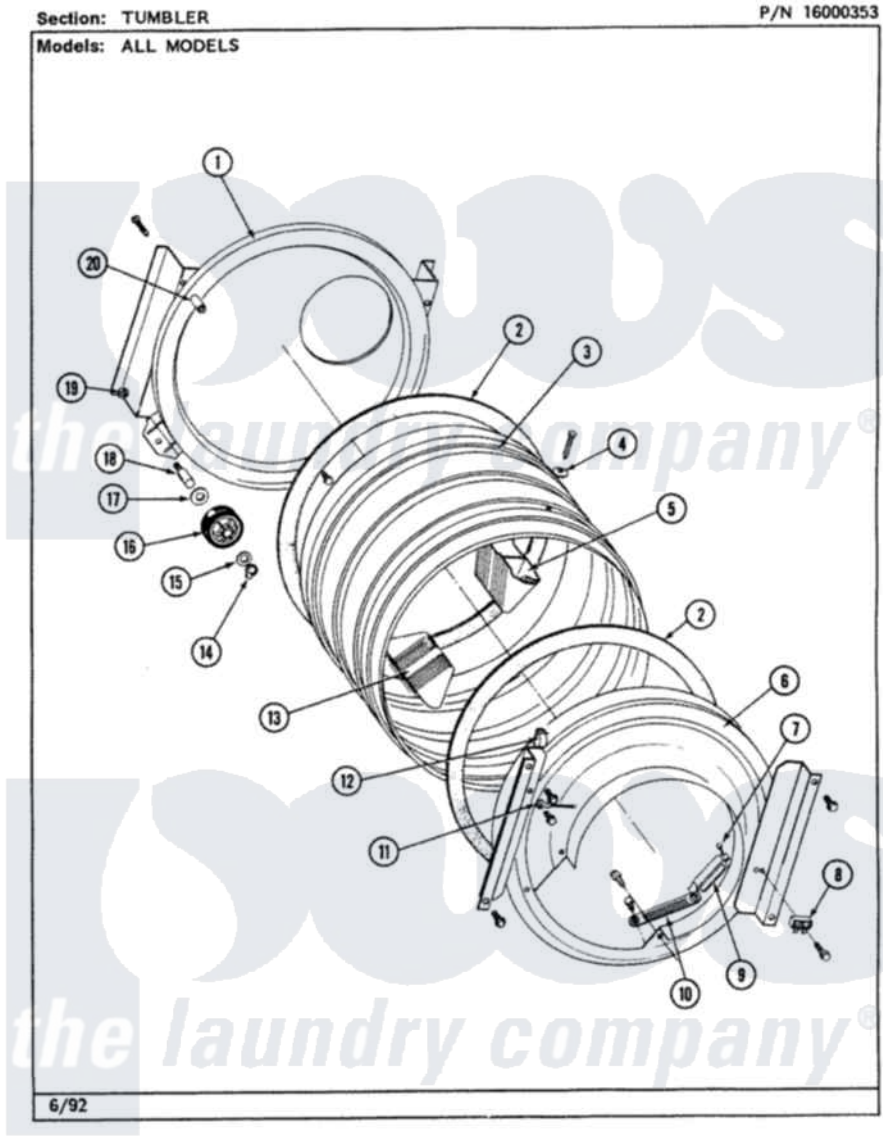

Maytag LSG9900ABW 11 - FRONT (LSG9900AAL,AAW,ABL,ABW)

Maytag Residential Maytag LSG9900ABW Stacked Washer and Dryer Parts Parts Diagram 11 - FRONT
 (LSG9900AAL,AAW,ABL,ABW)
 Click on the part number to view part

Item	Original Part Number	Replaced By	Status	Part Description
1	308055			Cabinet
2	314474		Not Available	FRONT PANEL-WHITE
3	314475			Panel, Outer Door
4	314476		Not Available	HANDLE, DOOR
5	307851		Not Available	CONTROL PANEL
"	210932			Screw, No.8 X 9/16 Ctsk Note: Screw, Inlet Duct
6	215251		Not Available	LID-WHITE
7	207579		Not Available	TOP COVER (WHITE)
8	215266		Not Available	TRIM, FRONT PANEL
9	206667			Handle With Nuts
10	207205			Panel, Front
11	207207		Not Available	CABINET WHT
12	Y306110			Stand, Dryer
13	215245		Not Available	BRIDGE FOR TOP COVER NA