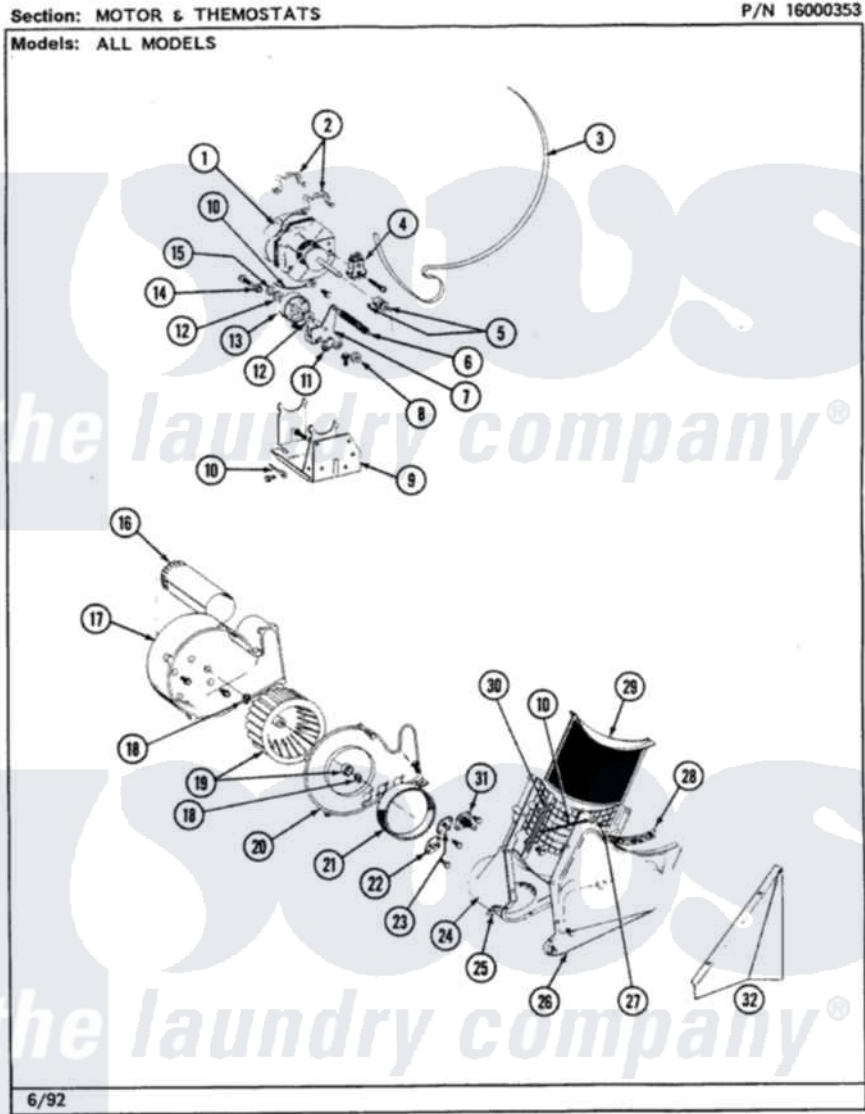

# Maytag LSG9900ABW 13 - MOTOR & THERMOSTAT (LSG9900A & B)

14

Maytag Residential Maytag LSG9900ABW Stacked Washer and Dryer Parts Parts Diagram 13 - MOTOR & THERMOSTAT (LSG9900A & B)  
 Click on the part number to view part

Item	Original Part Number	Replaced By	Status	Part Description
1	306055	<a href="#">W10411000</a>		Motor-Drve
"	910343	<a href="#">488234</a>		Screw 8-32 X 1/4
2	<a href="#">Y015825</a>			Clip, Motor To Motor Support
3	314774	<a href="#">Y312959</a>		Poly "V" Belt For Tumbler
4	306207		Not Available	(PROD. No.303358-8 & No.303358-9)
"	Y303877		Not Available	SWITCH, MOTOR EXTERNAL START No.303358-2, No.303358-4, 303358-7
5	<a href="#">Y053241</a>			Set Screw, Motor Pulley
"	<a href="#">306099</a>			Motor Pulley With Set Screw
6	<a href="#">314473</a>			Spring For Idler
7	Y310842	<a href="#">8182296</a>		Screw, Agitator
"	Y303363	<a href="#">6-3033630</a>		Idler Arm
8	<a href="#">314457</a>			Spacer For Idler Arm
9	211294	<a href="#">90767</a>		Screw, 8A X 3/8 HeX Washer Head Tapping