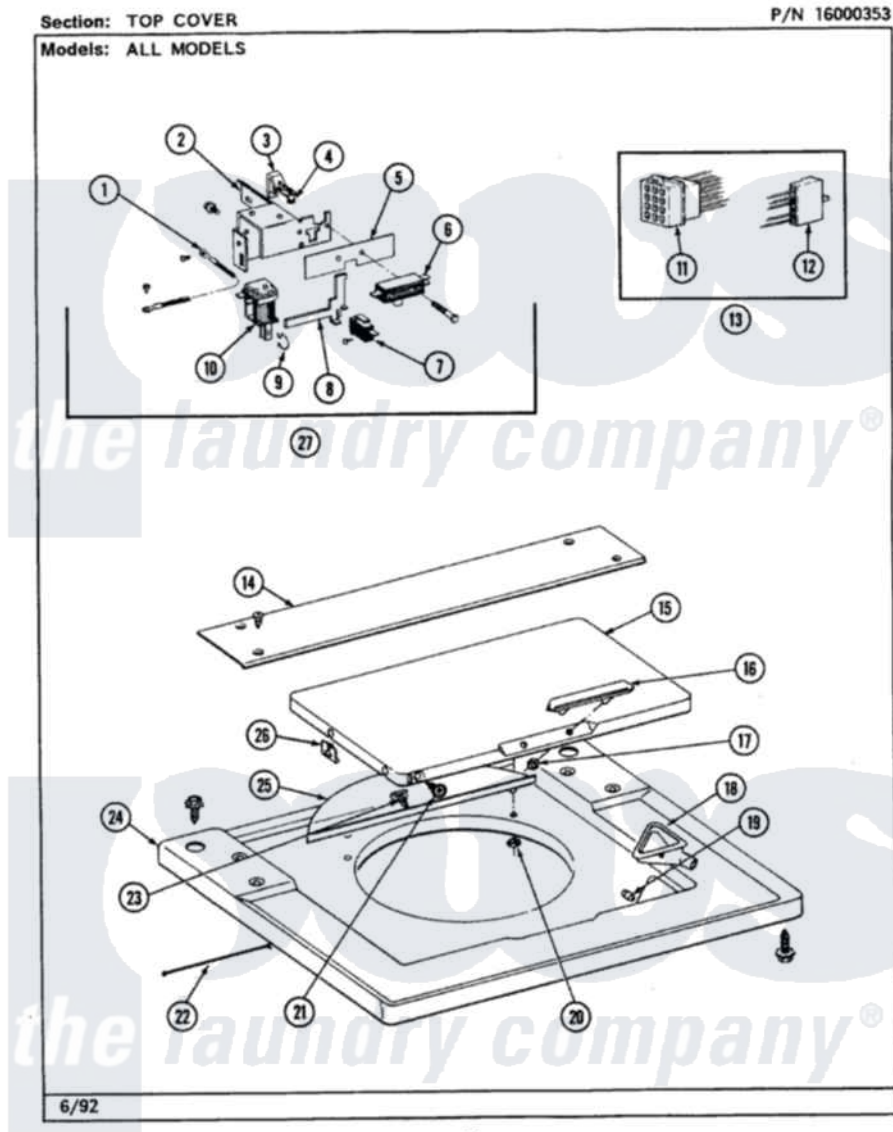

# Maytag LSG9900ABW 14 - TOP COVER (LSG9900AAL,AAW,ABL,ABW)

22

Maytag Residential Maytag LSG9900ABW Stacked Washer and Dryer Parts Parts Diagram 14 - TOP COVER  
(LSG9900AAL,AAW,ABL,ABW)  
Click on the part number to view part

Item	Original Part Number	Replaced By	Status	Part Description
1	<a href="#">Y313559</a>			Screw
"	<a href="#">211252</a>			Screw, Ground Wire
"	<a href="#">204807</a>			Ground Wire, Supp. Plte To Top Cover
2	215379		Not Available	BRACKET, LID SWITCH/LATCH
3	215378		Not Available	LID SWITCH LEVER
4	213648	<a href="#">98165</a>		Screw
5	<a href="#">215270</a>			Moisture Barrier
6	205415	<a href="#">279347</a>		Switch-Lid
"	215381		Not Available	SCREW
7	206417	<a href="#">10533003</a>		Switch LI
"	912012	<a href="#">3400409</a>		Screw
8	215268		Not Available	LID LATCH LEVER
9	<a href="#">215292</a>			Spring For Solenoid
10	<a href="#">212951</a>			Screw, No.6-32 X 1/4 Inch

"	206416	Not Available	SOLENOID
11	<a href="#">215539</a>		Pin Housing
"	213076	Not Available	PIN FOR PLUG
12	206420	Not Available	EDGE CONNECTOR ASSEMBLY
13	<a href="#">206849</a>		D.C. Wire Harness
14	314664	<a href="#">212277</a>	Screw, No.8 X 1/2 Inch
"	215245	Not Available	BRIDGE FOR TOP COVER NA
15	215251	Not Available	LID-WHITE
16	<a href="#">206667</a>		Handle With Nuts
"	<a href="#">215550</a>		Stud For Lid Handle
17	<a href="#">215551</a>		Palnut
18	215579	<a href="#">215580</a>	Cup, Bleach
"	215374	Not Available	GASKET FOR BLEACH CUP
19	215247	Not Available	BUMPER FOR LID
20	<a href="#">215249</a>		Palnut-Retainer
21	<a href="#">211500</a>		Washer, Bracket To Top Cover
"	212087	<a href="#">25-7809</a>	Screw, No.6-20 1/2 Flthd Torx
22	215274	Not Available	TOP COVER RESTRAINT
23	215254	Not Available	LATCH HOOK
24	207579	Not Available	TOP COVER (WHITE)
"	<a href="#">214354</a>		Screw, Top Cover To Cabnt.
25	215246	Not Available	SPLASH SHIELD
26	<a href="#">215253</a>		Key Hole Glide
27	<a href="#">207578</a>		Lid Latch Assembly