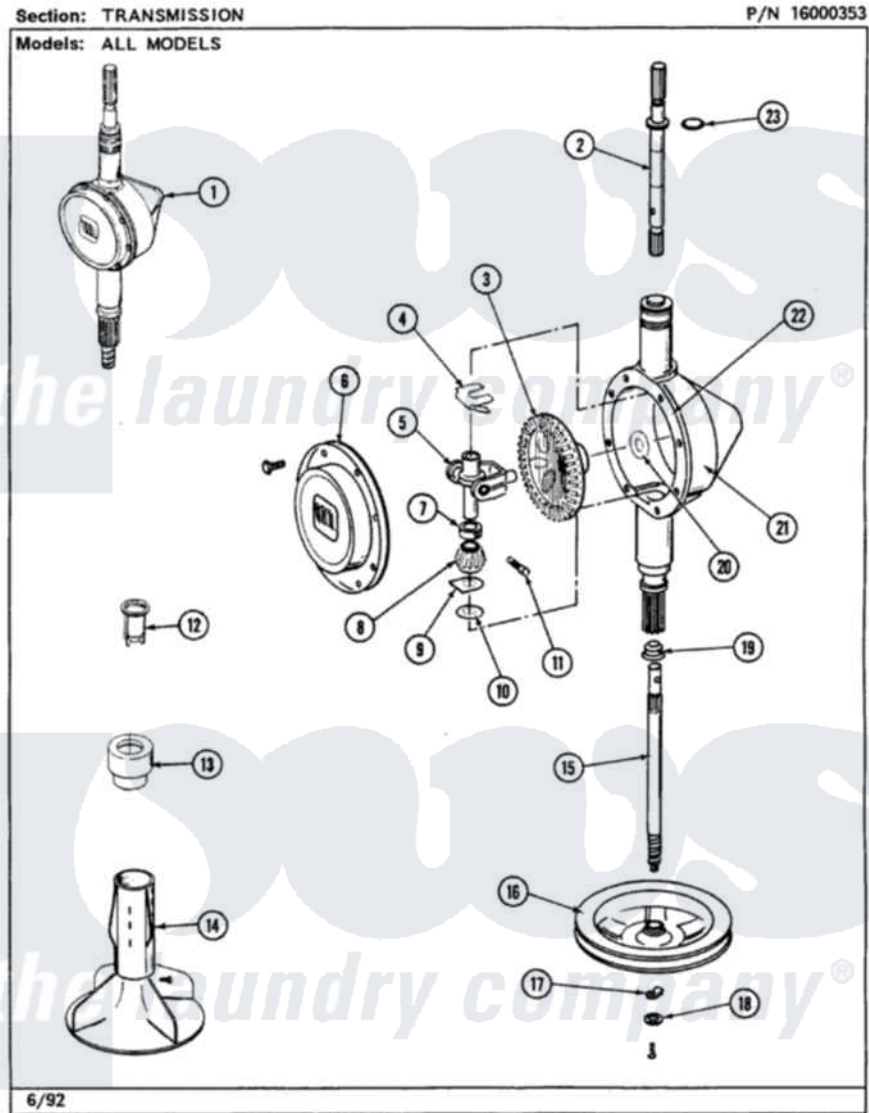

**Maytag LSG990ABW 15 - TRANSMISSION
(LSG990AAL,AAW,ABL,ABW)**

Maytag Residential Maytag LSG990ABW Stacked Washer and Dryer Parts Parts Diagram 15 - TRANSMISSION
(LSG990AAL,AAW,ABL,ABW)
Click on the part number to view part

Item	Original Part Number	Replaced By	Status	Part Description
1	206707	6-2097750		Trans Dee
2	207153	6-2097820		Kit- Shaft
3	206713	6-2067130		Gear- Beve
4	215581			Spring, Agitator Shaft
5	206685	6-2066850		Yoke
6	206628			Cover, Transmission
"	215417		Not Available	SCREW, TRANSMISSION COVER
7	215415		Not Available	COLLAR, LOWER
8	215401	W10221114		Pinion
9	215395			Plate, Clutch
10	211483	6-2114830		Washer- SP
11	Y206629			Pin, Collar
12	215733			Dispensing Cup
13	215721			Dispensing Cap

14	207538		Agitator W/Lock Screw
"	206478	Not Available	SCREW & WASHER FOR AGITATOR
15	215410	12001450	Ctr Shaft W/Collar Andkeeper-Dp
16	211059	6-2301530	Pulley
17	211089		Lug, Stop Pulley
"	211375	681582	Screw
18	211090	22003555	Washer, Stop Lug
19	206602	207843	Lip Seal Repair Kit
20	215394		Washer, Bevel Gear
21	206624	6-2097750	Trans Dee
22	Y058700	675652	Adhesive
23	210690		Seal, Rubber