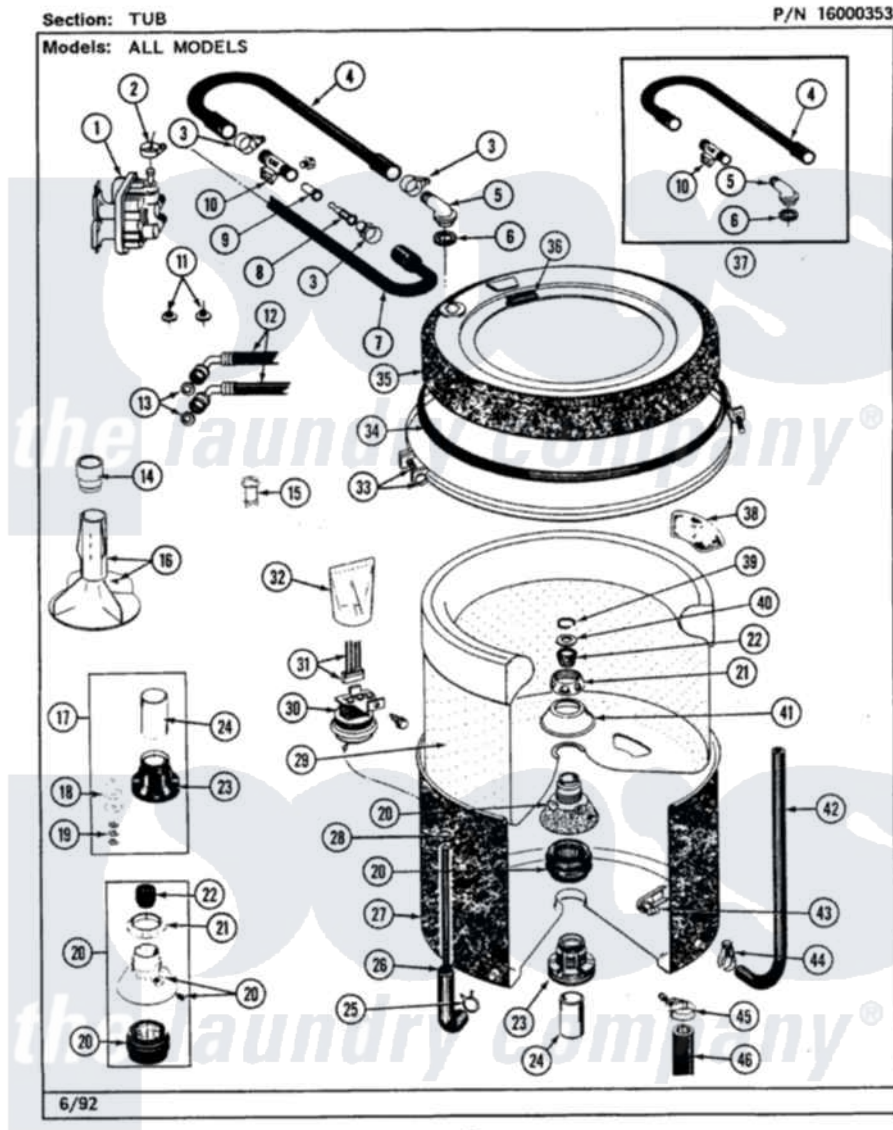

Maytag LSG9900ABW 16 - TUB (LSG9900AAL,AAW,ABL,ABW)

28

Maytag [Residential Maytag LSG9900ABW Stacked Washer and Dryer Parts](#) Parts Diagram 16 - TUB
(LSG9900AAL,AAW,ABL,ABW)
[Click on the part number to view part](#)

Item	Original Part Number	Replaced By	Status	Part Description
1	206413			Water Valve-DC
2	201575			Clamp, Hose
3	202515	596669		Clamp, Manifold
4	Y215234			Hose, Injector Fill
5	215235			Tube, Injector
6	215233			Seal For Injector Tube
7	213013			Hose, Injector
8	213015			Nozzle, Injector
9	213016	216201		Nozzle
10	Y310632	1163839		Screw
"	213057	22213057		Sleeve- In
11	200961	12001413		Strainer And Washer Kit
12	200672	76314		Hose, Inlet 6 Ft. Hose With Elbow
13	Y013783			Washer, Inlet Hose
14	215721			Dispensing Cap

15	215733		Dispensing Cup
16	206478	Not Available	SCREW & WASHER FOR AGITATOR
"	207538		Agitator W/Lock Screw
17	204013	6-2040130	Tub Bearin
18	211100		Washer, Outer Tub
19	Y054867		Washer, Lock
20	204012	6-2095720	Mounting S
"	211618	22001423	Set Screw, Mounting Stem
21	211047	6-2110472	Nut- Clamp
22	Y0A4298	6-0A57420	Seal- Agitator
23	200824	6-2040130	Tub Bearin
24	211130		Bearing Liner, Tub Bearing
25	211641		Clamp, 1-1/16"
26	215258	22001616	Tube, Air
27	206405		Outer Tub
28	410296	596669	Clamp, Manifold
29	207830	Not Available	INNER TUB W/PLUG
30	206418		Water Level Switch-Digital
"	Y313559		Screw
31	206849		D.C. Wire Harness
32	215081		Poly Bag
33	205529		Nut And Bolt Kit For Tub Clam
34	211232		Seal, Tub Cover
35	207775		Tub Cover Assembly
36	215232		Bumper, Unbalance
37	206531	W10276607	Hose
38	207219		Filter, Self-Cleaning
39	Y015667		Retaining Ring
40	Y015666		Washer, Retaining -
41	211210		Washer, Clamping Nut
42	214495		Tube, Inlet To Tub
43	214434		Spout, Deflector
44	205161	489503	Clamp
45	200900	616099	Clamp
46	213045		Hose, Outer Tub Part Not Used