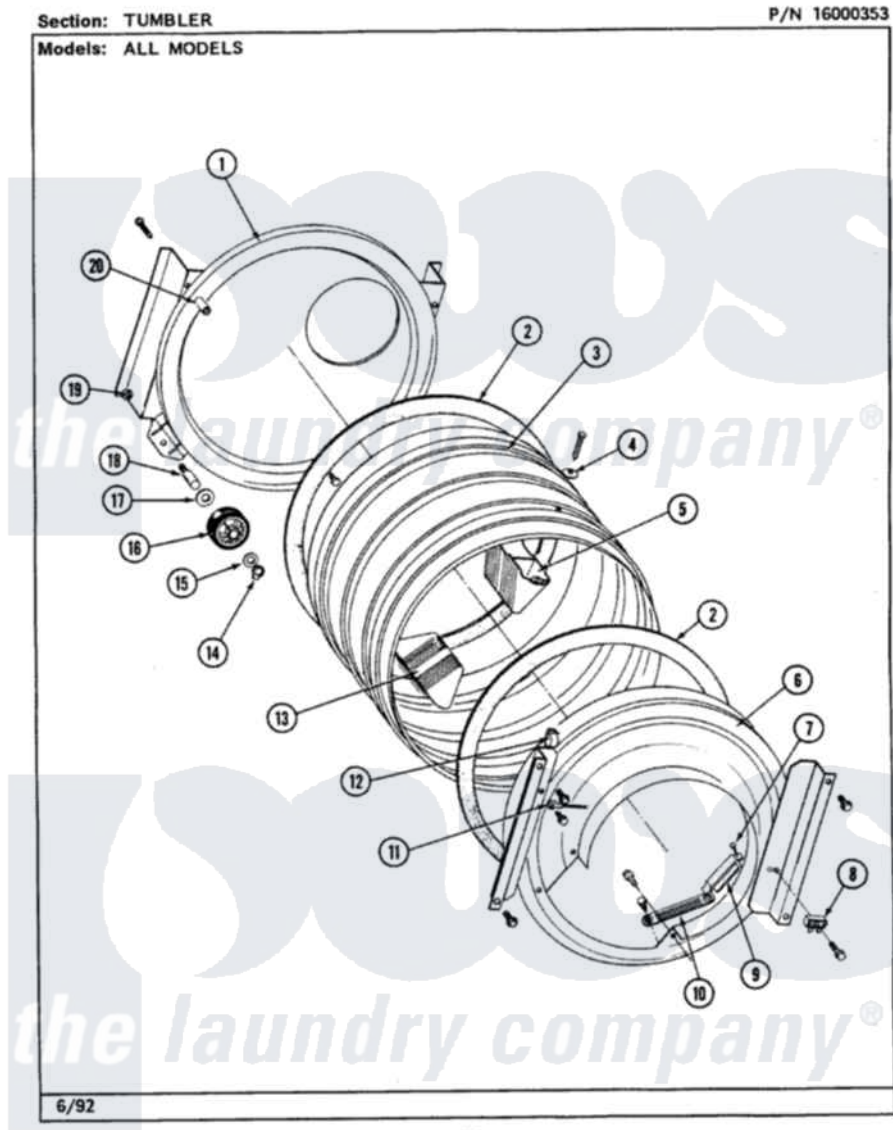

Maytag LSG9900ABW 18 - TUMBLER (LSE9900ACL,ACW,ADL,ADW)

12

Maytag Residential Maytag LSG9900ABW Stacked Washer and Dryer Parts Parts Diagram 18 - TUMBLER
(LSE9900ACL,ACW,ADL,ADW)
Click on the part number to view part

Item	Original Part Number	Replaced By	Status	Part Description
1	Y306660	33001106		Back, Tumbler
"	313764		Not Available	SCREW
2	314820			Seal, Tumbler
3	Y306664	33001177		Tumbler
"	314805	33001177		Tumbler
"	Y310759			Screw, Tumbler Baffles
4	314158			Washer, Baffle To Tumbler
5	Y310759			Screw, Tumbler Baffles
"	314807		Not Available	TUMBLER BAFFLE - TALL
6	Y310632	1163839		Screw
"	306710			Tumbler Front Assembly
"	Y313561			Screw---NA
"	Y314110	33002917		Screw, No.10-16
7	210720			Rivet, Bearing To Tumbler Frmt
8	306130			Spark Gap Assembly
"	314554		Not Available	SCREW

9	306508		Tumbler Bearing Kit ---W
10	304997		Sensor Assembly With Screws
"	Y251119	3177991	Screw
11	901220		Ground Wire
"	211294	90767	Screw, 8A X 3/8 HeX Washer Head Tapping
12	Y310376		Clip, Door Switch Harness
13	314806	Not Available	TUMBLER BAFFLE - SHORT
"	Y310759		Screw, Tumbler Baffles
14	410233	9703438	Ring-Retrnr
15	312535		Washer, Vault Mounting Brk.
16	Y303373	12001541	Drum Roller/Washer Assembly--W
17	Y313347	312535	Washer, Vault Mounting Brk.
18	Y312948	6-3129480	Shaft- Tumbler
19	312538	33001443	Nut, Hex
20	313915	31-3915	Tech Sheet