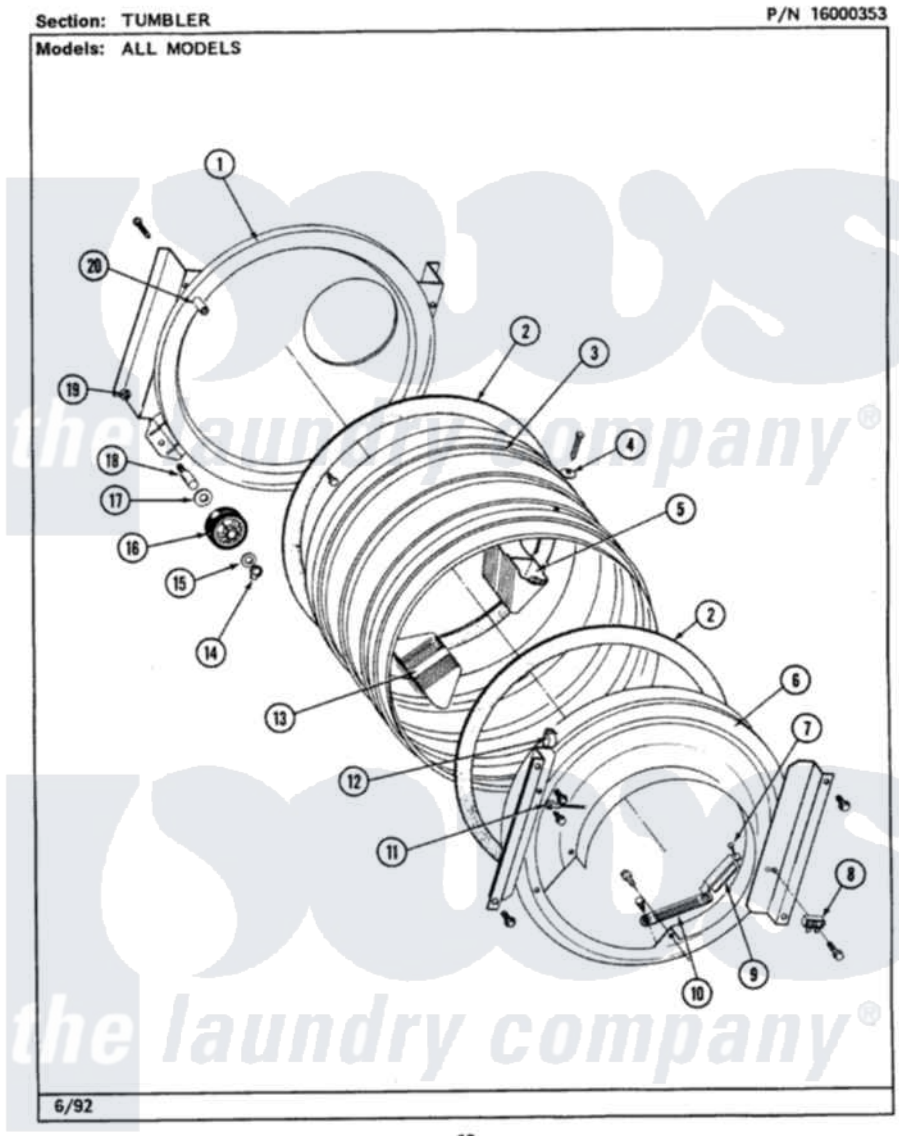

Maytag LSG9900ABW 19 - TUMBLER (LSE9900AEL,AEW)

12

Maytag Residential Maytag LSG9900ABW Stacked Washer and Dryer Parts Parts Diagram 19 - TUMBLER (LSE9900AEL,AEW)

[Click on the part number to view part](#)

Item	Original Part Number	Replaced By	Status	Part Description
1	Y306660	33001106		Back, Tumbler
"	313764		Not Available	SCREW
2	314820			Seal, Tumbler
3	Y306664	33001177		Tumbler
"	314805	33001177		Tumbler
"	Y310759			Screw, Tumbler Baffles
4	314158			Washer, Baffle To Tumbler
5	Y310759			Screw, Tumbler Baffles
"	314807		Not Available	TUMBLER BAFFLE - TALL
6	Y310632	1163839		Screw
"	306710			Tumbler Front Assembly
"	Y313561			Screw---NA
"	Y314110	33002917		Screw, No.10-16
7	210720			Rivet, Bearing To Tumbler Frmt
8	306130			Spark Gap Assembly
"	314554		Not Available	SCREW

9	306508		Tumbler Bearing Kit ---W
10	304997		Sensor Assembly With Screws
"	Y251119	3177991	Screw
11	901220		Ground Wire
"	211294	90767	Screw, 8A X 3/8 HeX Washer Head Tapping
12	Y310376		Clip, Door Switch Harness
13	314806	Not Available	TUMBLER BAFFLE - SHORT
"	Y310759		Screw, Tumbler Baffles
14	410233	9703438	Ring-Retrnr
15	312535		Washer, Vault Mounting Brk.
16	Y303373	12001541	Drum Roller/Washer Assembly--W
17	Y313347	312535	Washer, Vault Mounting Brk.
18	Y312948	6-3129480	Shaft- Tumbler
19	312538	33001443	Nut, Hex
20	313945	31-3945	Tech Sheet