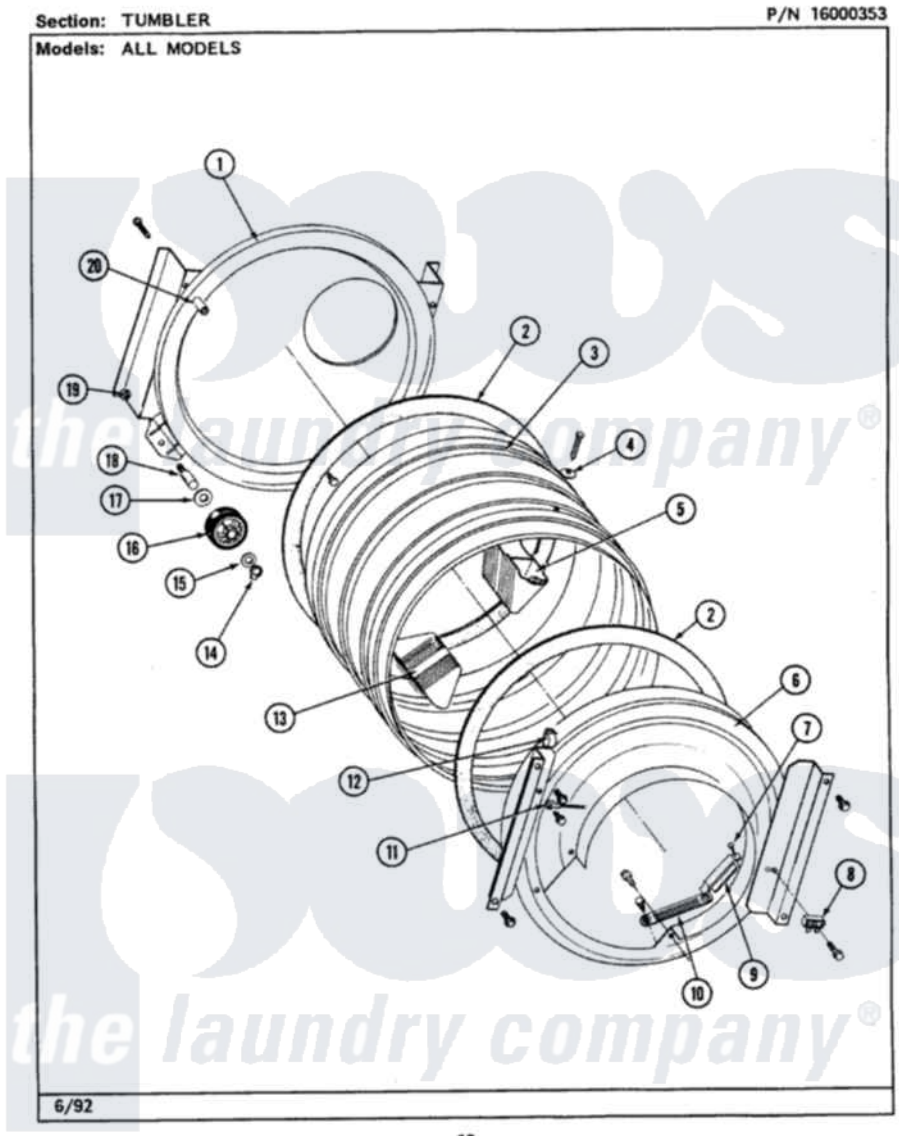

Maytag LSG9900ABW 20 - TUMBLER (LSG9900AAL,AAW,ABL,ABW)

12

Maytag Residential Maytag LSG9900ABW Stacked Washer and Dryer Parts Parts Diagram 20 - TUMBLER
 (LSG9900AAL,AAW,ABL,ABW)
 Click on the part number to view part

Item	Original Part Number	Replaced By	Status	Part Description
1	Y306660	33001106		Back, Tumbler
"	211294	90767		Screw, 8A X 3/8 HeX Washer Head Tapping
"	313764		Not Available	SCREW
2	314820			Seal, Tumbler
3	Y310759			Screw, Tumbler Baffles
"	Y306664	33001177		Tumbler
"	314805	33001177		Tumbler
4	314158			Washer, Baffle To Tumbler
5	Y310759			Screw, Tumbler Baffles
"	314807		Not Available	TUMBLER BAFFLE - TALL
6	Y314110	33002917		Screw, No.10-16
"	Y313561			Screw---NA
"	Y310632	1163839		Screw
"	306710			Tumbler Front Assembly
7	210720			Rivet, Bearing To Tumbler Frmt

8	306130		Spark Gap Assembly
"	314554	Not Available	SCREW
9	306508		Tumbler Bearing Kit ---W
10	Y251119	3177991	Screw
"	304997		Sensor Assembly With Screws
11	901220		Ground Wire
"	211294	90767	Screw, 8A X 3/8 HeX Washer Head Tapping
12	Y310376		Clip, Door Switch Harness
13	314806	Not Available	TUMBLER BAFFLE - SHORT
"	Y310759		Screw, Tumbler Baffles
14	410233	9703438	Ring-Retrn
15	312535		Washer, Vault Mounting Brk.
16	Y303373	12001541	Drum Roller/Washer Assembly--W
17	Y313347	312535	Washer, Vault Mounting Brk.
18	Y312948	6-3129480	Shaft- Tumbler
19	312538	33001443	Nut, Hex
20	313915	31-3915	Tech Sheet