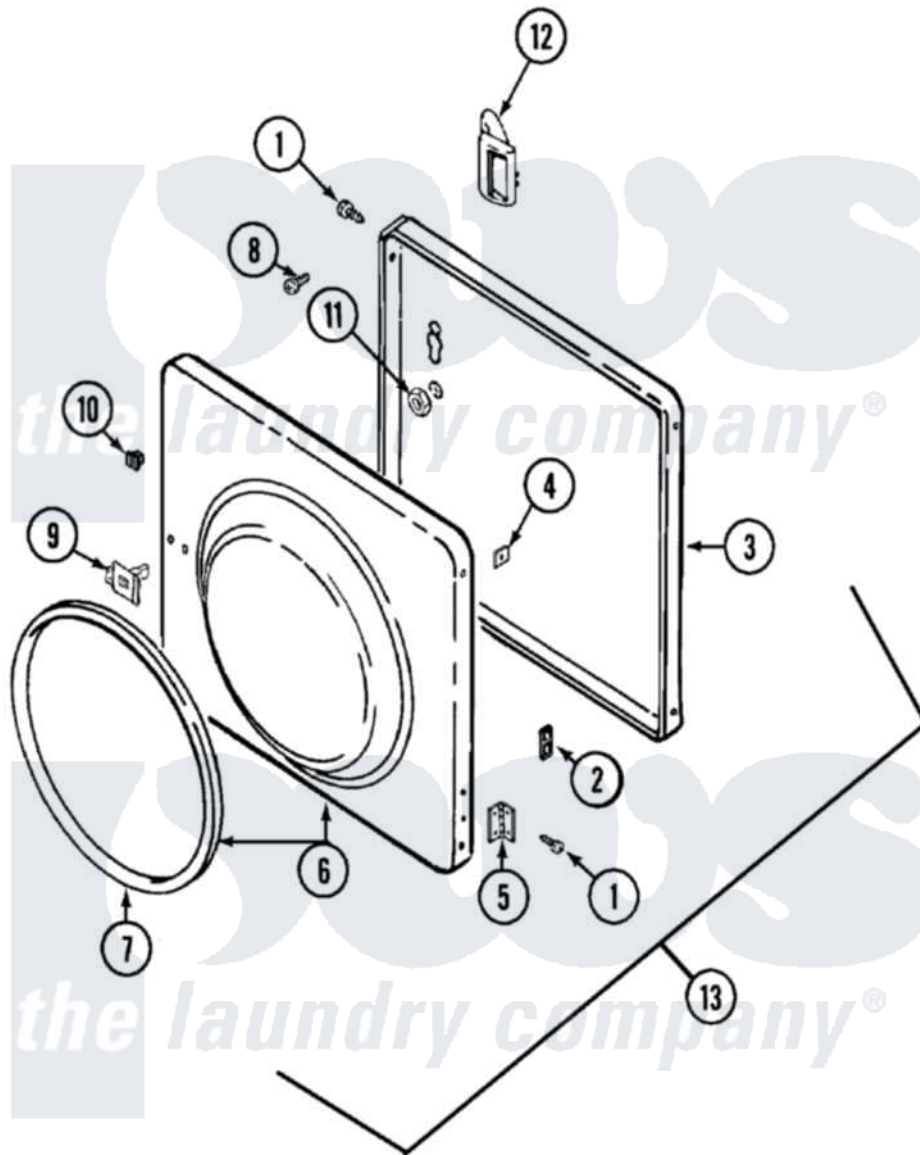

Maytag LSG9904AAE 05 - DOOR

Maytag Residential Maytag LSG9904AAE Stacked Washer and Dryer Parts Parts Diagram 05 - DOOR
 Click on the part number to view part

Item	Original Part Number	Replaced By	Status	Part Description
1	Y314062			Screw, Door Hinge And Panel
2	33001222			Speednut, Twin
"	33001221	22001817		Sheet, Sound Damper
"	Y313907			Fastener, Twin
3	314475			Panel, Outer Door
4	Y313910			Clip, Door Liner To Outer Panel
5	33001230			Hinge, Door
6	33001002			Door, Inner
7	33001005			Seal, Door
8	312960	489355		Screw, 8 X 1/2
9	Y304578	LA-1003		Door Catch Kit
10	Y313911			Door Strike Retainer
11	214872			Palnut, End Cap Note: Nut, Lamp Holder
12	315425		Not Available	HANDLE, DOOR
13	33001113		Not Available	DOOR, COMPLETE (WHT)